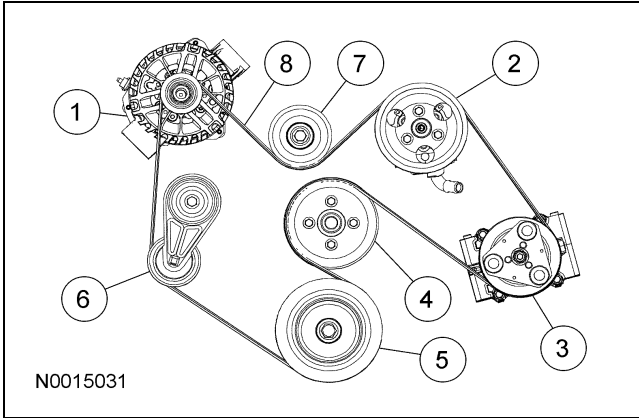

DESCRIPTION AND OPERATION

Accessory Drive

Accessory Drive Belt Routing — 4.0L SOHC

Item	Part Number	Description
1	10300	Generator pulley
2	3A733	Power steering pump pulley
3	2E884	A/C compressor pulley
4	8509	Coolant pump pulley
5	6B321	Crankshaft pulley
6	6B209	Accessory drive belt tensioner pulley
7	8678	Accessory drive belt idler pulley
8	8620	Accessory drive belt

Accessory Drive Belt Routing — 4.6L (3V)

Item	Part Number	Description
1	8678	Accessory drive belt idler pulley
2	10344	Generator pulley
3	8620	Accessory drive belt
4	8678	Accessory drive belt idler pulley
5	3D673	Power steering pump pulley
6	8678	Accessory drive belt idler pulley
7	8509	Coolant pump pulley
8	6312	Crankshaft pulley
9	6B209	Accessory drive belt tensioner pulley
10	2E884	A/C compressor pulley