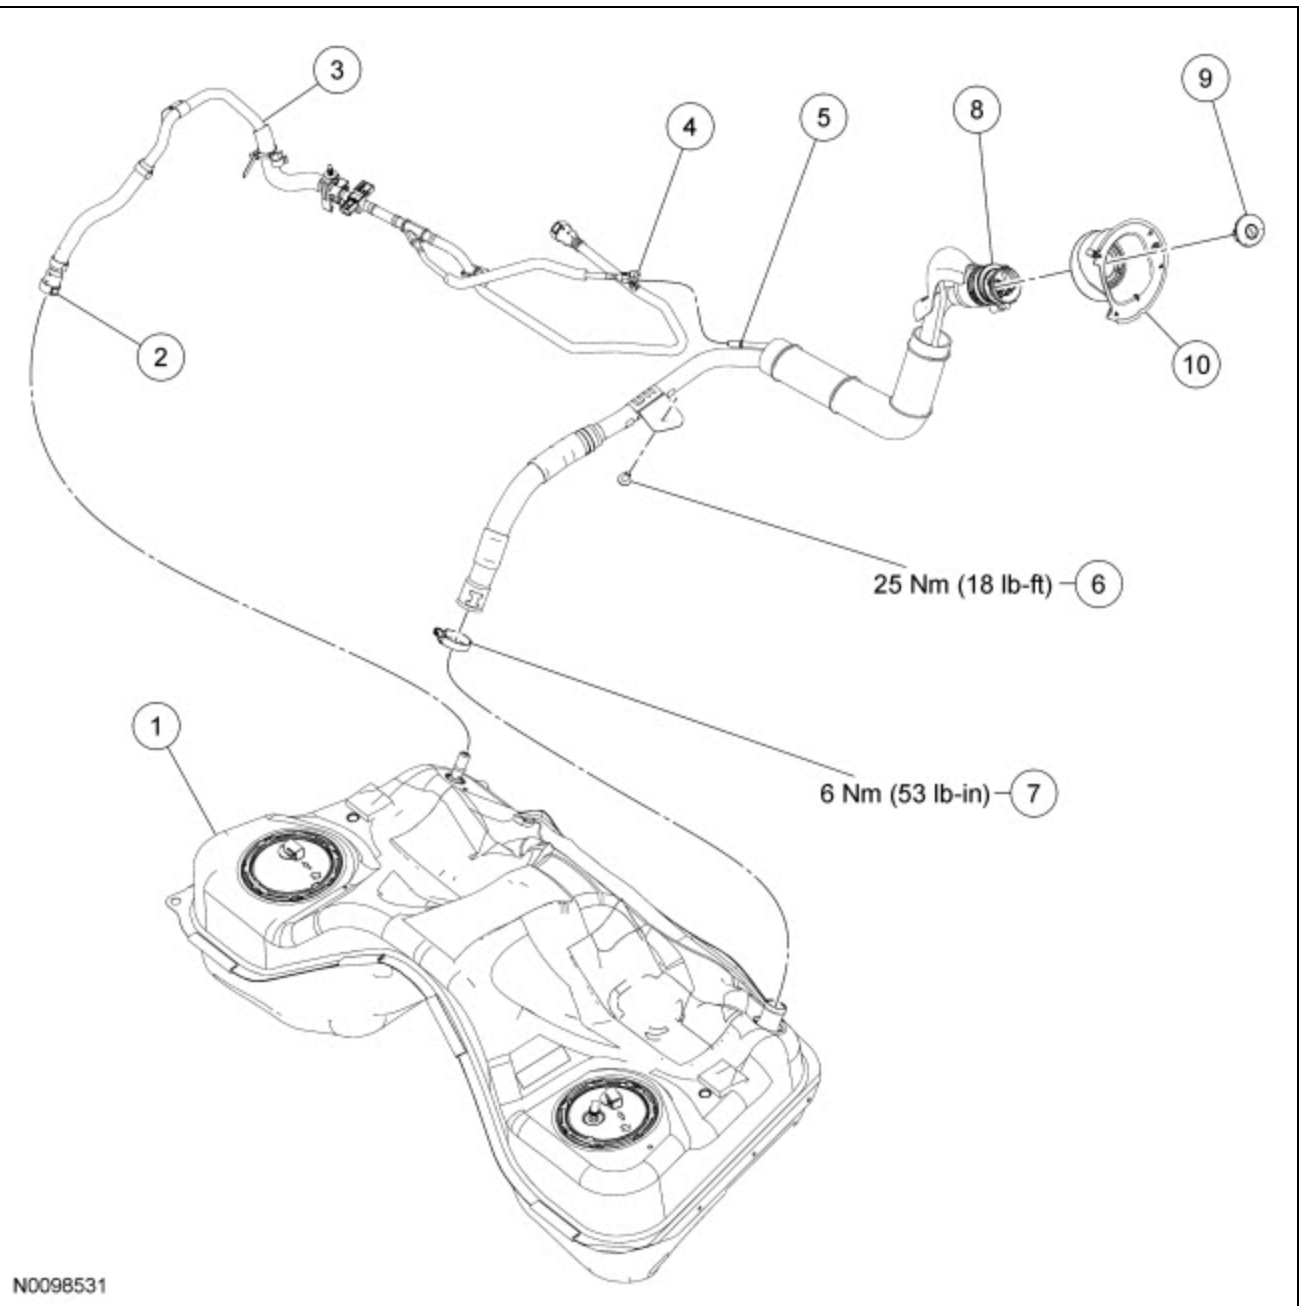

N0098531

Item	Part Number	Description
1	9002	Fuel tank
2	—	Fuel vapor tube assembly-to-fuel tank quick connect coupling (part of 9E325)
3	9E325	Fuel vapor tube assembly