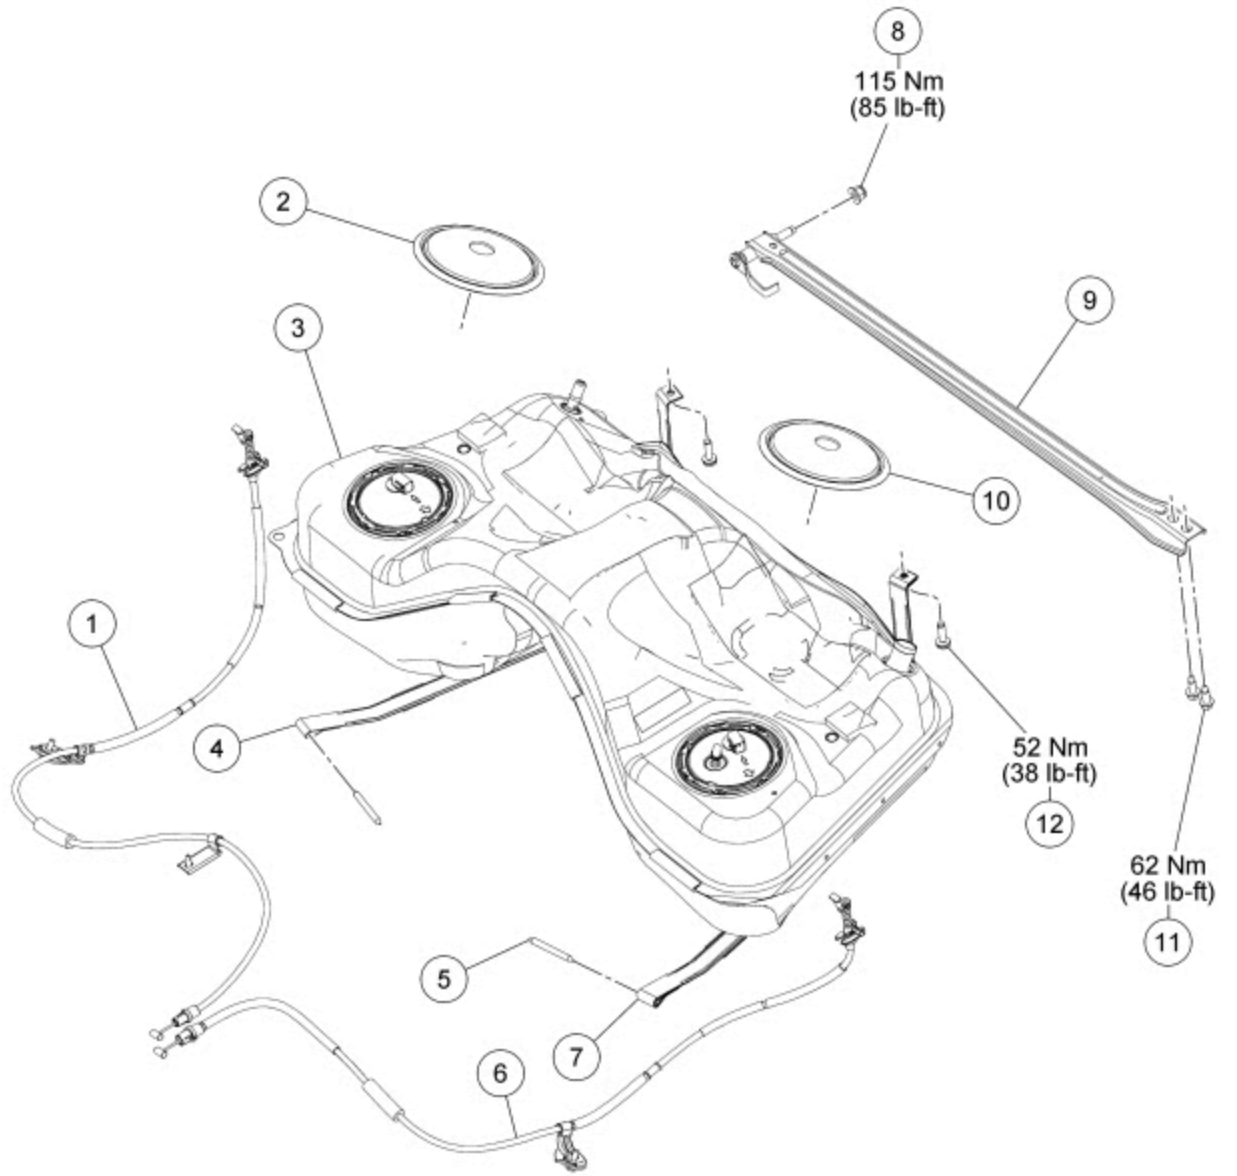

Fuel Tank and Filler Pipe — Exploded View

Fuel Tank Supports, Access Covers, Brake Cables, Lateral Stiffener Bar and Fasteners

N0098533

Item	Part Number	Description
1	2A635	Rear parking brake cable (RH)
2	9C335	Fuel level sensor access cover
3	9002	Fuel tank
4	9055	Fuel tank strap (RH)

5	W710861	Fuel tank strap pin (2 required)
6	2A823	Rear parking brake cable (LH)
7	9055	Fuel tank strap (LH)
8	W520214	Lateral stiffener bar-to-body mount nut
9	3424	Lateral stiffener bar
10	9C335	Fuel Pump (FP) module access cover
11	W711331	Lateral stiffener bar-to-body bolt (2 required)
12	W710947	Fuel tank strap bolt (2 required)

Fuel Pump, Fuel Level Sensor and Fuel Lines

N0098532

Item	Part Number	Description
1	9C385	Fuel level sensor lock ring
2	14A464	Fuel level sensor electrical connector
3	9E275	Fuel level sensor O-ring seal
4	9275	Fuel level sensor

5	—	Rear fuel tube-to-Fuel Pump (FP) module quick connect coupling (part of 9J279)
6	9C385	<u>FP</u> module lock ring
7	—	Internal fuel tube-to-fuel level sensor quick connect coupling (part of 9002)
8	14A464	<u>FP</u> module electrical connector
9	9J279	Rear fuel tube
10	9H307	<u>FP</u> module
11	—	Internal fuel tube-to- <u>FP</u> module quick connect coupling (part of 9002)
12	9E275	<u>FP</u> module O-ring seal
13	9002	Fuel tank