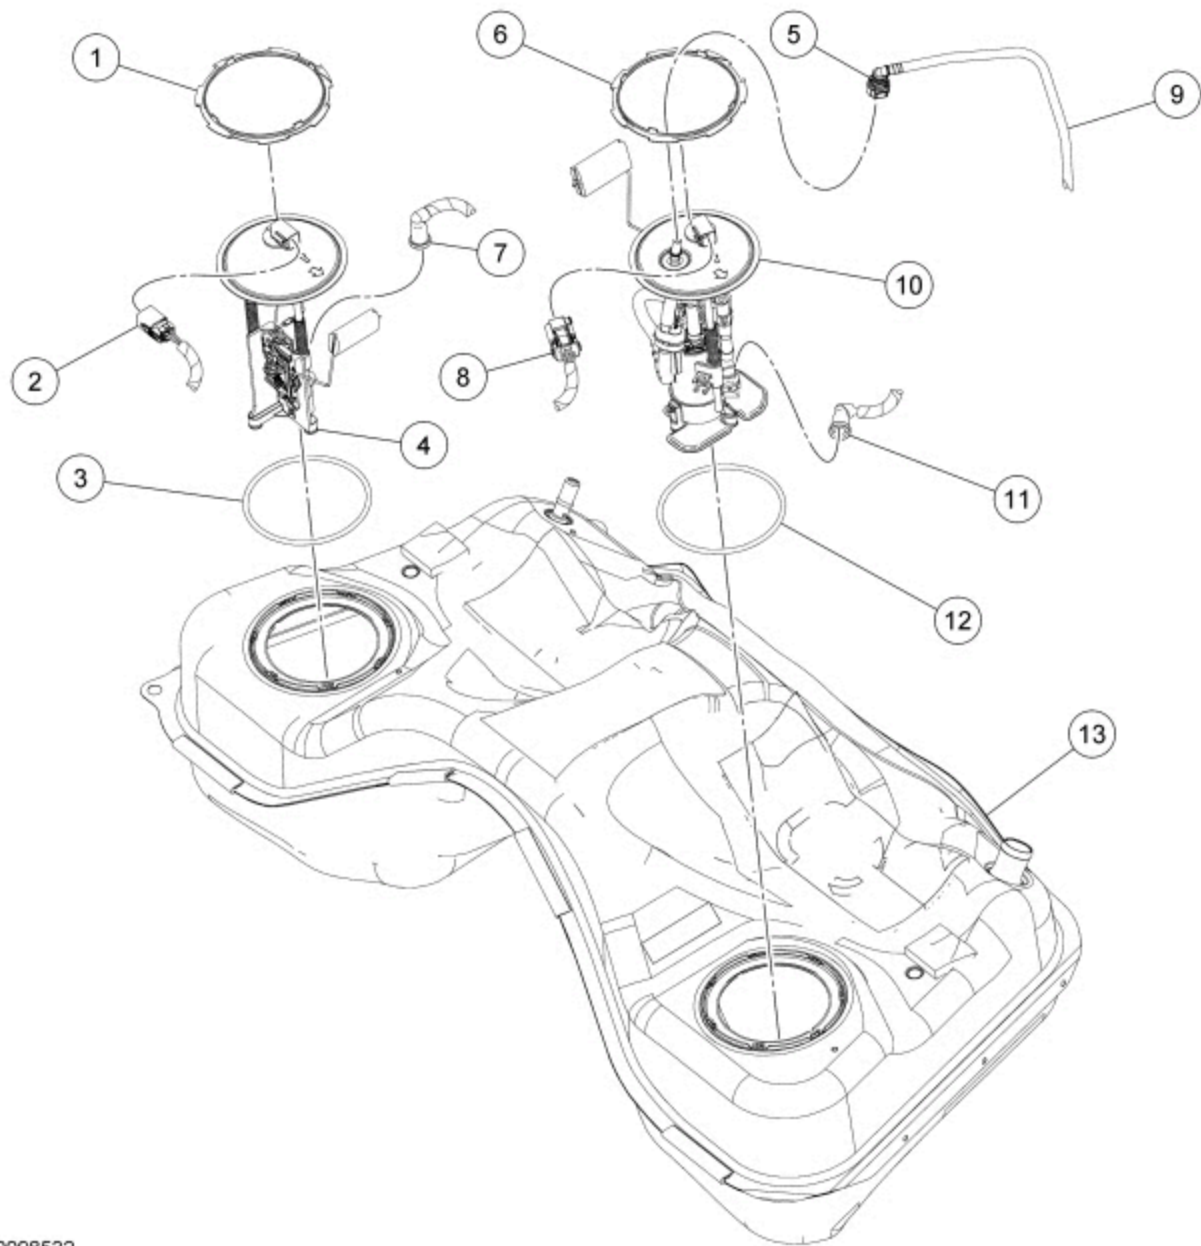

Fuel Tank and Filler Pipe — Exploded View

Fuel Tank Supports, Access Covers, Brake Cables, Lateral Stiffener Bar and Fasteners

N0098533

Item	Part Number	Description
1	2A635	Rear parking brake cable (RH)
2	9C335	Fuel level sensor access cover
3	9002	Fuel tank
4	9055	Fuel tank strap (RH)

Fuel Pump, Fuel Level Sensor and Fuel Lines

N0098532

Item	Part Number	Description
1	9C385	Fuel level sensor lock ring
2	14A464	Fuel level sensor electrical connector
3	9E275	Fuel level sensor O-ring seal
4	9275	Fuel level sensor

5	—	Rear fuel tube-to-Fuel Pump (FP) module quick connect coupling (part of 9J279)
6	9C385	<u>FP</u> module lock ring
7	—	Internal fuel tube-to-fuel level sensor quick connect coupling (part of 9002)
8	14A464	<u>FP</u> module electrical connector
9	9J279	Rear fuel tube
10	9H307	<u>FP</u> module
11	—	Internal fuel tube-to- <u>FP</u> module quick connect coupling (part of 9002)
12	9E275	<u>FP</u> module O-ring seal
13	9002	Fuel tank

Fuel Tank and Filler Pipe Assembly

N0098531

Item	Part Number	Description
1	9002	Fuel tank
2	—	Fuel vapor tube assembly-to-fuel tank quick connect coupling (part of 9E325)
3	9E325	Fuel vapor tube assembly