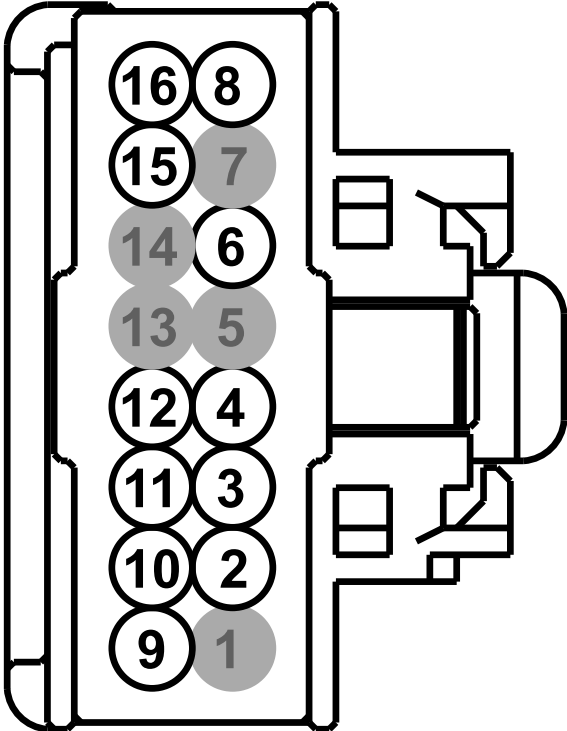

Connector:	Description	Color	Harness	Base Part #	Service Pigtail
C202	MULTIFUNCTION SWITCH	BK	14401	11K665	See Below

Pin	Circuit	Gauge	Circuit Function	Qualifier
1	*	*	Not Used	
2	CLS39 (VT-WH)	22	SWITCH - TURN LEFT	
3	CLS41 (GY-YE)	22	SWITCH - TURN RIGHT	
4	CLF27 (GN-BN)	22	SWITCH - FLASH TO PASS	
5	*	*	Not Used	
6	CLF17 (WH-OG)	22	SWITCH - BEAM HIGH	
7	*	*	Not Used	
8	GD116 (BK-VT)	22	GROUND - CROSS CAR BEAM # 3RD STUD	
9	CRW08 (VT-OG)	22	SWITCH - FRONT WIPER HIGH (H)	
10	CRW07 (GY-BN)	22	SWITCH - FRONT WASHER	
11	CRW18 (VT-WH)	22	SWITCH - FRONT WIPER INTERVAL (B)	
12	CRW17 (GN-VT)	22	SWITCH - REAR WASHER	
13	*	*	Not Used	
14	*	*	Not Used	
15	GD116 (BK-VT)	22	GROUND - CROSS CAR BEAM # 3RD STUD	
16	CRW19 (BU-OG)	22	SWITCH - FRONT WIPER INTERVAL (C)	

Available Pigtail Kits

Pigtail Kit Part Number: WPT-1152

Service Part Number: **3U2Z-14S411-AJD**  
Gauge: **18**  
Pin material: **Silver**  
Cavities: **16**

Vehicle Uses:  
**Mirror - Sideview**  
**Mirror - Vanity**  
**Overhead Console -Inline (Female)**  
**Switch - Multifunction**

Pigtail Kit Part Number: WPT-1895

Service Part Number: **3U2Z-14S411-AJF**  
Gauge: **20**  
Pin material: **Silver**  
Cavities: **16**

Vehicle Uses:  
**Camera - Front**  
**Connector - Inline**  
**Mirror - Sideview**  
**Mirror - Sideview / Heated**  
**Mirror - Sideview With Memory**  
**Mirror - Vanity**  
**Overhead Console -Inline (Female)**  
**Switch - Multifunction**  
**Switch - Overhead Console Multipurpose**