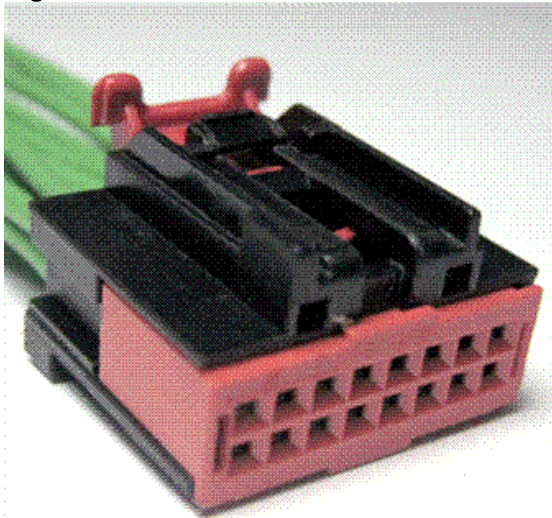

Connector:	Description	Color	Harness	Base Part #	Service Pigtail
C202	MULTIFUNCTION SWITCH	BK	14401	11K665	See Below

Pin	Circuit	Gauge	Circuit Function	Qualifier
1	*	*	Not Used	
2	CLS39 (VT-WH)	22	SWITCH - TURN LEFT	
3	CLS41 (GY-YE)	22	SWITCH - TURN RIGHT	
4	CLF27 (GN-BN)	22	SWITCH - FLASH TO PASS	
5	*	*	Not Used	
6	CLF17 (WH-OG)	22	SWITCH - BEAM HIGH	
7	*	*	Not Used	
8	GD116 (BK-VT)	22	GROUND - CROSS CAR BEAM # 3RD STUD	
9	CRW08 (VT-OG)	22	SWITCH - FRONT WIPER HIGH (H)	
10	CRW07 (GY-BN)	22	SWITCH - FRONT WASHER	
11	CRW18 (VT-WH)	22	SWITCH - FRONT WIPER INTERVAL (B)	
12	CRW17 (GN-VT)	22	SWITCH - REAR WASHER	
13	*	*	Not Used	
14	*	*	Not Used	
15	GD116 (BK-VT)	22	GROUND - CROSS CAR BEAM # 3RD STUD	
16	CRW19 (BU-OG)	22	SWITCH - FRONT WIPER INTERVAL (C)	

Available Pigtail Kits

Pigtail Kit Part Number: WPT-1152

Service Part Number: **3U2Z-14S411-AJD**  
Gauge: **18**  
Pin material: **Silver**  
Cavities: **16**

Vehicle Uses:  
**Mirror - Sideview**  
**Mirror - Vanity**  
**Overhead Console -Inline (Female)**  
**Switch - Multifunction**

Pigtail Kit Part Number: WPT-1895

Service Part Number: **3U2Z-14S411-AJF**  
Gauge: **20**  
Pin material: **Silver**  
Cavities: **16**

Vehicle Uses:  
**Camera - Front**  
**Connector - Inline**  
**Mirror - Sideview**  
**Mirror - Sideview / Heated**  
**Mirror - Sideview With Memory**  
**Mirror - Vanity**  
**Overhead Console -Inline (Female)**  
**Switch - Multifunction**  
**Switch - Overhead Console Multipurpose**