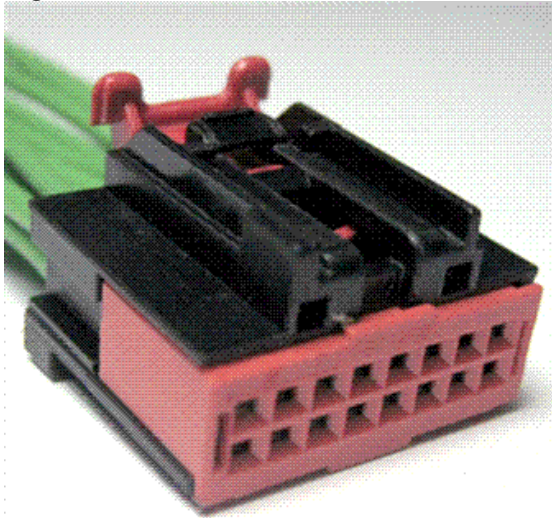

Connector:	Description	Color	Harness	Base Part #	Service Pigtail
C202	MULTIFUNCTION SWITCH	BK	14401	11K665	See Below

Pin	Circuit	Gauge	Circuit Function	Qualifier
1	*	*	Not Used	
2	CLS39 (VT-WH)	22	SWITCH - TURN LEFT	
3	CLS41 (GY-YE)	22	SWITCH - TURN RIGHT	
4	CLF27 (GN-BN)	22	SWITCH - FLASH TO PASS	
5	*	*	Not Used	
6	CLF17 (WH-OG)	22	SWITCH - BEAM HIGH	
7	*	*	Not Used	
8	GD116 (BK-VT)	22	GROUND - CROSS CAR BEAM # 3RD STUD	
9	CRW08 (VT-OG)	22	SWITCH - FRONT WIPER HIGH (H)	
10	CRW07 (GY-BN)	22	SWITCH - FRONT WASHER	
11	CRW18 (VT-WH)	22	SWITCH - FRONT WIPER INTERVAL (B)	
12	CRW17 (GN-VT)	22	SWITCH - REAR WASHER	
13	*	*	Not Used	
14	*	*	Not Used	
15	GD116 (BK-VT)	22	GROUND - CROSS CAR BEAM # 3RD STUD	
16	CRW19 (BU-OG)	22	SWITCH - FRONT WIPER INTERVAL (C)	

Available Pigtail Kits

Pigtail Kit Part Number: WPT-1152

Service Part Number: **3U2Z-14S411-AJD**  
Gauge: **18**  
Pin material: **Silver**  
Cavities: **16**

Vehicle Uses:  
**Mirror - Sideview**  
**Mirror - Vanity**  
**Overhead Console -Inline (Female)**  
**Switch - Multifunction**

Pigtail Kit Part Number: WPT-1895

Service Part Number: **3U2Z-14S411-AJF**  
Gauge: **20**  
Pin material: **Silver**  
Cavities: **16**

Vehicle Uses:  
**Camera - Front**  
**Connector - Inline**  
**Mirror - Sideview**  
**Mirror - Sideview / Heated**  
**Mirror - Sideview With Memory**  
**Mirror - Vanity**  
**Overhead Console -Inline (Female)**  
**Switch - Multifunction**  
**Switch - Overhead Console Multipurpose**