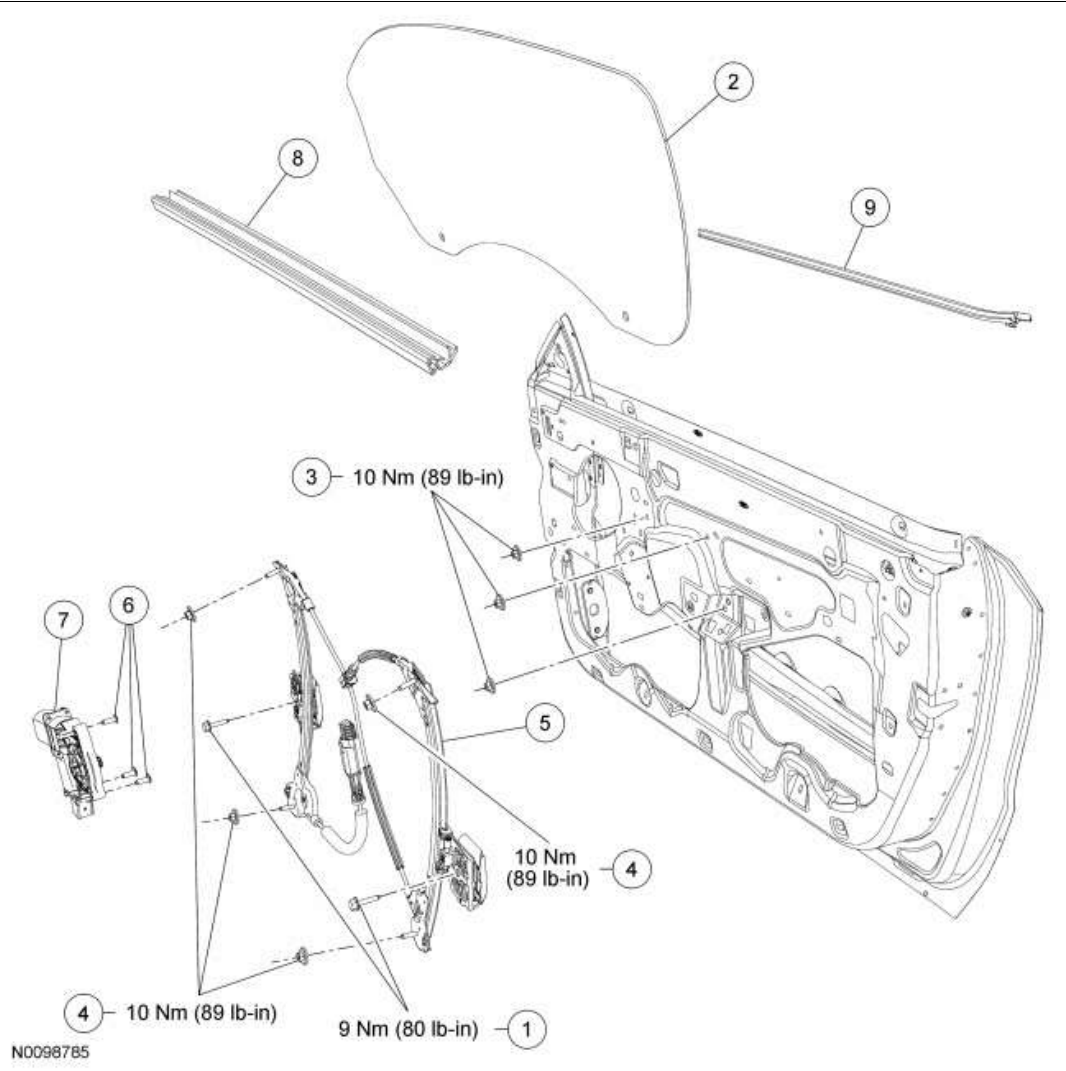

Glass, Frames and Mechanisms — Exploded View, Front Door

NOTE: Coupe shown, convertible similar.

NOTE: RH side shown, LH side similar.

Item	Part Number	Description
1	63231A06	Door window glass bolts and sleeves (2 required)
2	6321410 RH/ 6321411 LH	Door window glass (coupe)
2	7621410 RH/ 7621411 LH	Door window glass (convertible)

3	N621907	Door window motor nuts (3 required)
4	N621907	Door window regulator nuts (4 required)
5	6323208 RH/ 6323209 LH	Door window regulator
6	—	Door window regulator motor screws (3 required)
7	6323394 RH/ 6323395 LH	Door window regulator motor
8	6321456 RH/ 6321457 LH	Interior beltline weatherstrip
9	6321452 RH/ 6321453 LH	Exterior beltline weatherstrip