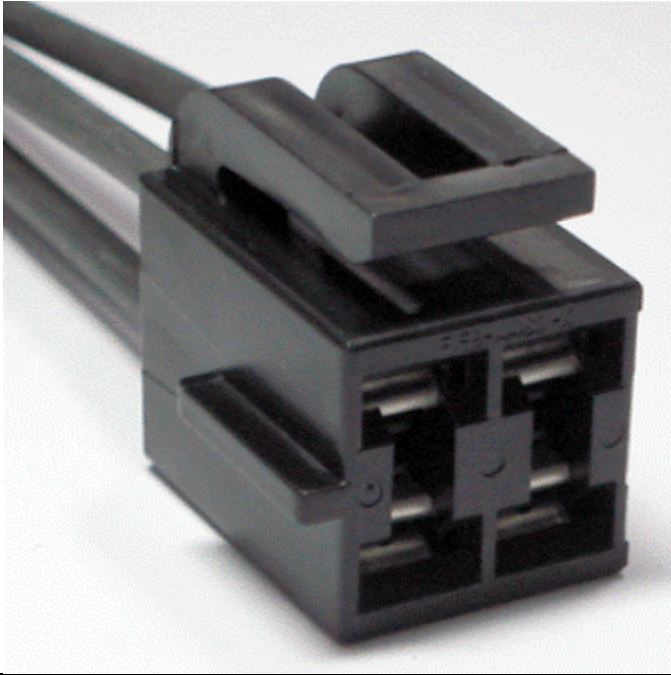

Connector:	Description	Color	Harness	Base Part #	Service Pigtail
C294B	CLIMATE CONTROL ASSEMBLY	BK	14401	19980	See Below

Pin	Circuit	Gauge	Circuit Function	Qualifier
A	1205 (BK)	12	Ground	
B	261 (OG-BK)	12	Blower motor speed control	
C	754 (LG-WH)	12	Blower switch speed control medium 1	
D	752 (YE-RD)	12	Blower switch speed control medium 2	

### Available Pigtail Kits

Pigtail Kit Part Number WPT-103

Service Part Number: **1U2Z-14S411-BA**

Gauge: **10**

Pin material: **Tin**

Cavities: **4**

### Vehicle Uses:

- Module - Driver Door
- Switch - Heater / A/C Blower (Front)
- Switch - Heater A/C Blower (Rear)
- Switch - Power Window - Driver

**Pigtail Kit Part Number WPT-1014**

Service Part Number: **1U2Z-14S411-BB**

Gauge: **12**

Pin material: **Tin**

Cavities: **4**

**Vehicle Uses:**

- Module - Driver Door
- Switch - Heater / A/C Blower (Front)
- Switch - Heater A/C Blower (Rear)