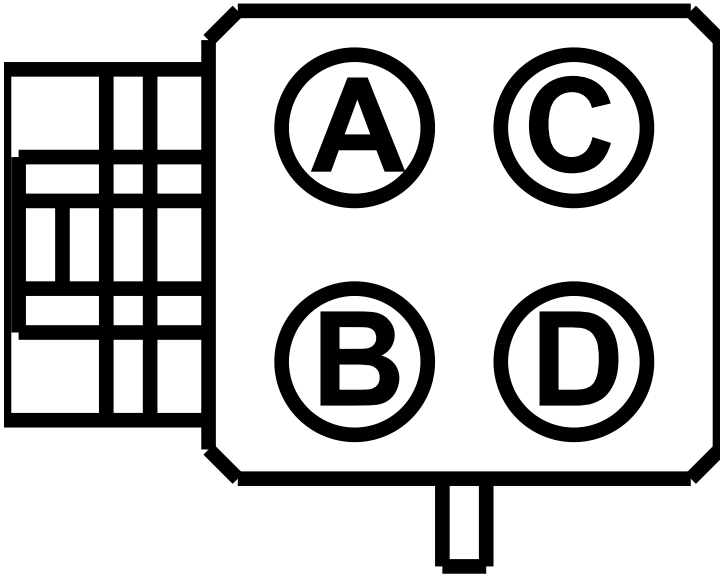

Connector:	Description	Color	Harness	Base Part #	Service Pigtail
C294B	CLIMATE CONTROL ASSEMBLY	BK	14401	19980	See Below

Pin	Circuit	Gauge	Circuit Function	Qualifier
A	1205 (BK)	12	Ground	
B	261 (OG-BK)	12	Blower motor speed control	
C	754 (LG-WH)	12	Blower switch speed control medium 1	
D	752 (YE-RD)	12	Blower switch speed control medium 2	

### Available Pigtail Kits

Pigtail Kit Part Number WPT-103

Service Part Number: **1U2Z-14S411-BA**

Gauge: **10**

Pin material: **Tin**

Cavities: **4**

Gauge: **12**

Pin material: **Tin**

Cavities: **4**

**Vehicle Uses:**

- Module - Driver Door
- Switch - Heater / A/C Blower (Front)
- Switch - Heater A/C Blower (Rear)