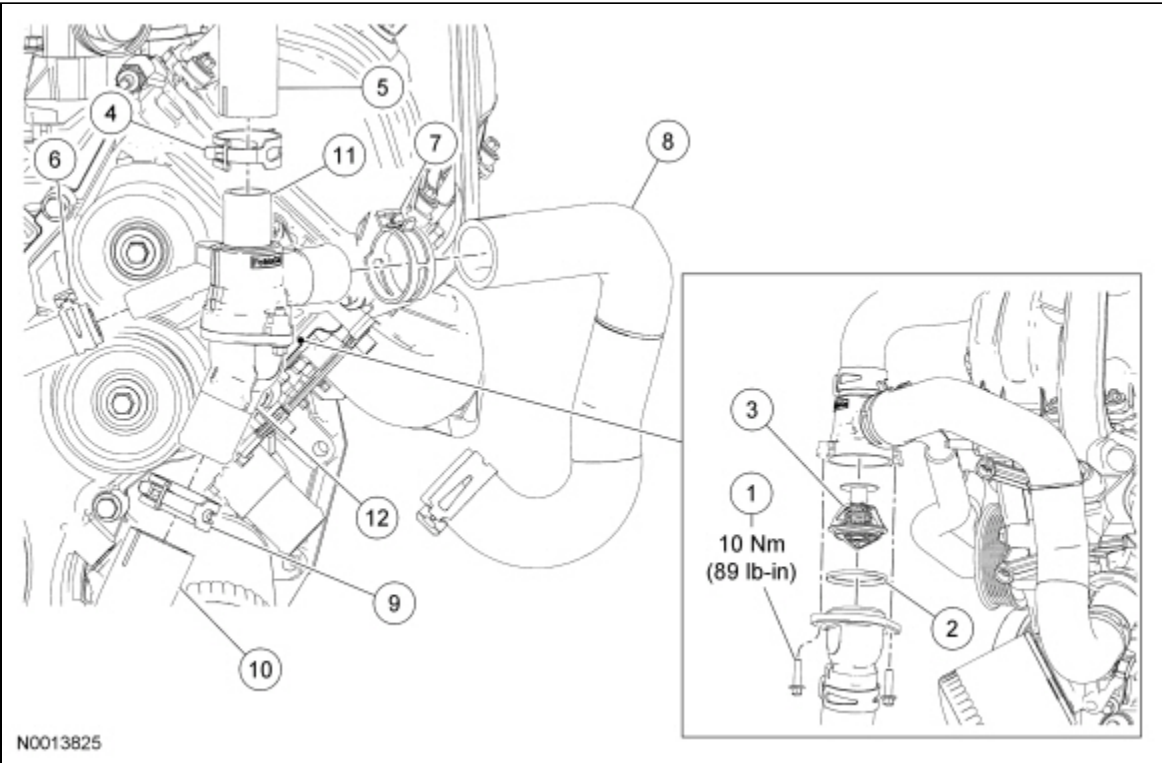

Thermostat and Thermostat Housing — Exploded View

4.0L (SOHC)

N0037116

Item	Part Number	Description
1	W525966	Radiator hose clamp
2	8260	Upper radiator hose
3	W500015	Upper thermostat housing bolts (3 required)
4	8A586	Thermostat housing cover and gasket

5	8575	Thermostat
6	—	Heater inlet hose clamp (part of 18472)
7	18472	Heater inlet hose
8	W702527	Lower thermostat housing bolts (3 required)
9	W525966	Bypass hose clamp
10	8A586	Thermostat housing

4.6L (3V)

N0013825

Item	Part Number	Description
1	W500015	Thermostat housing bolt (2 required)
2	N806807	Thermostat O-ring seal
3	8575	Thermostat
4	8287	Hose clamp
5	8A594	Thermostat housing-to-coolant crossover assembly hose
6	8C351	Thermostat housing-to-degas bottle hose