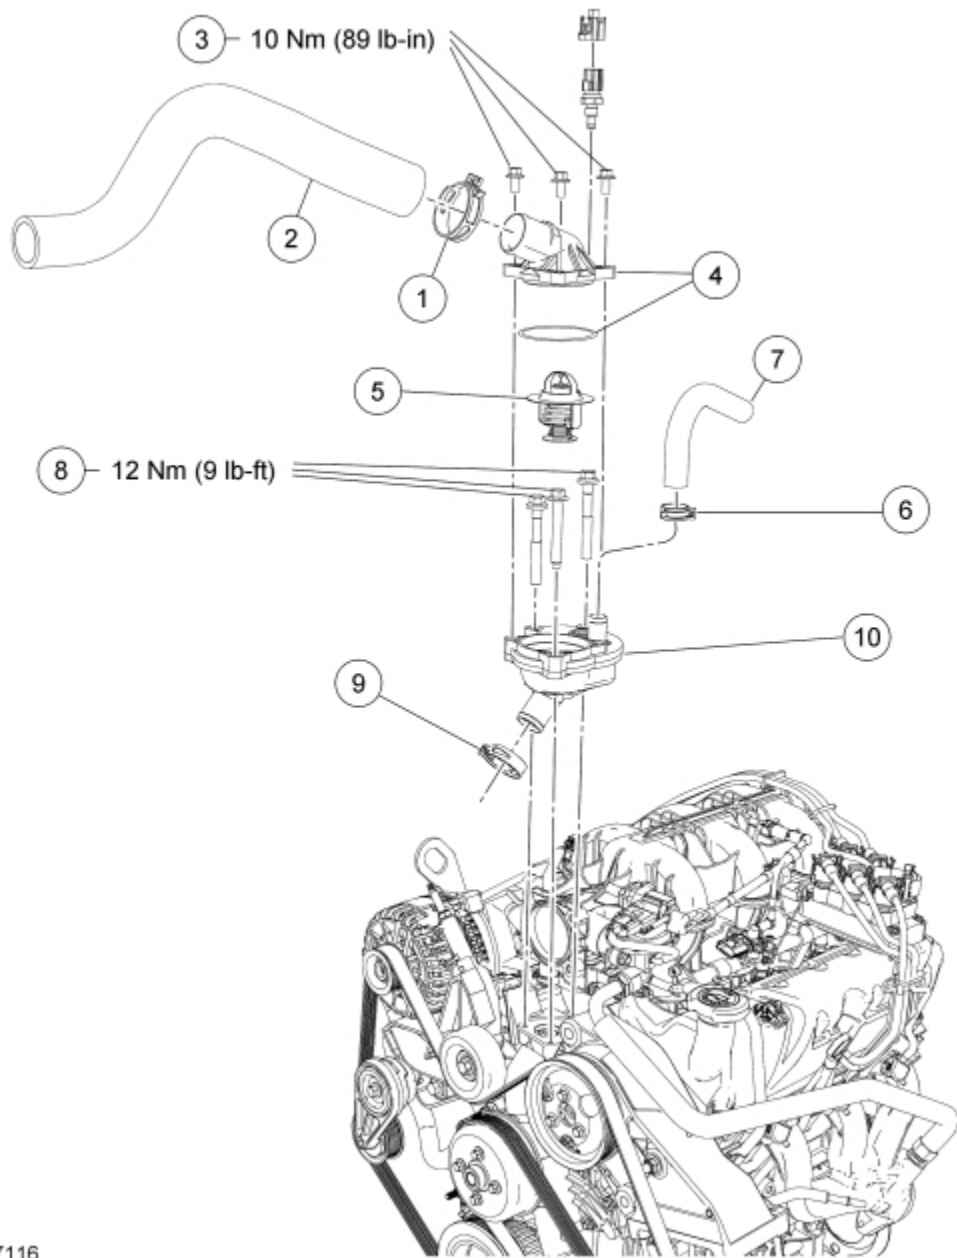

Thermostat and Thermostat Housing — Exploded View

4.0L (SOHC)

N0037116

Item	Part Number	Description
1	W525966	Radiator hose clamp
2	8260	Upper radiator hose
3	W500015	Upper thermostat housing bolts (3 required)
4	8A586	Thermostat housing cover and gasket

5	8575	Thermostat
6	—	Heater inlet hose clamp (part of 18472)
7	18472	Heater inlet hose
8	W702527	Lower thermostat housing bolts (3 required)
9	W525966	Bypass hose clamp
10	8A586	Thermostat housing

4.6L (3V)

N0013825

Item	Part Number	Description
1	W500015	Thermostat housing bolt (2 required)
2	N806807	Thermostat O-ring seal
3	8575	Thermostat
4	8287	Hose clamp
5	8A594	Thermostat housing-to-coolant crossover assembly hose
6	8C351	Thermostat housing-to-degas bottle hose