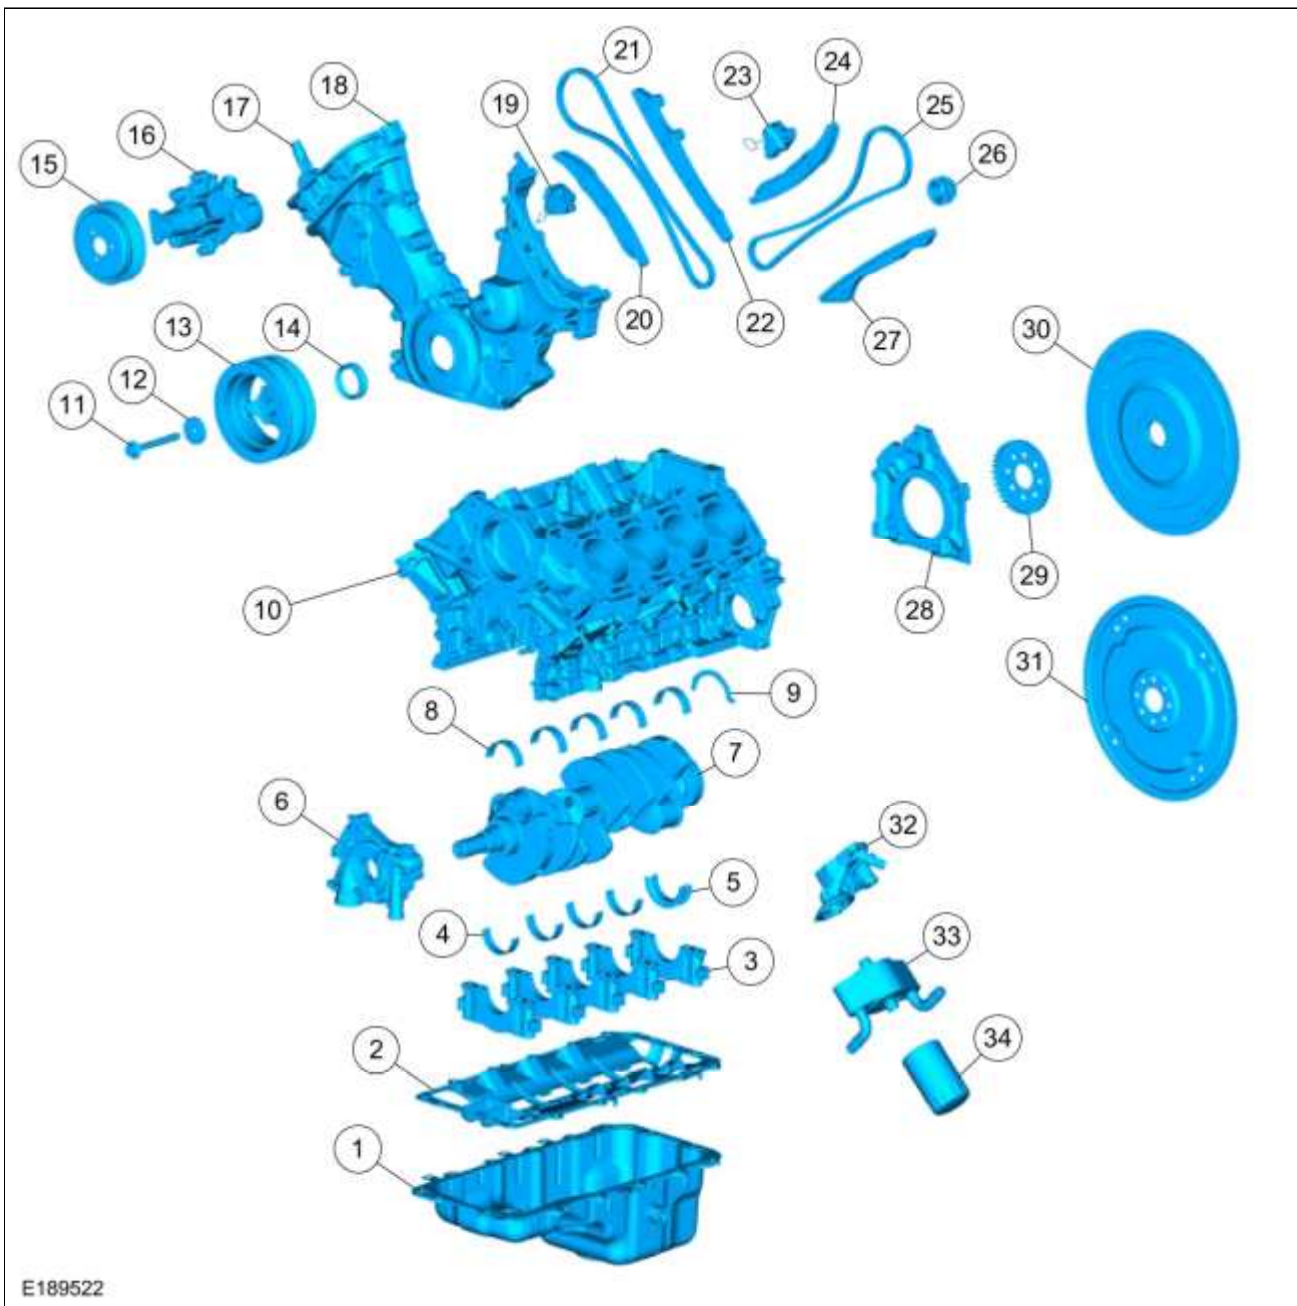

### Engine Component View

#### Engine — Upper Components

Item	Part Number	Description
1	6051	RH cylinder head gasket
2	6049	RH cylinder head
3	6250	RH exhaust camshaft
4	6250	RH intake camshaft
5	6582	RH valve cover
6	12405	Spark plug (8 required)
7	12029	Ignition coil on plug (8 required)
8	9F991	Throttle body
9	6P013	RH fuel injector insulator shield
10	6P013	LH fuel injector insulator shield
11	9F792	Fuel rail
12	9F593	Fuel injector (8 required)
13	9424	Intake manifold
14	6582	LH valve cover
15	6049	LH cylinder head
16	6051	LH cylinder head gasket
17	6754	Oil indicator tube
18	6750	Oil indicator
19	—	Camshaft bearing cap (part of 6049) (2 required)

**Engine — Lower Components**

E189522

Item	Part Number	Description
1	6675	Oil pan
2	6C878	Oil pan baffle and gasket

3	—	Crankshaft main bearing cap (part of 6010) (5 required)
4	6A338	Crankshaft lower main bearing (4 required)
5	6A339	Crankshaft lower thrust main bearing
6	6600	Oil pump
7	6303	Crankshaft
8	6333	Crankshaft upper main bearing (5 required)
9	6A341	Thrust washer
10	6010	Cylinder block
11	6A340	Crankshaft pulley bolt
12	N807033	Crankshaft pulley washer
13	6316	Crankshaft pulley
14	6700	Crankshaft front oil seal
15	8509	Coolant pump pulley
16	8501	Coolant pump
17	6B297	Variable Camshaft Timing (VCT) variable force solenoid (4 required)
18	6019	Engine front cover
19	6L266	RH primary timing chain tensioner
20	6K255	RH timing chain tensioner arm
21	6268	RH primary timing chain
22	6M256	RH timing chain guide
23	6L266	LH primary timing chain tensioner
24	6K255	LH timing chain tensioner arm
25	6268	LH primary timing chain
26	6306	Crankshaft sprocket
27	6B274	LH timing chain guide
28	6K318	Crankshaft rear seal retainer plate
29	12A227	Crankshaft sensor ring
30	6375	Flywheel (manual transmission)
31	6375	Flexplate (automatic transmission)
32	6881	Oil filter adapter
33	6A642	Oil cooler
34	6731	Oil filter