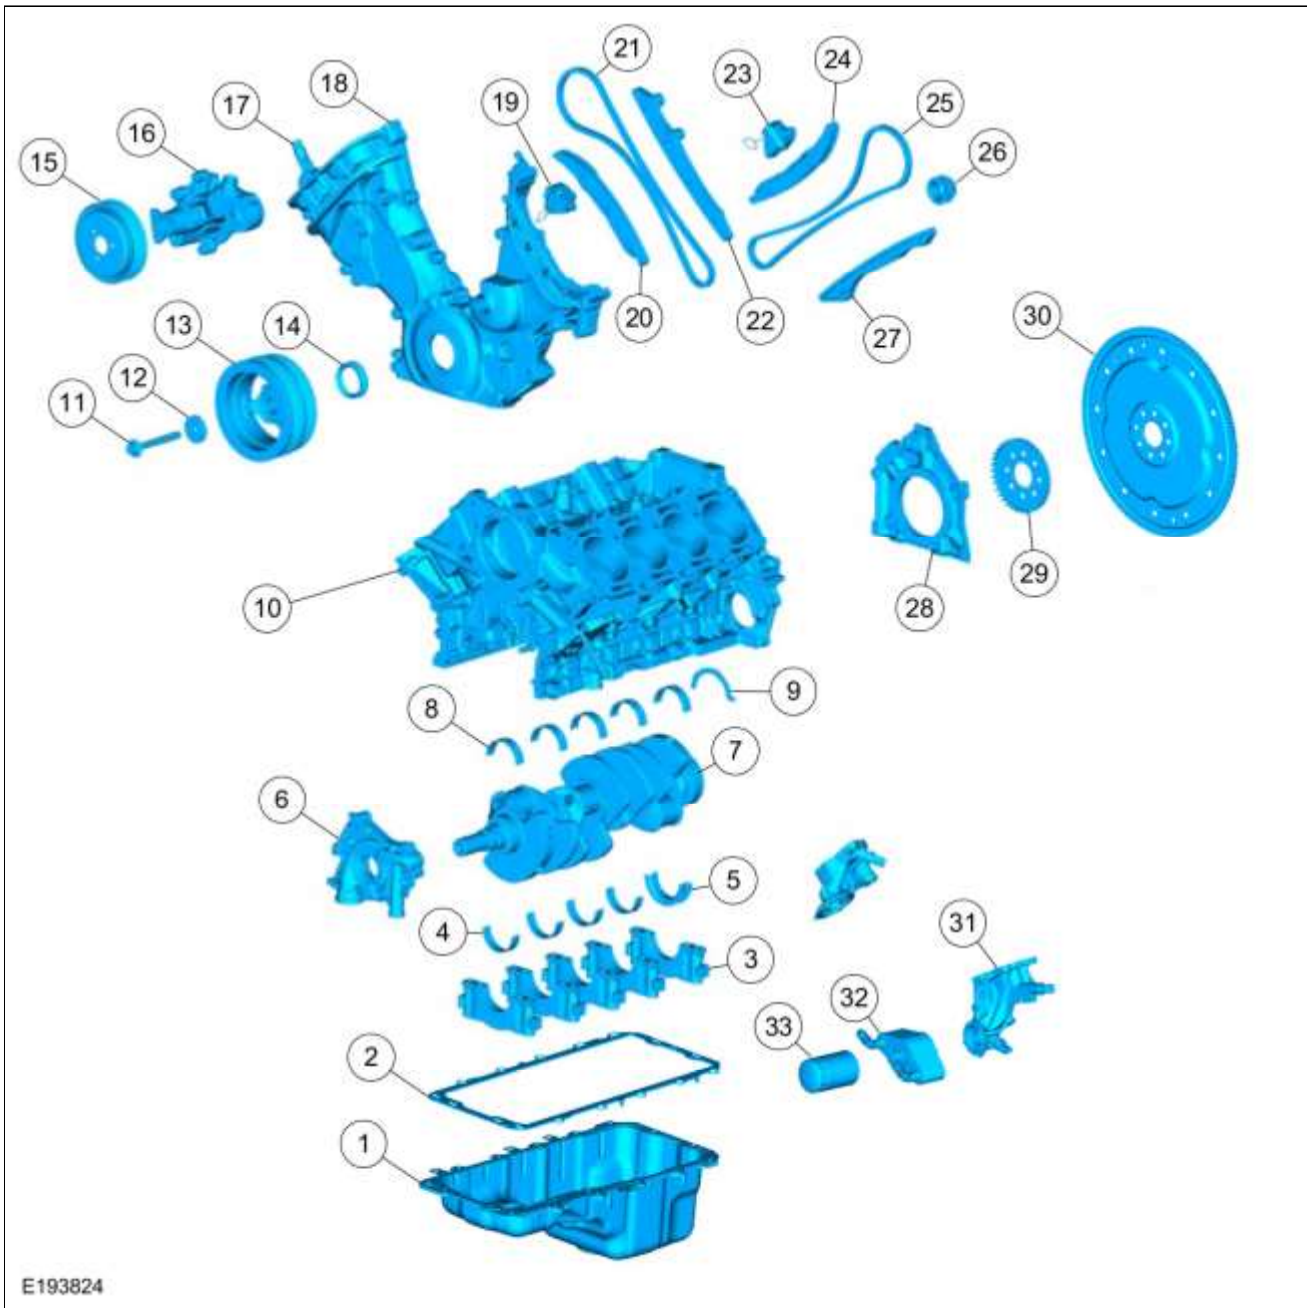

### Engine Component View

#### Engine — Upper Components

Item	Part Number	Description
1	6051	RH cylinder head gasket
2	6049	RH cylinder head
3	6A272	RH exhaust camshaft
4	6A270	RH intake camshaft
5	6582	RH valve cover
6	12405	Spark plug (8 required)
7	12029	Ignition coil on plug (8 required)
8	9F991	Throttle body
9	6P013	RH fuel injector insulator shield
10	6P013	LH fuel injector insulator shield
11	9F792	Fuel rail
12	9F593	Fuel injector (8 required)
13	9424	Intake manifold
14	6582	LH valve cover
15	6049	LH cylinder head
16	6051	LH cylinder head gasket
17	6754	Oil indicator tube
18	6750	Oil indicator
19	—	Camshaft bearing cap (part of 6049) (2 required)

**Engine — Lower Components**

E193824

Item	Part Number	Description
1	6675	Oil pan
2	6C878	Oil pan baffle and gasket

3	—	Crankshaft main bearing cap (part of 6010) (5 required)
4	6A338	Crankshaft lower main bearing (4 required)
5	6A339	Crankshaft lower thrust main bearing
6	6600	Oil pump
7	6303	Crankshaft
8	6333	Crankshaft upper main bearing (5 required)
9	6A341	Thrust washer
10	6010	Cylinder block
11	6A340	Crankshaft pulley bolt
12	N807033	Crankshaft pulley washer
13	6316	Crankshaft pulley
14	6700	Crankshaft front oil seal
15	8509	Coolant pump pulley
16	8501	Coolant pump
17	6B297	Variable Camshaft Timing (VCT) variable force solenoid (4 required)
18	6019	Engine front cover
19	6L266	RH primary timing chain tensioner
20	6K255	RH timing chain tensioner arm
21	6268	RH primary timing chain
22	6M256	RH timing chain guide
23	6L266	LH primary timing chain tensioner
24	6K255	LH timing chain tensioner arm
25	6268	LH primary timing chain
26	6306	Crankshaft sprocket
27	6B274	LH timing chain guide
28	6K318	Crankshaft rear seal retainer plate
29	12A227	Crankshaft sensor ring
30	6375	Flexplate (automatic transmission)
31	6881	Oil filter adapter
32	6A642	Oil cooler
33	6731	Oil filter