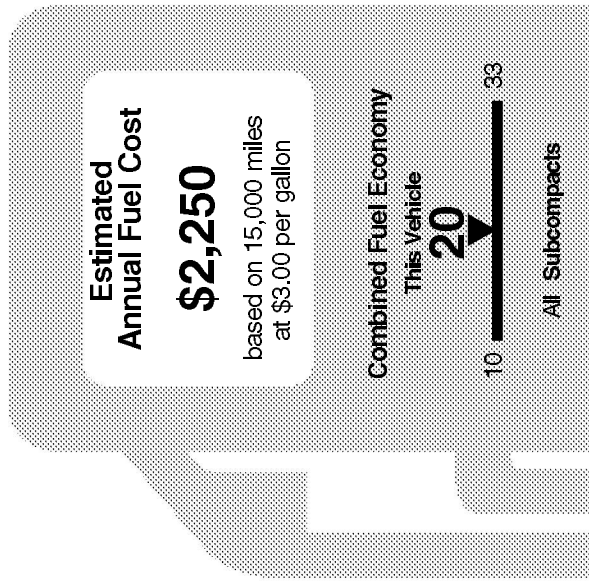

- FRONT HORN
- HOOD STRIPE AND REVERSE "C" SIDE STRIPE
- BLACK DECKLID SPOILER
- 19X9" (R) 19X9.5" WHEEL
- LACK PAINTED ALUMIN WHEEL WITH SUMMER ONLY TIRES
- FRONT HORN
- HOOD STRIPE AND REVERSE "C" SIDE STRIPE
- BLACK DECKLID SPOILER
- 19X9" (R) 19X9.5" WHEEL
- LACK PAINTED ALUMIN WHEEL WITH SUMMER ONLY TIRES
- FRONT HORN
- HOOD STRIPE AND REVERSE "C" SIDE STRIPE
- BLACK DECKLID SPOILER
- 19X9" (R) 19X9.5" WHEEL
- LACK PAINTED ALUMIN WHEEL WITH SUMMER ONLY TIRES

- EXIT QUAD EXHAUST
- MANUAL ADJUSTABLE SUSPENSION
- 3.73 REAR AXLE RATIO
- ELEC PMR ASSIST STEERING
- EASY FUEL CAPLESS FILLER
- SAFETY/SECURITY
  - ADVANCE TRAC W/ ESC
  - DUAL FRONT & SIDE AIRBAGS
  - LATCH CHILD SAFETY SYSTEM
  - SECURILOCK PASS ANTI THEFT
  - TIRE PRESSURE MONITOR SYS
  - SOS POST CRASH ALERT SYS
  - INTEGRATED SPOTTER MIRRORS
  - MYKEY
- WARRANTY
  - 3YR/36,000 BUMPER / BUMPER
  - 5YR/60,000 POWERTRAIN
  - 5YR/60,000 ROADSIDE ASSIST

- FRONT HORN
- HOOD STRIPE AND REVERSE "C" SIDE STRIPE
- BLACK DECKLID SPOILER
- 19X9" (R) 19X9.5" WHEEL
- LACK PAINTED ALUMIN WHEEL WITH SUMMER ONLY TIRES
- FRONT HORN
- HOOD STRIPE AND REVERSE "C" SIDE STRIPE
- BLACK DECKLID SPOILER
- 19X9" (R) 19X9.5" WHEEL
- LACK PAINTED ALUMIN WHEEL WITH SUMMER ONLY TIRES
- FRONT HORN
- HOOD STRIPE AND REVERSE "C" SIDE STRIPE
- BLACK DECKLID SPOILER
- 19X9" (R) 19X9.5" WHEEL
- LACK PAINTED ALUMIN WHEEL WITH SUMMER ONLY TIRES

EPA Fuel Economy Estimates

CITY MPG

17

Expected range for most drivers
14 to 20 MPG