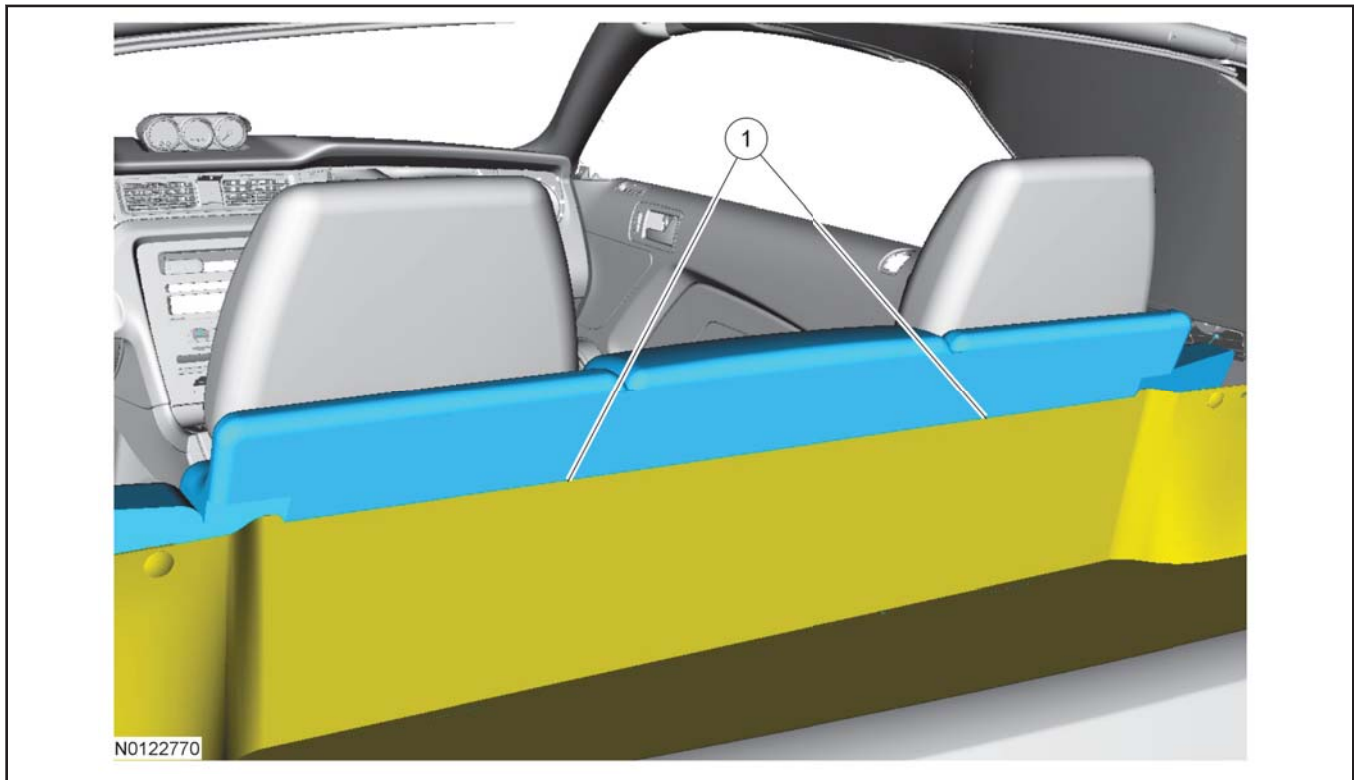

(Continued)

Convertible Backrest

N0122770

Item	Part Number	Description
1	—	J-clip (part of backrest cover [66601] and convertible top housing cover [7654602])

N0114348