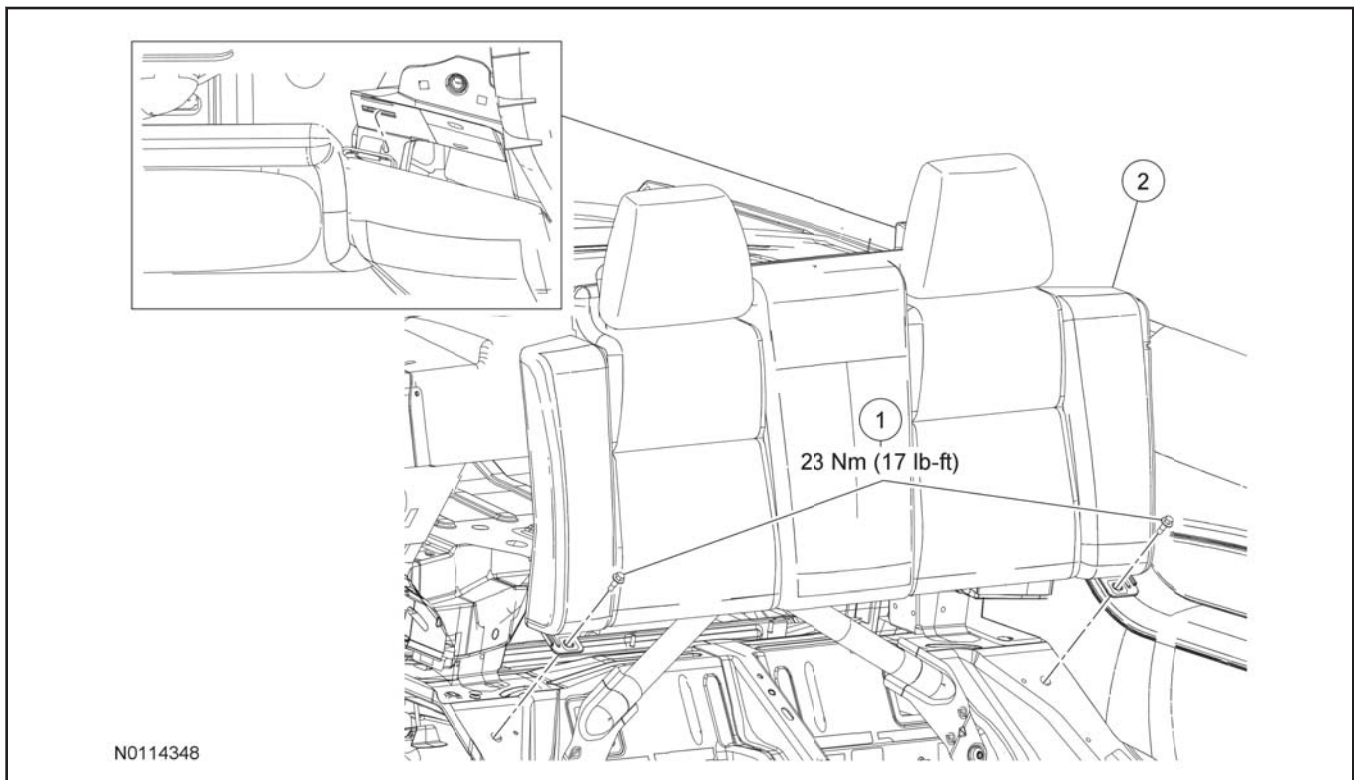

(Continued)

Convertible Backrest

N0122770

Item	Part Number	Description
1	—	J-clip (part of backrest cover [66601] and convertible top housing cover [7654602])

N0114348