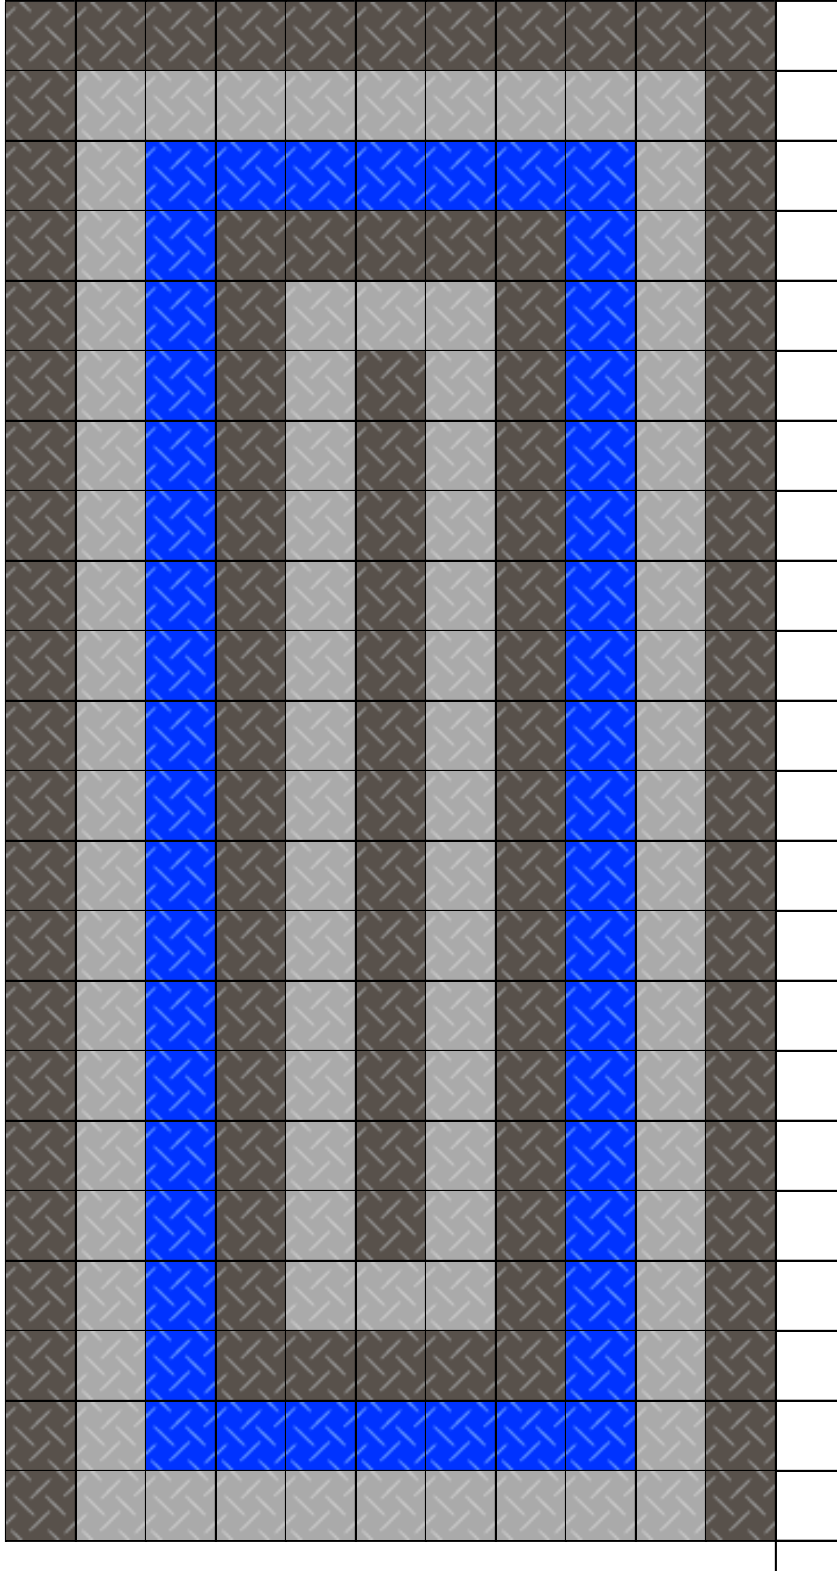

Your Floor Spec's:

FLOOR SIZE: 11'4" x 23'5" Rectangle

TILE TOTAL: 288

152 - Graphite Diamond Tile(s)

88 - Alloy Diamond Tile(s)

48 - Royal Blue Diamond Tile(s)

If your print is coming out without a colored floor please see 'Internet Options' under the 'Tools' drop down menu. Under the 'Advanced' tab scroll down to 'Printing'. Click 'Print background colors and images'. Also make sure 'Print Background Colors and Images' is selected in 'Page Setup' under 'File' in your browser. Sorry for the troubles