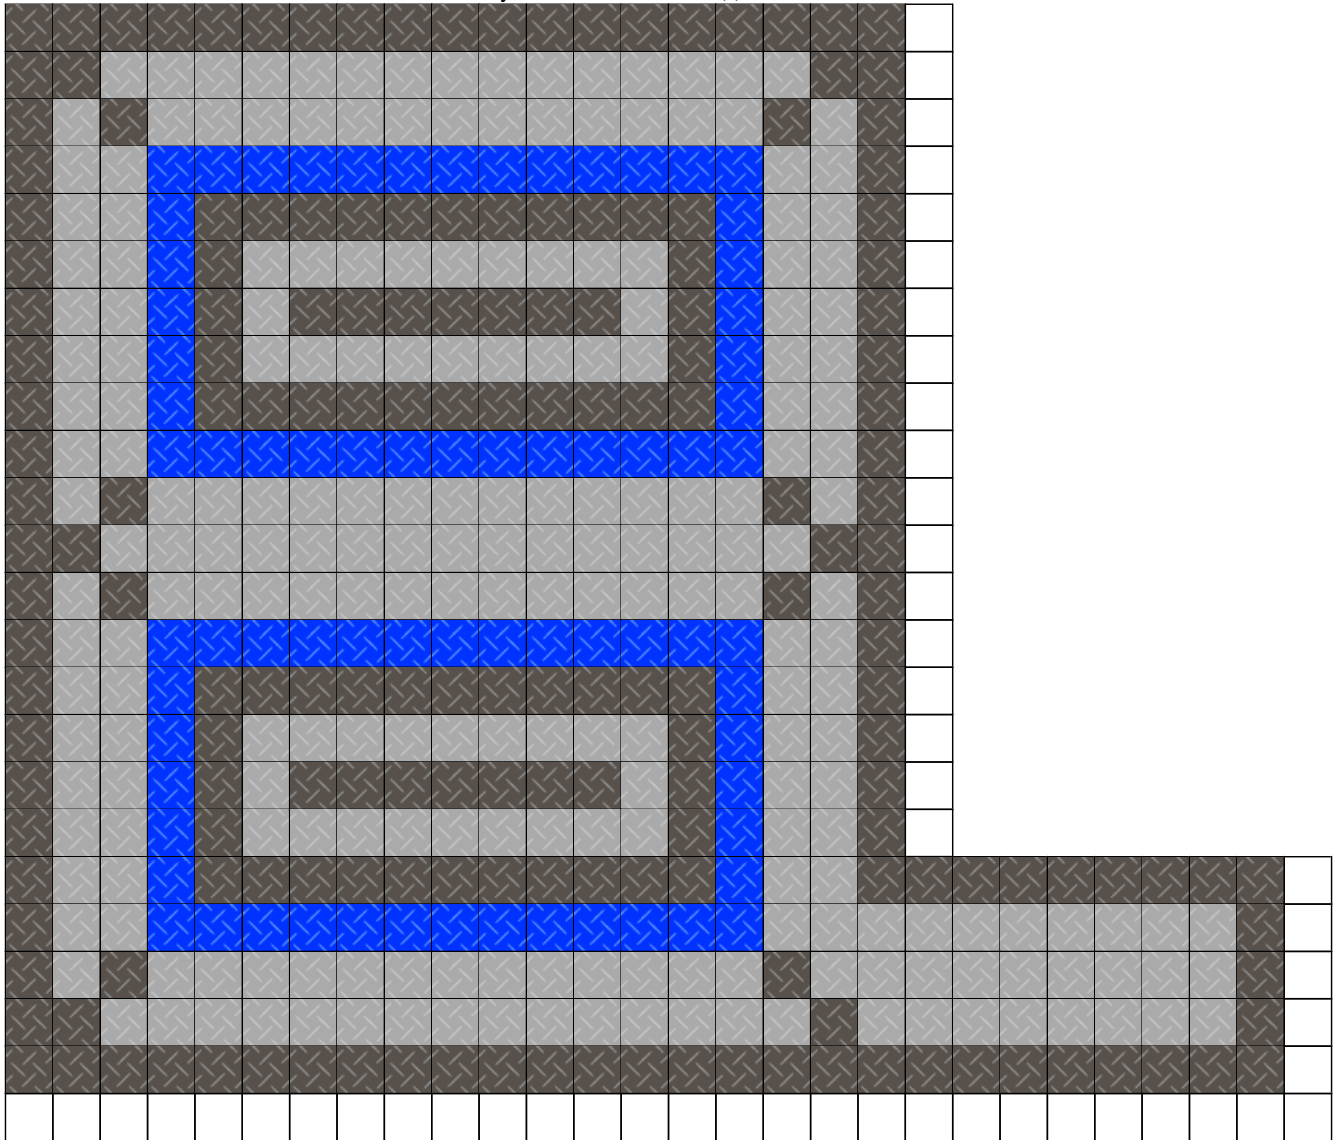

**Your Floor Spec's:**

FLOOR SIZE: 7'8" x 5'9", 19'5" x 23'3" "L"

TILE TOTAL: 528

231 - Graphite Diamond Tile(s)

225 - Alloy Diamond Tile(s)

72 - Royal Blue Diamond Tile(s)

If your print is coming out without a colored floor please see 'Internet Options' under the 'Tools' drop down menu. Under the 'Advanced' tab scroll down to 'Printing'. Click 'Print background colors and images'. Also make sure 'Print Background Colors and Images' is selected in 'Page Setup' under 'File' in your browser. Sorry for the troubles