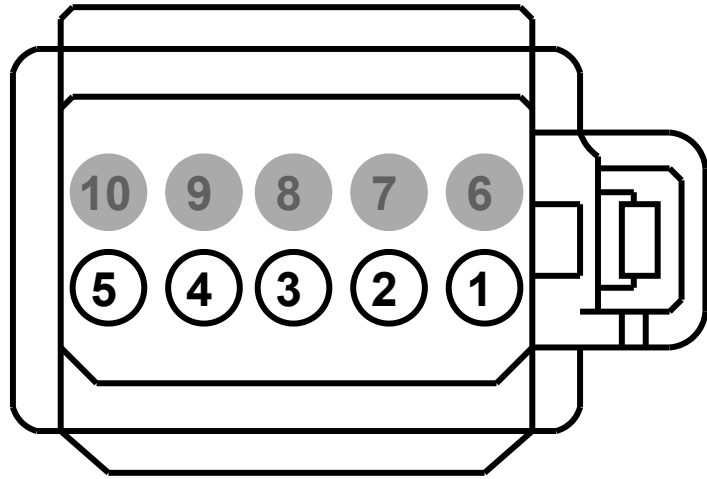

Connector:	Description	Color	Harness	Base Part #	Service Pigtail
C2998	STEERING WHEEL SWITCH, LEFT	BK	14672	part# N/A	Not Available

Pin	Circuit	Gauge	Circuit Function	Qualifier
1	VLN04 (*)	*	CTRL MOD. - IP/SWITCH ILLUMINATION	
2	VES10 (*)	*	SWITCH - SPEED CONTROL COMMAND (SCCS)	
3	RES08 (*)	*	CTRL MOD. - POWERTRAIN # SPEED CONTROL COMMAND RETURN (SCCSRTN)	
4	GD116 (*)	*	GROUND - CROSS CAR BEAM # 3RD STUD	
5	CRH02 (*)	*	SWITCH - HORN	
6	*	*	Not Used	
7	*	*	Not Used	
8	*	*	Not Used	
9	*	*	Not Used	
10	*	*	Not Used	