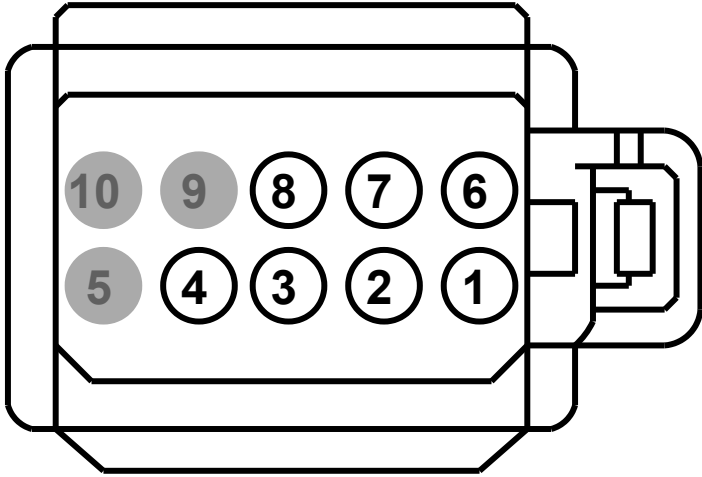

Connector:	Description	Color	Harness	Base Part #	Service Pigtail
C2999	STEERING WHEEL SWITCH, RIGHT	BK	14672	part# N/A	Not Available

Pin	Circuit	Gauge	Circuit Function	Qualifier
1	RMC27 (*)	*	CTRL MOD. - BLUETOOTH # SWITCH STEERING WHEEL RTN	
2	RH111 (*)	*	CTRL MOD. - CLIMATE # DOOR POSITION SENSORS ALSO GENERIC VREF RETURN IN LOGICAL SCHEMATICS	
3	VME54 (*)	*	CTRL MOD. - BLUETOOTH # SWITCH STEERING WHEEL	
4	RMC27 (*)	*	SWITCH - REDUNDANT AUDIO RTN	
5	*	*	Not Used	
6	GD116 (*)	*	GROUND - CROSS CAR BEAM # 3RD STUD	
7	VME14 (*)	*	CTRL MOD. - BLUETOOTH # SWITCH STEERING WHEEL PWR	
8	VLN04 (*)	*	CTRL MOD. - IP/SWITCH ILLUMINATION	
9	*	*	Not Used	
10	*	*	Not Used	