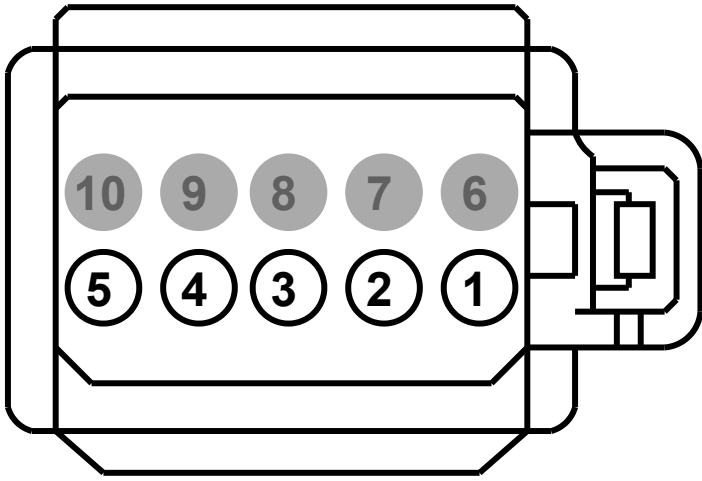

Connector:	Description	Color	Harness	Base Part #	Service Pigtail
C2998	STEERING WHEEL SWITCH, LEFT	BK	14672	part# N/A	Not Available

Pin	Circuit	Gauge	Circuit Function	Qualifier
1	VLN04 (*)	*	CTRL MOD. - IP/SWITCH ILLUMINATION	
2	VES10 (*)	*	SWITCH - SPEED CONTROL COMMAND (SCCS)	
3	RES08 (*)	*	CTRL MOD. - POWERTRAIN # SPEED CONTROL COMMAND RETURN (SCCSRTN)	
4	GD116 (*)	*	GROUND - CROSS CAR BEAM # 3RD STUD	
5	CRH02 (*)	*	SWITCH - HORN	
6	*	*	Not Used	
7	*	*	Not Used	
8	*	*	Not Used	
9	*	*	Not Used	
10	*	*	Not Used	