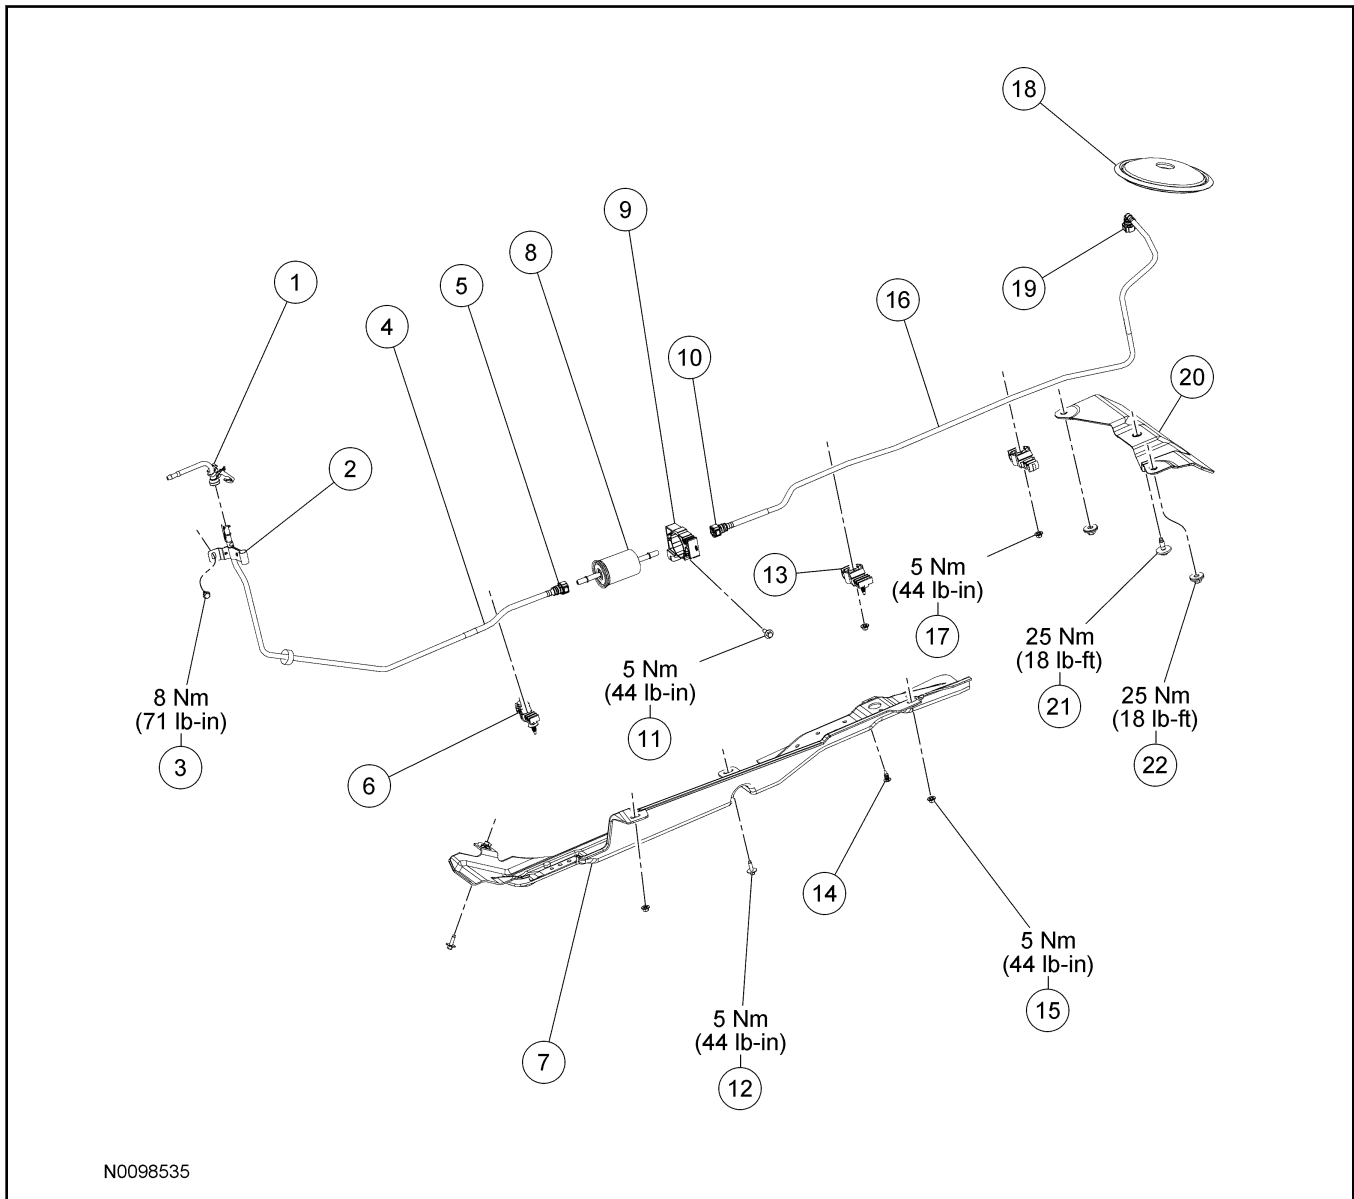

**SECTION 310-01 Fuel Tank and Lines**

CONTENTS	PAGE
Fuel Lines and Fuel Filter — Exploded View .....	310-01-2

Fuel Lines and Fuel Filter — Exploded View

N0098535

Item	Part Number	Description
1	—	Fuel jumper tube-to-front fuel tube spring lock coupling (part of 9J280)
2	—	Fuel tube bundle bracket (part of 9J279)
3	W712583	Fuel tube bundle bracket bolt
4	9J279	Front fuel tube
5	—	Front fuel tube-to-fuel filter quick connect coupling (part of 9J279)
6	—	Fuel tube bundle pin-type retainer (part of 9J279)
7	9E313	Fuel tube bundle shield
8	9155	Fuel filter
9	9180	Fuel filter bracket
10	—	Rear fuel tube-to-fuel filter quick connect coupling (part of 9J279)
11	W701107	Fuel filter bracket bolt
12	W704652	Fuel tube bundle shield bolt (2 required)

(Continued)

Item	Part Number	Description
13	—	Fuel tube bundle retainer (2 required) (part of 9J279)
14	—	Fuel tube bundle shield pin-type retainer (part of 9E313)
15	W520101	Fuel tube bundle shield nut (2 required)
16	9J279	Rear fuel tube
17	W520101	Fuel tube bundle retainer nut (2 required)
18	9C335	Fuel Pump (FP) module access cover
19	—	Rear fuel tube-to-FP module quick connect coupling (part of 9J279)
20	9N226	Fuel tank deflector
21	W703617	Fuel tank deflector bolt
22	W804620	Fuel tank deflector nut (2 required)