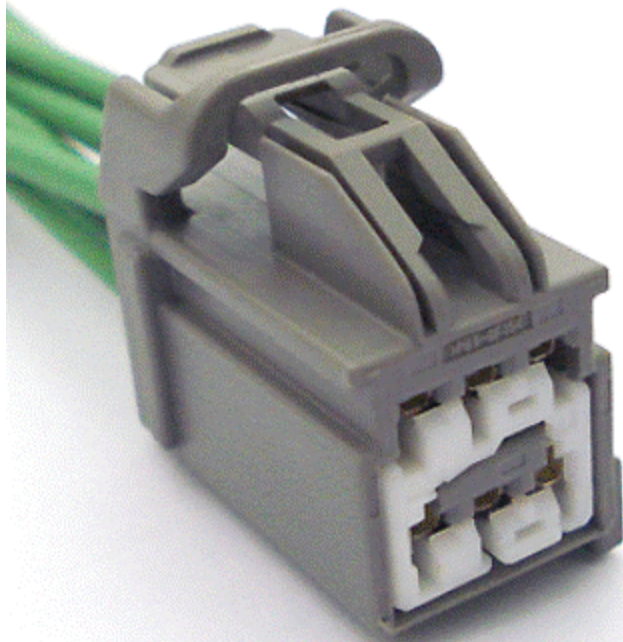

Inline:	Description	Color	Harness	Base Part #	Service Pigtail
C219	Inline		14401 14A005		See Below

MALE
Harness 14401

FEMALE
Harness 14A005

Pin	Circuit	Gauge	Qualifier
1	2048 (RD-BK)	22	
2	2047 (RD-WH)	22	
3	2049 (LG-WH)	22	
4	2050 (LG-BK)	22	
5	48 ()	18	
6	*	*	

Available Pigtail Kits

Pigtail Kit Part Number WPT-962

Service Part Number: **3U2Z-14S411-JBB**

Gauge: **14**

Pin material: **Silver**

Cavities: **6**

Vehicle Uses:

- Switch - Gear Shift Select/Neutral Safety
- Switch - Overdrive Cancel
- Switch - Power Sliding Door

Pigtail Kit Part Number WPT-285

Service Part Number: 3U2Z-14S411-JBA

Gauge:16

Pin material:Tin

Cavities:6

Vehicle Uses:

- Lamp - CHMSL (Center High Mount Stop Lamp)
- Mirror - Sideview
- Sensor - Power Steering Pressure
- Sensor - Transmission Range
- Speaker - Front
- Speaker - Subwoofer
- Switch - Courtesy Lamp - Liftgate
- Switch - Deck Lid / Lift Gate Ajar
- Switch - Fog Lamp
- Switch - Gear Shift Select/Neutral Safety
- Switch - Multifunction (Wiper)
- Switch - Overdrive Cancel
- Switch - Power Sliding Door
- Switch - Reverse Park Aid
- Switch - Seat Lumbar
- Switch - Seat Passenger Side (2nd Row)
- Switch - Traction Control