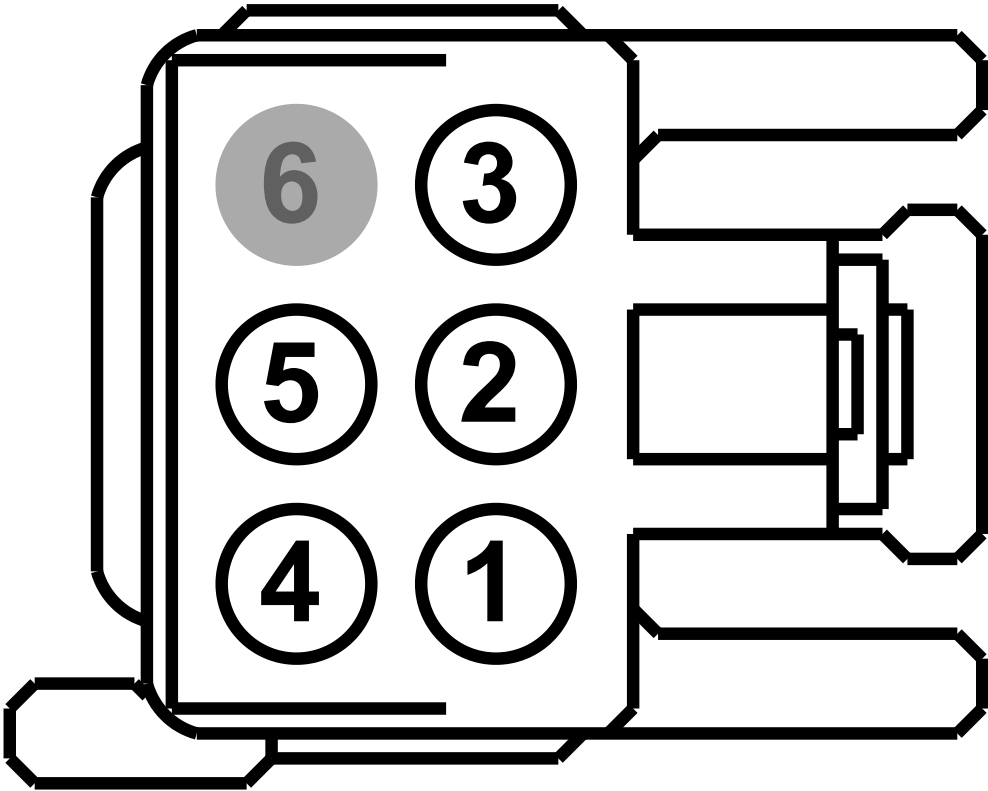

Inline:	Description	Color	Harness	Base Part #	Service Pigtail
C219	Inline		14401 14A005		See Below

MALE
Harness 14401

FEMALE
Harness 14A005

Pin	Circuit	Gauge	Qualifier
1	2048 (RD-BK)	22	
2	2047 (RD-WH)	22	
3	2049 (LG-WH)	22	
4	2050 (LG-BK)	22	
5	48 ()	18	
6	*	*	

Available Pigtail Kits

Pigtail Kit Part Number WPT-962

Service Part Number: **3U2Z-14S411-JBB**

Gauge: **14**

Pin material: **Silver**

Cavities: **6**

Vehicle Uses:

- Switch - Gear Shift Select/Neutral Safety
- Switch - Overdrive Cancel
- Switch - Power Sliding Door

Pigtail Kit Part Number WPT-285

Service Part Number: 3U2Z-14S411-JBA

Gauge:16

Pin material:Tin

Cavities:6

Vehicle Uses:

- Lamp - CHMSL (Center High Mount Stop Lamp)
- Mirror - Sideview
- Sensor - Power Steering Pressure
- Sensor - Transmission Range
- Speaker - Front
- Speaker - Subwoofer
- Switch - Courtesy Lamp - Liftgate
- Switch - Deck Lid / Lift Gate Ajar
- Switch - Fog Lamp
- Switch - Gear Shift Select/Neutral Safety
- Switch - Multifunction (Wiper)
- Switch - Overdrive Cancel
- Switch - Power Sliding Door
- Switch - Reverse Park Aid
- Switch - Seat Lumbar
- Switch - Seat Passenger Side (2nd Row)
- Switch - Traction Control