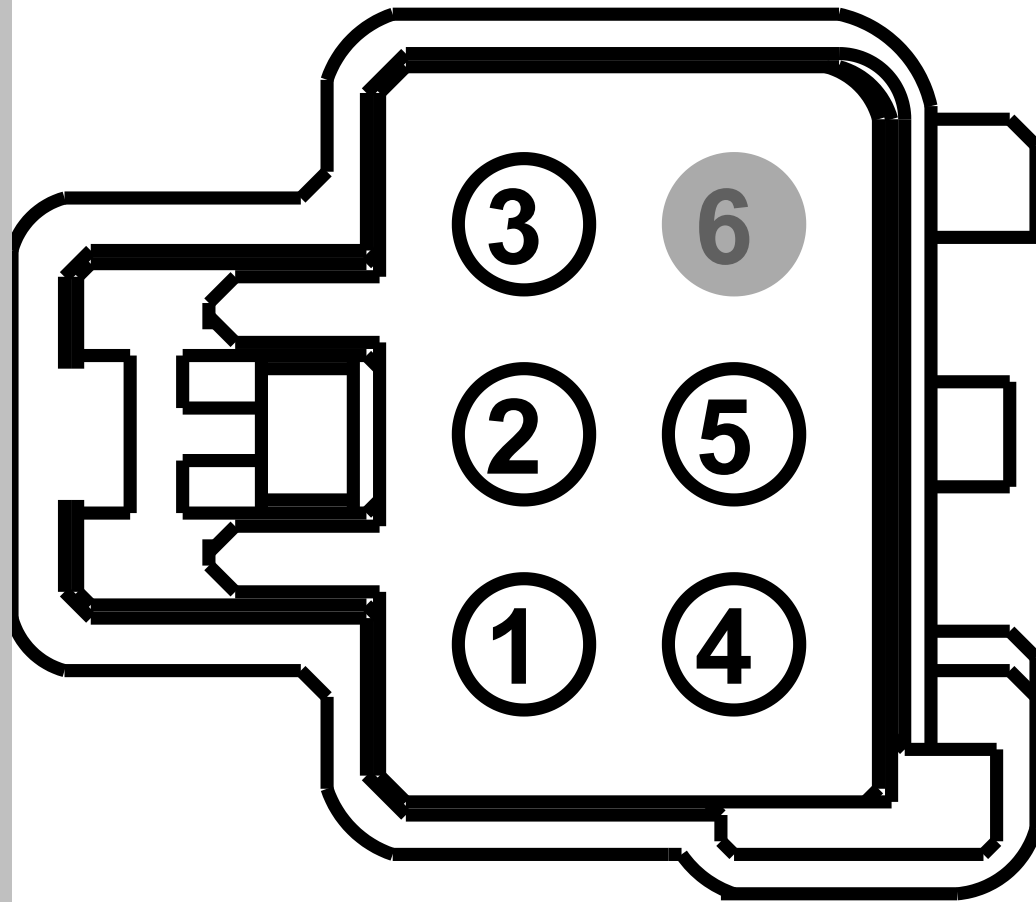

Inline:	Description	Color	Harness	Base Part #	Service Pigtail
C219	Inline		14401 14A005		See Below

MALE
Harness 14401

FEMALE
Harness 14A005

Pin	Circuit	Gauge	Qualifier
1	2048 (RD-BK)	22	
2	2047 (RD-WH)	22	
3	2049 (LG-WH)	22	
4	2050 (LG-BK)	22	
5	48 ()	18	
6	*	*	

Available Pigtail Kits

Pigtail Kit Part Number WPT-962

Service Part Number: **3U2Z-14S411-JBB**

Gauge: **14**

Pin material: **Silver**

Cavities: **6**

Vehicle Uses:

- Switch - Gear Shift Select/Neutral Safety
- Switch - Overdrive Cancel
- Switch - Power Sliding Door

Pigtail Kit Part Number WPT-285

Service Part Number: 3U2Z-14S411-JBA

Gauge:16

Pin material:Tin

Cavities:6

Vehicle Uses:

- Lamp - CHMSL (Center High Mount Stop Lamp)
- Mirror - Sideview
- Sensor - Power Steering Pressure
- Sensor - Transmission Range
- Speaker - Front
- Speaker - Subwoofer
- Switch - Courtesy Lamp - Liftgate
- Switch - Deck Lid / Lift Gate Ajar
- Switch - Fog Lamp
- Switch - Gear Shift Select/Neutral Safety
- Switch - Multifunction (Wiper)
- Switch - Overdrive Cancel
- Switch - Power Sliding Door
- Switch - Reverse Park Aid
- Switch - Seat Lumbar
- Switch - Seat Passenger Side (2nd Row)
- Switch - Traction Control