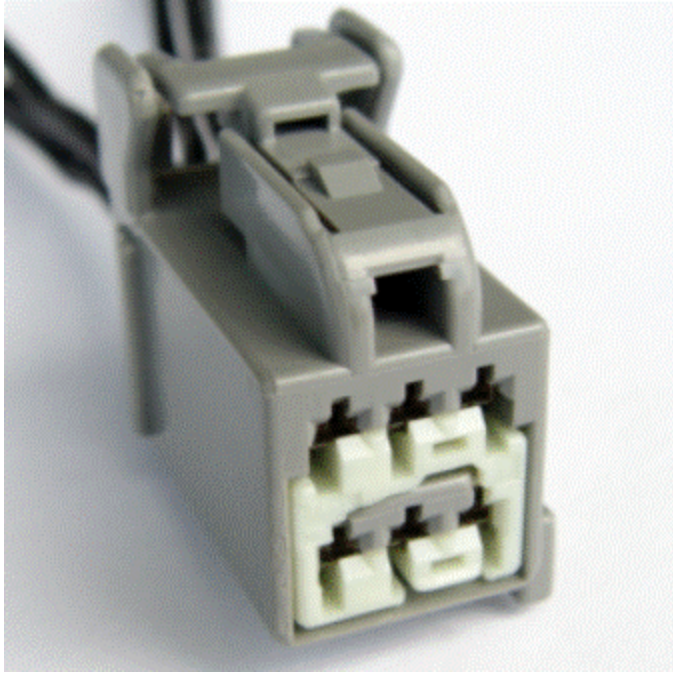

Inline:	Description	Color	Harness	Base Part #	Service Pigtail
C219	Inline		14401 14A005		See Below

MALE
Harness 14401

FEMALE
Harness 14A005

Pin	Circuit	Gauge	Qualifier
1	2048 (RD-BK)	22	
2	2047 (RD-WH)	22	
3	2049 (LG-WH)	22	
4	2050 (LG-BK)	22	
5	48 ()	18	
6	*	*	

Available Pigtail Kits

Pigtail Kit Part Number WPT-962

Service Part Number: **3U2Z-14S411-JBB**

Gauge: **14**

Pin material: **Silver**

Cavities: **6**

Vehicle Uses:

- Switch - Gear Shift Select/Neutral Safety
- Switch - Overdrive Cancel
- Switch - Power Sliding Door

Pigtail Kit Part Number WPT-285

Service Part Number: 3U2Z-14S411-JBA

Gauge:16

Pin material:Tin

Cavities:6

Vehicle Uses:

- Lamp - CHMSL (Center High Mount Stop Lamp)
- Mirror - Sideview
- Sensor - Power Steering Pressure
- Sensor - Transmission Range
- Speaker - Front
- Speaker - Subwoofer
- Switch - Courtesy Lamp - Liftgate
- Switch - Deck Lid / Lift Gate Ajar
- Switch - Fog Lamp
- Switch - Gear Shift Select/Neutral Safety
- Switch - Multifunction (Wiper)
- Switch - Overdrive Cancel
- Switch - Power Sliding Door
- Switch - Reverse Park Aid
- Switch - Seat Lumbar
- Switch - Seat Passenger Side (2nd Row)
- Switch - Traction Control