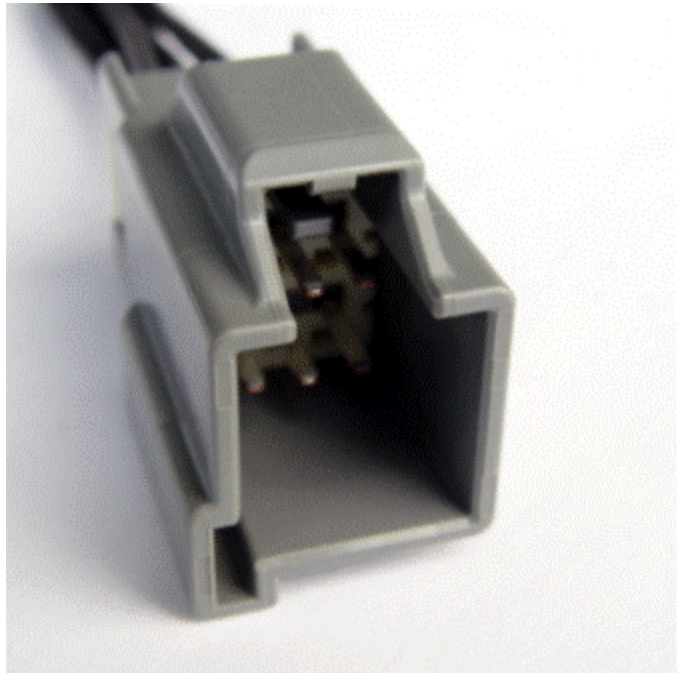

Connector:	Description	Color	Harness	Base Part #	Service Pigtail
C307	TRANSMISSION SHIFT SELECTOR	GY	14A005	7210	See Below

Pin	Circuit	Gauge	Circuit Function	Qualifier
1	1205 (BK)	18	Ground	
2	664 (YE-LG)	18	Key removal inhibit solenoid, control	
3	1040 (RD-BK)	22	Park interlock solenoid, control	
4	19 (LB-RD)	22	Illumination power	
5	1415 (LB-YE)	22	Voltage in Run or Accessory (overload protected)	
6	224 (TN-WH)	22	Transmission overdrive cancel switch signal	

Available Pigtail Kits	
------------------------	--

Pigtail Kit Part Number WPT-444

Service Part Number: **3U2Z-14S411-NBA**

Gauge: **16**

Pin material: **Tin**

Cavities: **6**

Vehicle Uses:

- Element - Heated Seat
- Lamp - CHMSL (Center High Mount Stop Lamp)
- Lamp - Courtesy - Footwell
- Lamp - Park/Turn/Stop
- Lamp - Park/Turn/Stop/Reverse - Inline (Male)
- Motor - Adjustable Pedal
- Switch - Gear Shift Select/Neutral Safety
- Switch - Multifunction