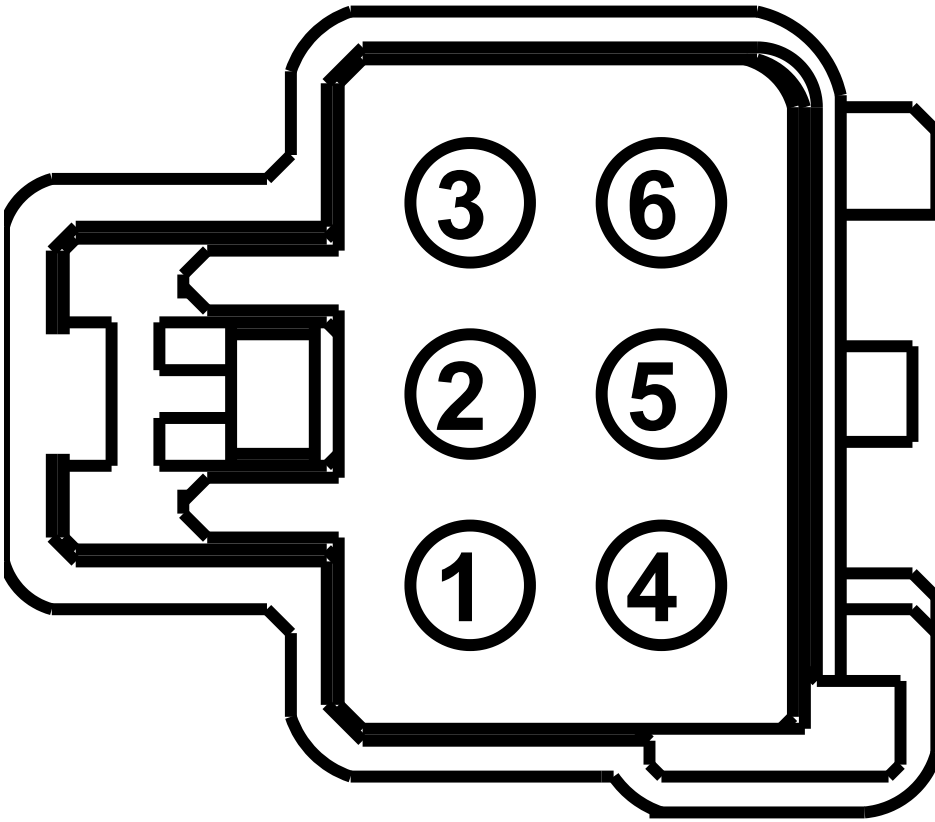

Connector:	Description	Color	Harness	Base Part #	Service Pigtail
C307	TRANSMISSION SHIFT SELECTOR	GY	14A005	7210	See Below

Pin	Circuit	Gauge	Circuit Function	Qualifier
1	1205 (BK)	18	Ground	
2	664 (YE-LG)	18	Key removal inhibit solenoid, control	
3	1040 (RD-BK)	22	Park interlock solenoid, control	
4	19 (LB-RD)	22	Illumination power	
5	1415 (LB-YE)	22	Voltage in Run or Accessory (overload protected)	
6	224 (TN-WH)	22	Transmission overdrive cancel switch signal	

Available Pigtail Kits	
------------------------	--

Pigtail Kit Part Number WPT-444

Service Part Number: **3U2Z-14S411-NBA**

Gauge: **16**

Pin material: **Tin**

Cavities: **6**

Vehicle Uses:

- Element - Heated Seat
- Lamp - CHMSL (Center High Mount Stop Lamp)
- Lamp - Courtesy - Footwell
- Lamp - Park/Turn/Stop
- Lamp - Park/Turn/Stop/Reverse - Inline (Male)
- Motor - Adjustable Pedal
- Switch - Gear Shift Select/Neutral Safety
- Switch - Multifunction