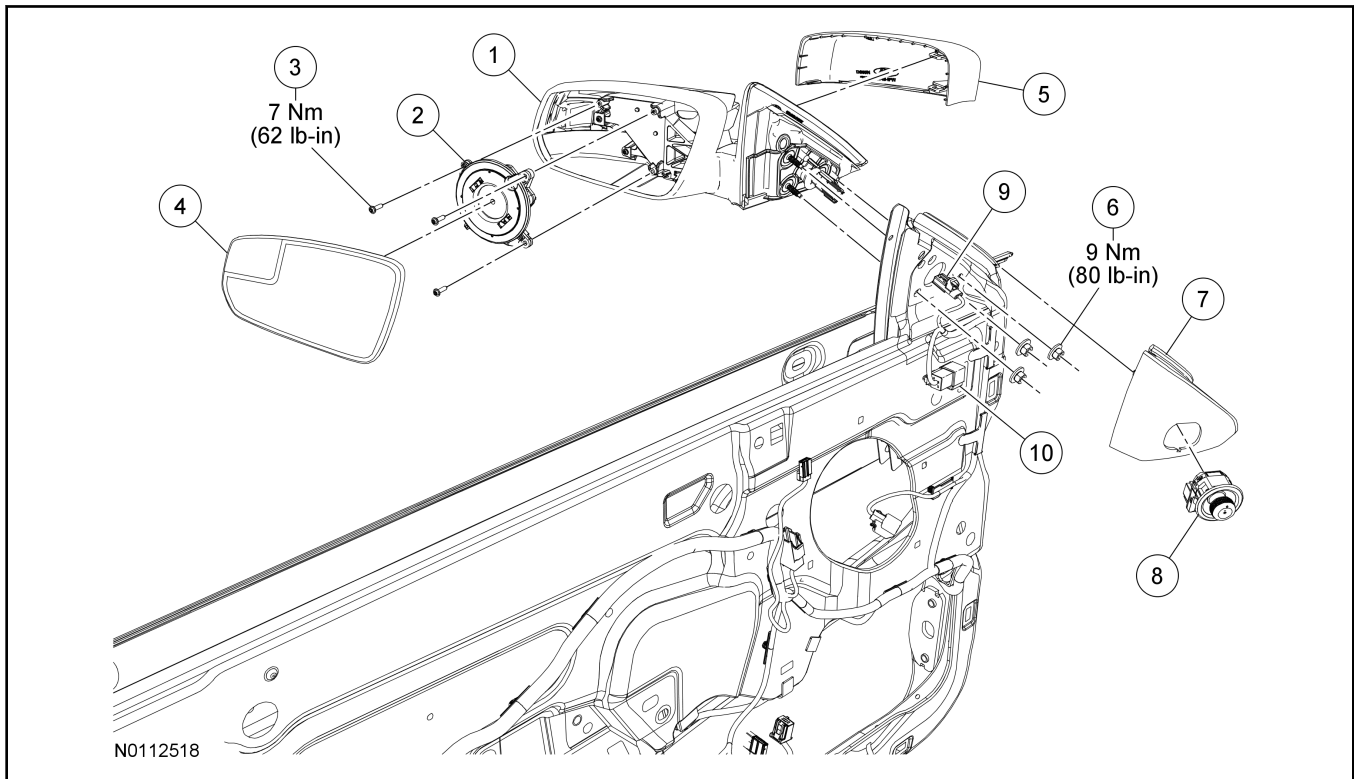

**SECTION 501-09 Rear View Mirrors**

**CONTENTS**

**PAGE**

Exterior Mirrors — Exploded View .....	501-09-2
--	----------

### NOTE:

LH shown, RH similar.

Item	Part Number	Description
1	17682 RH/ 17683 LH	Exterior mirror
2	17D696	Exterior mirror motor
3	—	Exterior mirror motor screw (3 required) (part of 17D696)
4	17K707	Exterior mirror glass
5	17K709	Exterior mirror cover
6	N621907	Exterior mirror mounting nut (3 required)
7	17K709	Sail trim panel
8	17B676	Exterior mirror control switch
9	—	Exterior mirror motor connector (part of 14631)
10	—	Exterior mirror control switch connector (part of 14631)