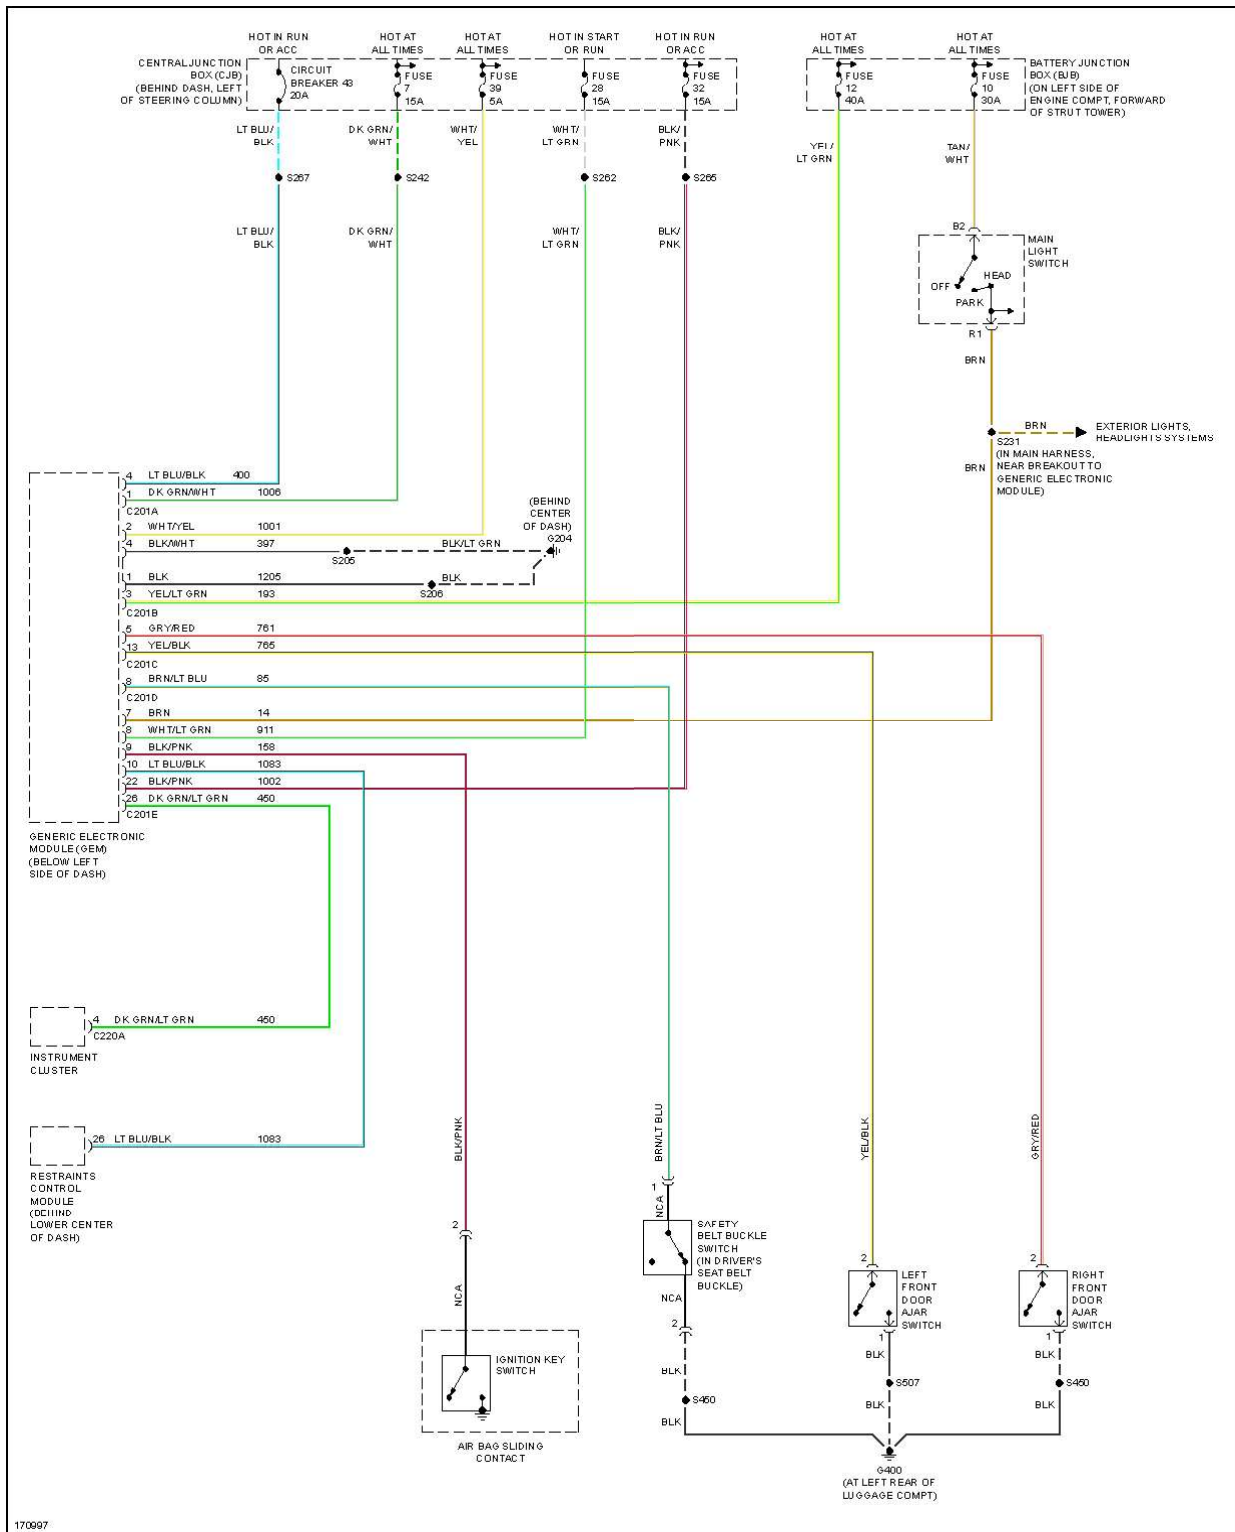

2003 Ford Mustang

2003 SYSTEM WIRING DIAGRAMS Ford - Mustang

170997

Fig. 54: Warning Systems Circuit

WIPER/WASHER