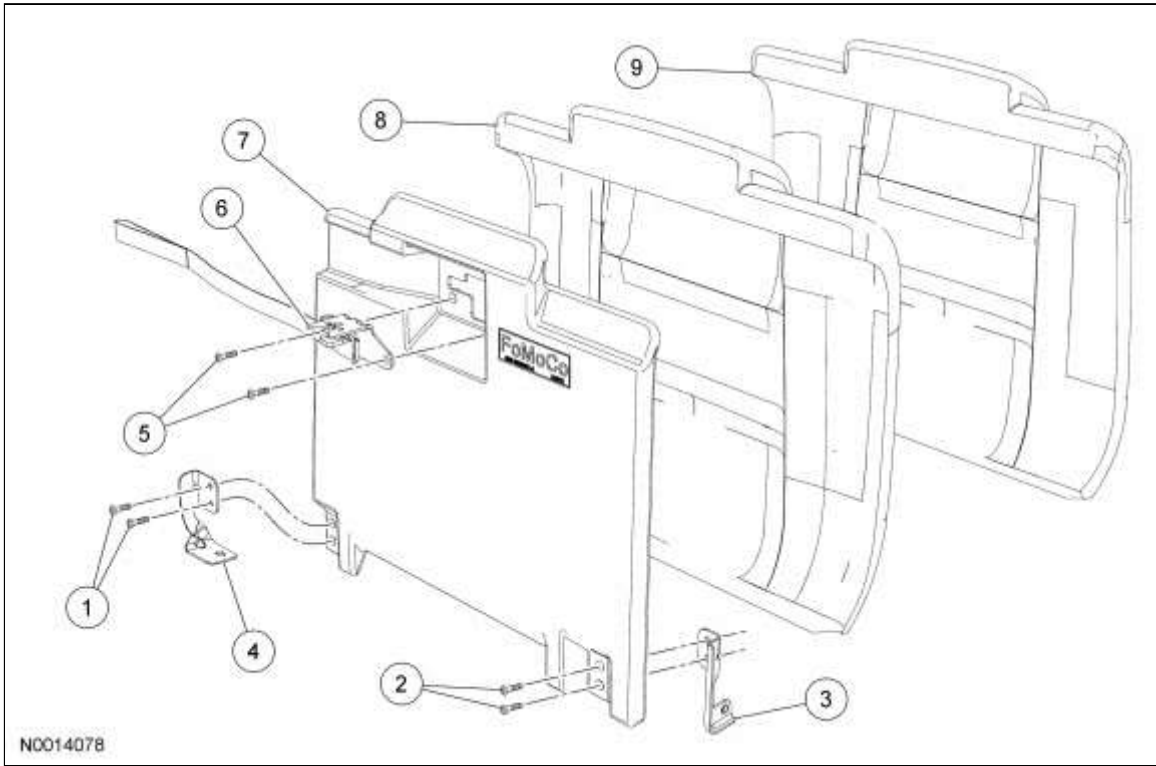

Seat — Exploded View, Rear

Hard Top 50 Percent Backrest

N0014078

Item	Part Number	Description
1	—	Rivets
2	—	Rivets
3	—	Inboard pivot bracket
4	60515	Outboard pivot bracket
5	—	Rivets
6	—	Backrest latch assembly
7	60509	Backrest panel
8	—	Backrest foam pad
9	66601	Backrest trim cover