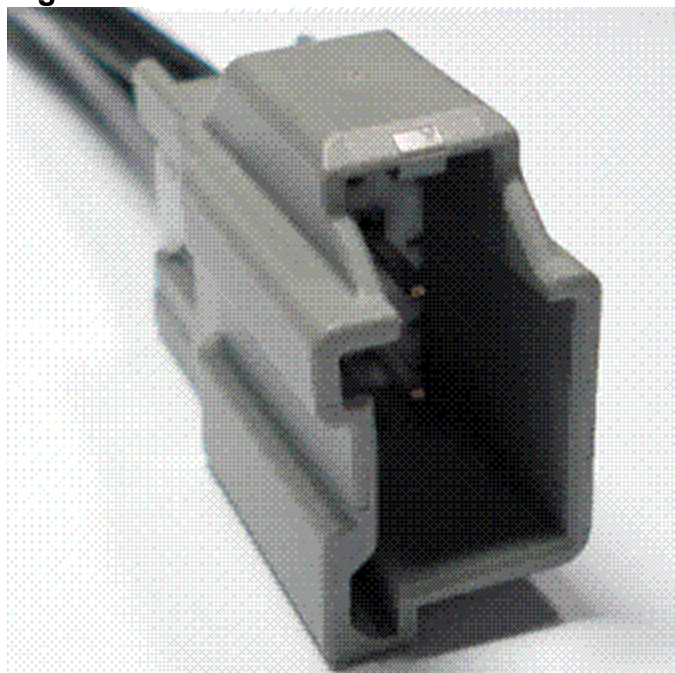

Inline:	Description	Color	Harness	Base Part #	Service Pigtail
C248	Inline		14401 13E720		See Below

MALE
Harness 14401

FEMALE
Harness 13E720

Pin	Circuit	Gauge	Qualifier
1	2094 (VT-OG)	22	14401
1	CLN44 (OG)	22	13E720
2	2095 (DB)	22	14401
2	CLN45 (GN)	22	13E720
3	2238 (TN-BK)	22	14401
3	CLN46 (BU)	22	13E720
4	1396 (VT-WH)	22	14401
4	RLN44 (BN)	22	13E720

Available Pigtail Kits

Pigtail Kit Part Number: WPT-1076

Service Part Number:**3U2Z-14S411-BUB**

Gauge: **14**

Pin material: **Tin (greased)**

Cavities: **4**

Vehicle Uses:

Connector - Inline

Element - Heated Seat

Lamp - Ash Tray

Lamp - Courtesy - Footwell

Module - Remote Keyless Entry

Motor - Heater/AC Blower (Auxiliary)

Radio - Amplifier

Switch - Convertable Top

Pigtail Kit Part Number: WPT-977

Service Part Number:**3U2Z-14S411-LUB**

Gauge: **14**

Pin material: **Silver**

Cavities: **4**

Vehicle Uses:

Element - Heated Seat

Lamp - Ambient Lighting

Lamp - Courtesy - Footwell