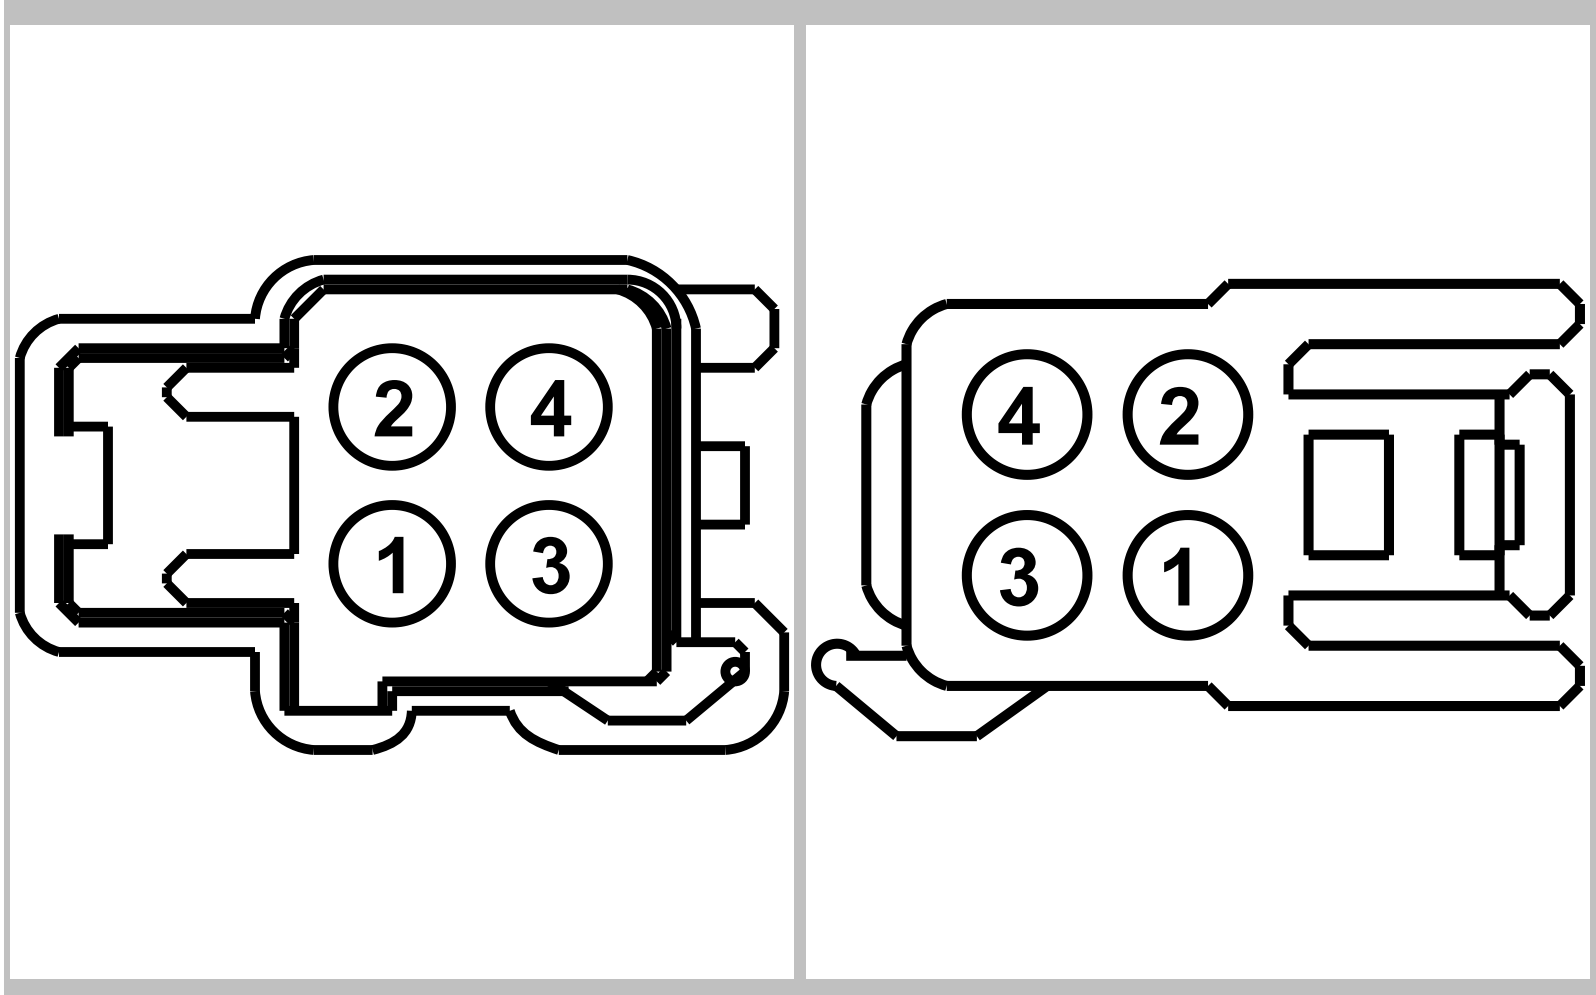

Inline:	Description	Color	Harness	Base Part #	Service Pigtail
C248	Inline		14401 13E720		See Below

MALE
Harness 14401

FEMALE
Harness 13E720

Pin	Circuit	Gauge	Qualifier
1	2094 (VT-OG)	22	14401
1	CLN44 (OG)	22	13E720
2	2095 (DB)	22	14401
2	CLN45 (GN)	22	13E720
3	2238 (TN-BK)	22	14401
3	CLN46 (BU)	22	13E720
4	1396 (VT-WH)	22	14401
4	RLN44 (BN)	22	13E720

Available Pigtail Kits

Pigtail Kit Part Number: WPT-1076

Service Part Number:**3U2Z-14S411-BUB**

Gauge: **14**

Pin material: **Tin (greased)**

Cavities: **4**

Vehicle Uses:

Connector - Inline

Element - Heated Seat

Lamp - Ash Tray

Lamp - Courtesy - Footwell

Module - Remote Keyless Entry

Motor - Heater/AC Blower (Auxiliary)

Radio - Amplifier

Switch - Convertable Top

Pigtail Kit Part Number: WPT-977

Service Part Number:**3U2Z-14S411-LUB**

Gauge: **14**

Pin material: **Silver**

Cavities: **4**

Vehicle Uses:

Element - Heated Seat

Lamp - Ambient Lighting

Lamp - Courtesy - Footwell