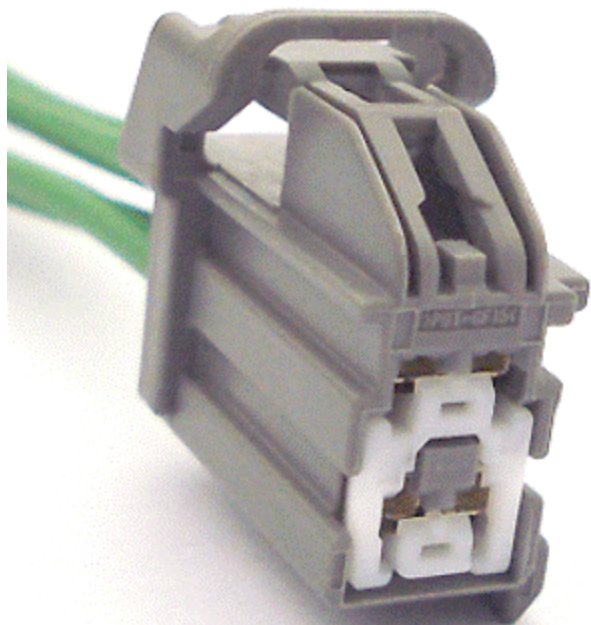

Inline:	Description	Color	Harness	Base Part #	Service Pigtail
C248	Inline		14401 13E720		See Below

MALE
Harness 14401

FEMALE
Harness 13E720

Pin	Circuit	Gauge	Qualifier
1	2094 (VT-OG)	22	14401
1	CLN44 (OG)	22	13E720
2	2095 (DB)	22	14401
2	CLN45 (GN)	22	13E720
3	2238 (TN-BK)	22	14401
3	CLN46 (BU)	22	13E720
4	1396 (VT-WH)	22	14401
4	RLN44 (BN)	22	13E720

Available Pigtail Kits

Pigtail Kit Part Number: WPT-1076

Service Part Number:**3U2Z-14S411-BUB**

Gauge: **14**

Pin material: **Tin (greased)**

Cavities: **4**

Vehicle Uses:

Connector - Inline

Element - Heated Seat

Lamp - Ash Tray

Lamp - Courtesy - Footwell

Module - Remote Keyless Entry

Motor - Heater/AC Blower (Auxiliary)

Radio - Amplifier

Switch - Convertable Top

Pigtail Kit Part Number: WPT-977

Service Part Number:**3U2Z-14S411-LUB**

Gauge: **14**

Pin material: **Silver**

Cavities: **4**

Vehicle Uses:

Element - Heated Seat

Lamp - Ambient Lighting

Lamp - Courtesy - Footwell