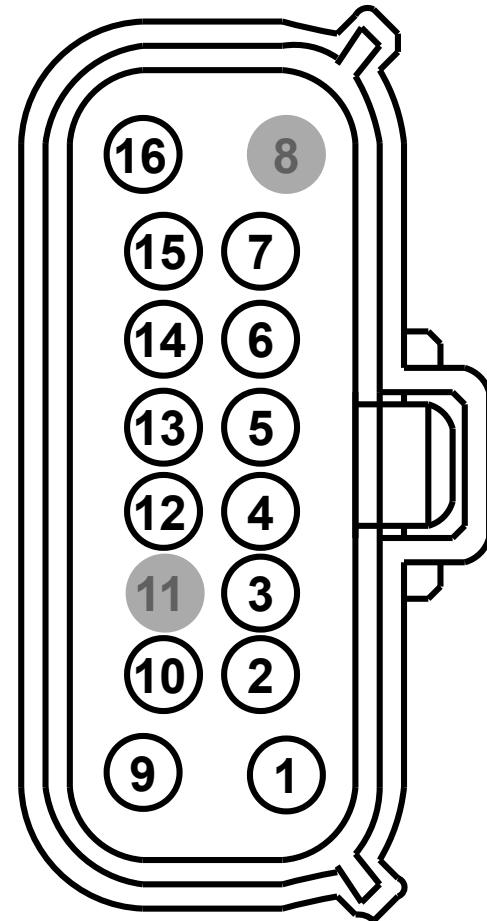

Inline:	Description	Color	Harness	Base Part #	Service Pigtail
C300	Inline		14A576 14A005		See Below

**MALE**  
Harness 14A576

**FEMALE**  
Harness 14A005

Pin	Circuit	Gauge	Qualifier
1	2124 (YE-LB)	16	
2	1203 (BK-LB)	20	
3	1203 (BK-LB)	20	
4	2090 (DB-OG)	22	
5	2088 (TN-RD)	22	
6	2089 (OG-BK)	22	
7	1918 (BN-WH)	22	

8	*	*	
9	1205 (BK)	20	
10	1514 (RD-BK)	22	
11	*	*	
12	2089 (OG-BK)	22	
13	937 (RD-WH)	20	
14	937 (RD-WH)	20	
15	1919 (PK-OG)	22	
16	1462 (RD-WH)	20	

**Available Pigtail Kits**

**Pigtail Kit Part Number WPT-892**

Service Part Number: **7U2Z-14S411-KA**

Gauge: **12 16**

Pin material: **Tin & Silver**

Cavities: **16**

Vehicle Uses:

- Connector - Inline