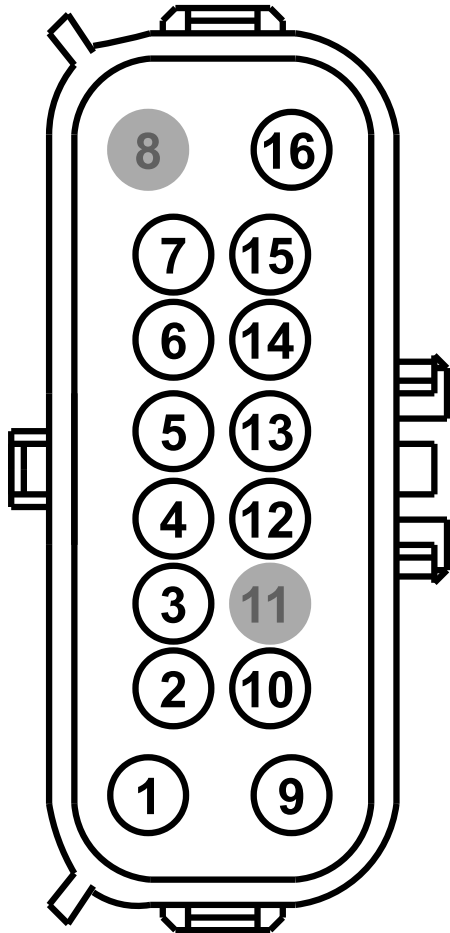

Inline:	Description	Color	Harness	Base Part #	Service Pigtail
C300	Inline		14A576 14A005		See Below

**MALE**  
Harness 14A576

**FEMALE**  
Harness 14A005

Pin	Circuit	Gauge	Qualifier
1	2124 (YE-LB)	16	
2	1203 (BK-LB)	20	
3	1203 (BK-LB)	20	
4	2090 (DB-OG)	22	
5	2088 (TN-RD)	22	
6	2089 (OG-BK)	22	
7	1918 (BN-WH)	22	

8	*	*	
9	1205 (BK)	20	
10	1514 (RD-BK)	22	
11	*	*	
12	2089 (OG-BK)	22	
13	937 (RD-WH)	20	
14	937 (RD-WH)	20	
15	1919 (PK-OG)	22	
16	1462 (RD-WH)	20	

**Available Pigtail Kits**

**Pigtail Kit Part Number WPT-892**

Service Part Number: **7U2Z-14S411-KA**

Gauge: **12 16**

Pin material: **Tin & Silver**

Cavities: **16**

Vehicle Uses:

- Connector - Inline