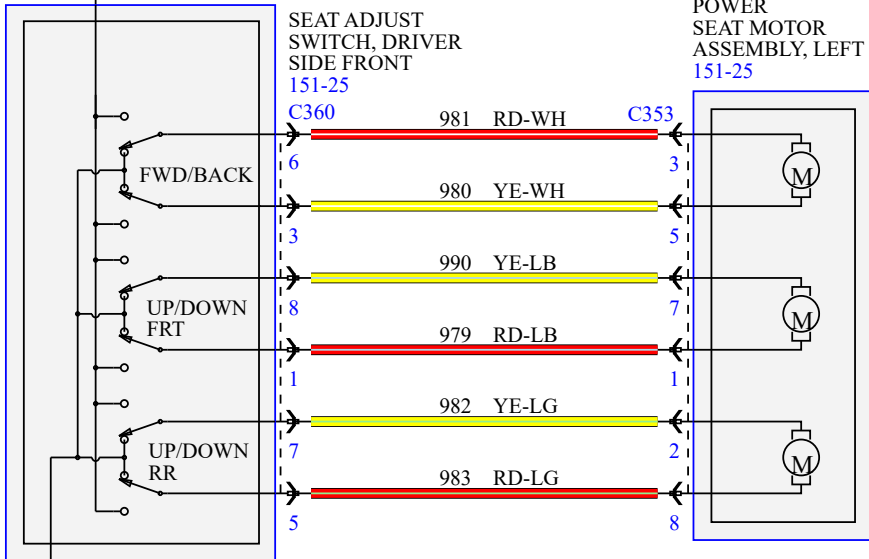

Hot at all times

BUSSED ELECTRICAL CENTER (BEC) 11-1

A5 C1035D

566 DG

12 C311

S302

566 DG

4 C360

566 DG

1205 BK

1205 BK