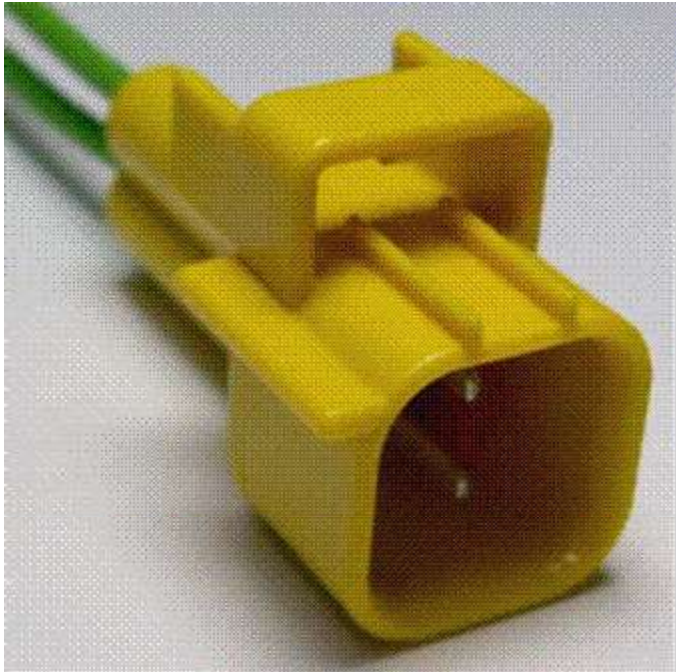

Connector:	Description	Color	Harness	Base Part #	Service Pigtail
C367	SIDE AIR BAG MODULE, LEFT	YE	14A005	part# N/A	See Below

Pin	Circuit	Gauge	Circuit Function	Qualifier
1	CR105 (GN-BU)	18	CTRL MOD. - AIR BAG SIDE SEAT MOUNTED FRONT DRIVER SIDE	
2	RR105 (GY-YE)	18	CTRL MOD. - AIR BAG SIDE SEAT MOUNTED FRONT DRIVER SIDE	

Available Pigtail Kits

Pigtail Kit Part Number WPT-1244

Service Part Number: **AU2Z-14S411-BMA**
 Gauge: **16**
 Pin material: **Silver**
 Cavities: **2**

Vehicle Uses:

- Pretensioner - Seat Belt (Passenger)