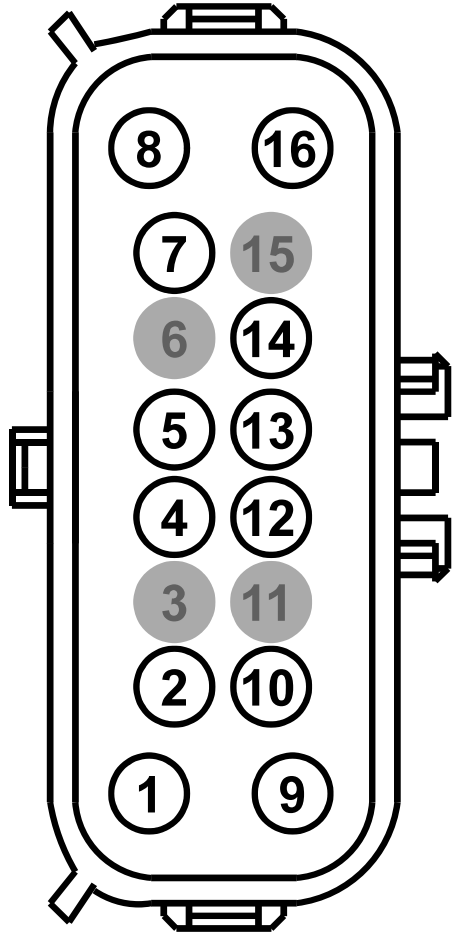

Inline:	Description	Color	Harness	Base Part #	Service Pigtail
C300	Inline	BK	14A576 14A005		See Below

**MALE**  
Harness 14A576

**FEMALE**  
Harness 14A005

Pin	Circuit	Gauge	Qualifier
1	SBB31 (WH-RD)	14	14A005
1	SBB31 (WH-RD)	14	14A576 - power seat
2	CBP46 (WH-BU)	22	
3	*	*	
4	LR142 (YE-BU)	22	
5	VR216 (GN-OG)	22	
6	*	*	
7	VR210 (BU-BN)	22	
8	GD138 (BK-WH)	20	
9	CHS07 (GY-BU)	16	14A005
9	CHS07 (GY-BU)	16	14A576 - heated seats
10	CR203 (GY-VT)	20	14A576
10	CR203 (GY-VT)	22	14A005
11	*	*	
12	VDB05 (WH)	22	
13	VDB04 (WH-BU)	22	
14	GD138 (BK-WH)	20	14A005
14	GD138 (BK-WH)	22	14A576
15	*	*	
16	GD139 (BK-YE)	14	14A005
16	GD139 (BK-YE)	16	14A576 - heated seats

Available Pigtail Kits

**Pigtail Kit Part Number WPT-892**

Service Part Number: **7U2Z-14S411-KA**  
Gauge: **12 16**  
Pin material: **Tin & Silver**  
Cavities: **16**

**Vehicle Uses:**

- Connector - Inline
- For Mating Connector Refer To WPT-891

**Pigtail Kit Part Number WPT-1393**

Service Part Number: **7U2Z-14S411-KB**  
Gauge: **14 18**  
Pin material: **Tin & Silver**  
Cavities: **16**

**Vehicle Uses:**

- Connector - Inline