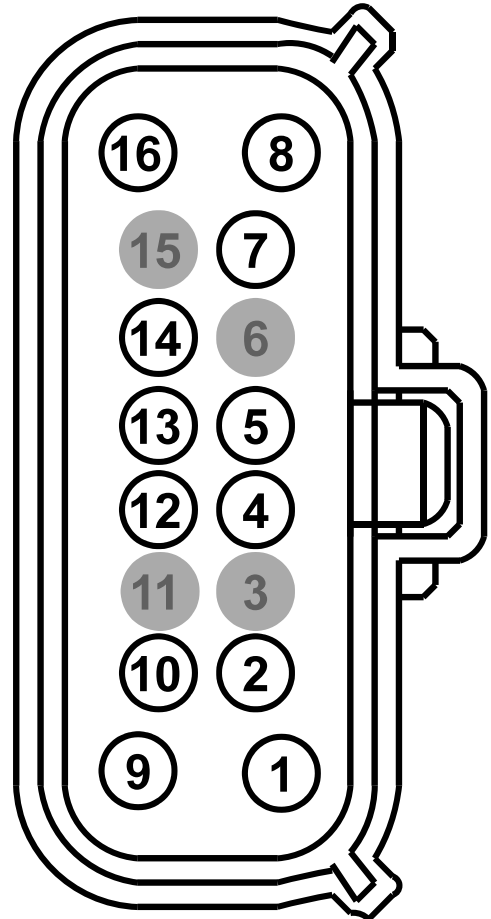

Inline:	Description	Color	Harness	Base Part #	Service Pigtail
C300	Inline	BK	14A576 14A005		See Below

**MALE**  
Harness 14A576

**FEMALE**  
Harness 14A005

Pin	Circuit	Gauge	Qualifier
1	SBB31 (WH-RD)	14	14A005
1	SBB31 (WH-RD)	14	14A576 - power seat
2	CBP46 (WH-BU)	22	
3	*	*	
4	LR142 (YE-BU)	22	
5	VR216 (GN-OG)	22	
6	*	*	
7	VR210 (BU-BN)	22	
8	GD138 (BK-WH)	20	
9	CHS07 (GY-BU)	16	14A005
9	CHS07 (GY-BU)	16	14A576 - heated seats
10	CR203 (GY-VT)	20	14A576
10	CR203 (GY-VT)	22	14A005
11	*	*	
12	VDB05 (WH)	22	
13	VDB04 (WH-BU)	22	
14	GD138 (BK-WH)	20	14A005
14	GD138 (BK-WH)	22	14A576
15	*	*	
16	GD139 (BK-YE)	14	14A005
16	GD139 (BK-YE)	16	14A576 - heated seats

Available Pigtail Kits

**Pigtail Kit Part Number WPT-892**

Service Part Number: **7U2Z-14S411-KA**  
Gauge: **12 16**  
Pin material: **Tin & Silver**  
Cavities: **16**

**Vehicle Uses:**

- Connector - Inline
- For Mating Connector Refer To WPT-891

**Pigtail Kit Part Number WPT-1393**

Service Part Number: **7U2Z-14S411-KB**  
Gauge: **14 18**  
Pin material: **Tin & Silver**  
Cavities: **16**

**Vehicle Uses:**

- Connector - Inline