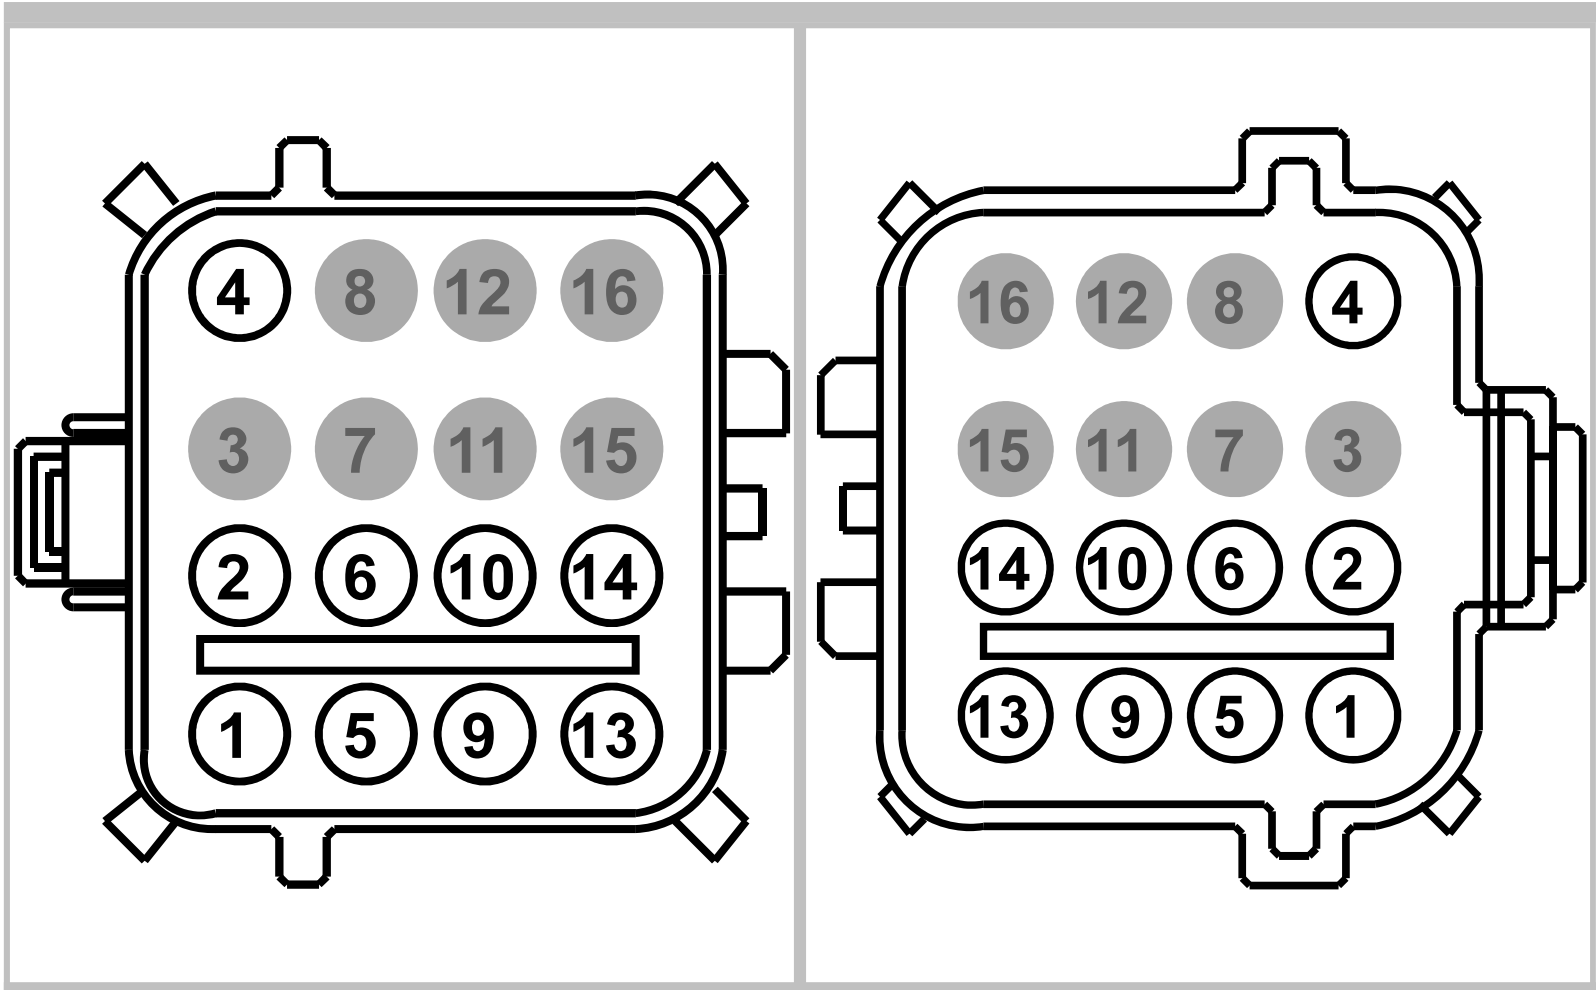

Inline:	Description	Color	Harness	Base Part #	Service Pigtail
C300	Inline		14A005 14A576		Not Available

MALE
Harness 14A005

FEMALE
Harness 14A576

Pin	Circuit	Gauge	Qualifier
1	1918 (BR-WH)	22	
2	1919 (PK-OG)	22	
3	*	*	
4	2090 (DB-OG)	22	
5	2088 (TN-RD)	22	
6	2089 (OG-BK)	22	
7	*	*	
8	*	*	
9	1203 (BK-LB)	20	
10	1514 (RD-BK)	22	
11	*	*	
12	*	*	
13	1203 (BK-LB)	20	
14	937 (RD-WH)	20	
15	*	*	
16	*	*	