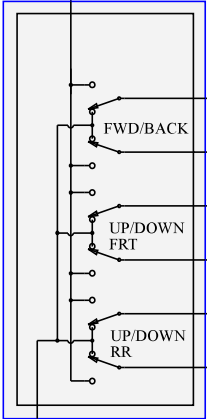

Hot at all times

BUSED ELECTRICAL CENTER (BEC)
11-1
13-1

A5 C1035D

566 DG

12 C311

S302

566 DG → POWER DISTRIBUTION/SJB 13-1

566 DG

4 C360

SEAT ADJUST SWITCH, DRIVER SIDE FRONT
151-23
C360

981 RD-WH

C353

POWER SEAT MOTOR ASSEMBLY, LEFT 151-23

980 YE-WH

990 YE-LB

979 RD-LB