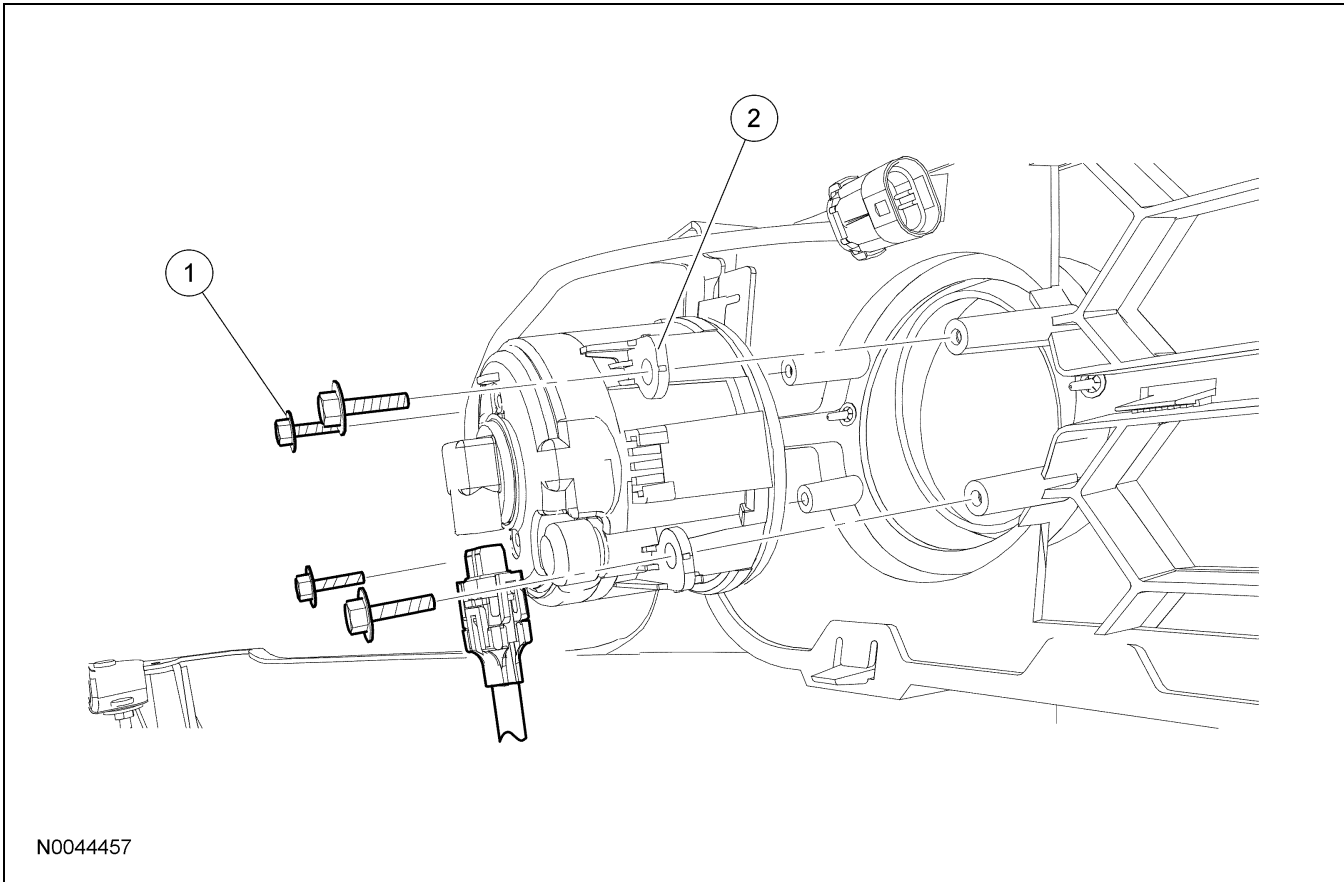

REMOVAL AND INSTALLATION

Fog Lamp

V8 Engine

Item	Part Number	Description
1	W505974S	Fog lamp mounting screws (4 required)
2	15K201/15201	Fog lamp assembly (RH/LH)

REMOVAL AND INSTALLATION (Continued)**V6 Engine**

Item	Part Number	Description
1	W707607S	Fog lamp mounting screws (4 required)
2	15200	Fog lamp assembly (RH/LH)

Removal and Installation

1. Remove the front bumper cover. For additional information, refer to Section 501-19.
2. Remove the 4 screws and the fog lamp.
3. To install, reverse the removal procedure.