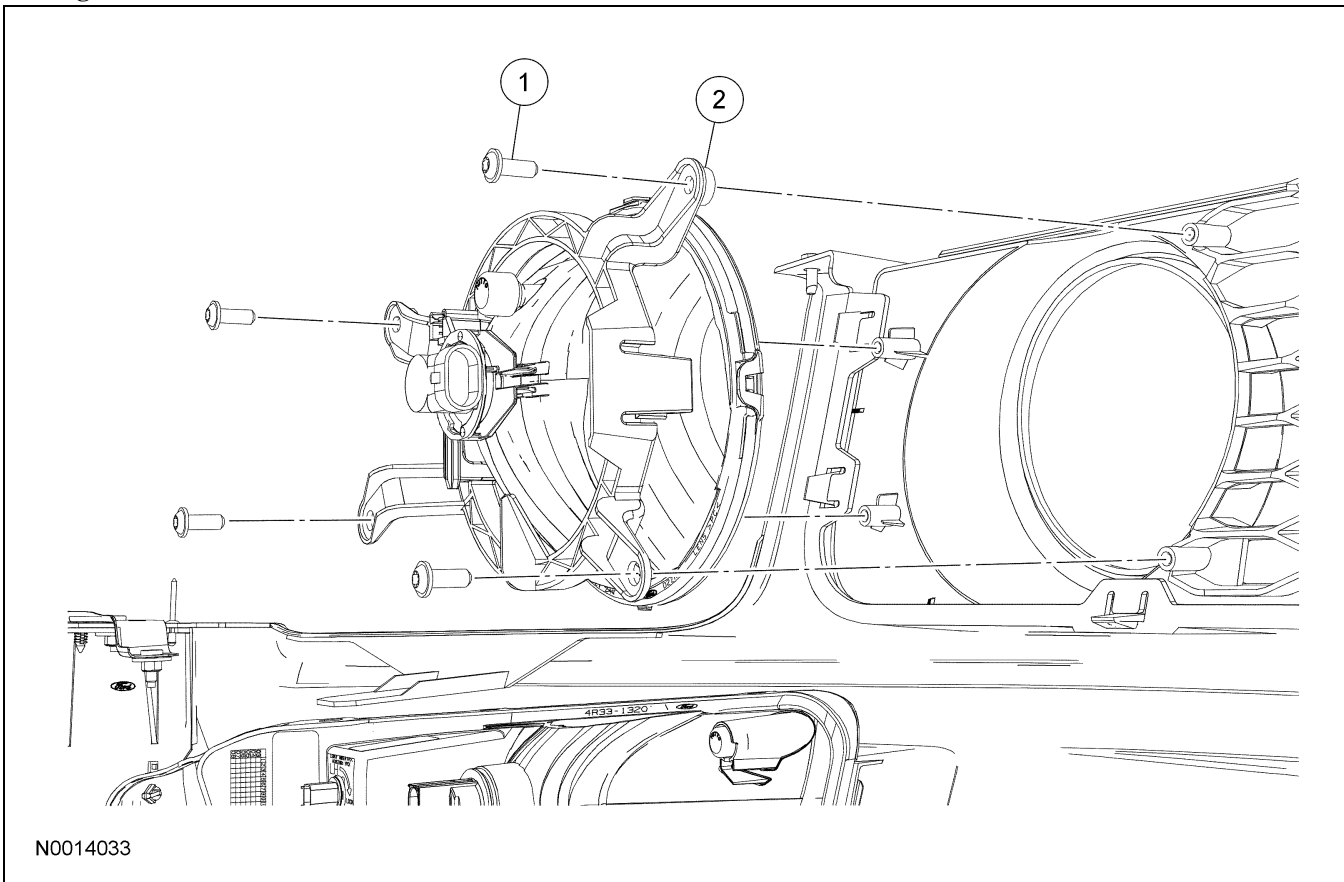

REMOVAL AND INSTALLATION

Fog Lamp

V8 Engine

Item	Part Number	Description
1	W505974S	Fog lamp mounting screws (4 required)
2	15K201/15201	Fog lamp assembly (RH/LH)

REMOVAL AND INSTALLATION (Continued)**V6 Engine**

Item	Part Number	Description
1	W707607S	Fog lamp mounting screws (4 required)
2	15200	Fog lamp assembly (RH/LH)

Removal and Installation

1. Remove the front bumper cover. For additional information, refer to Section 501-19.
2. Remove the 4 screws and the fog lamp.
3. To install, reverse the removal procedure.