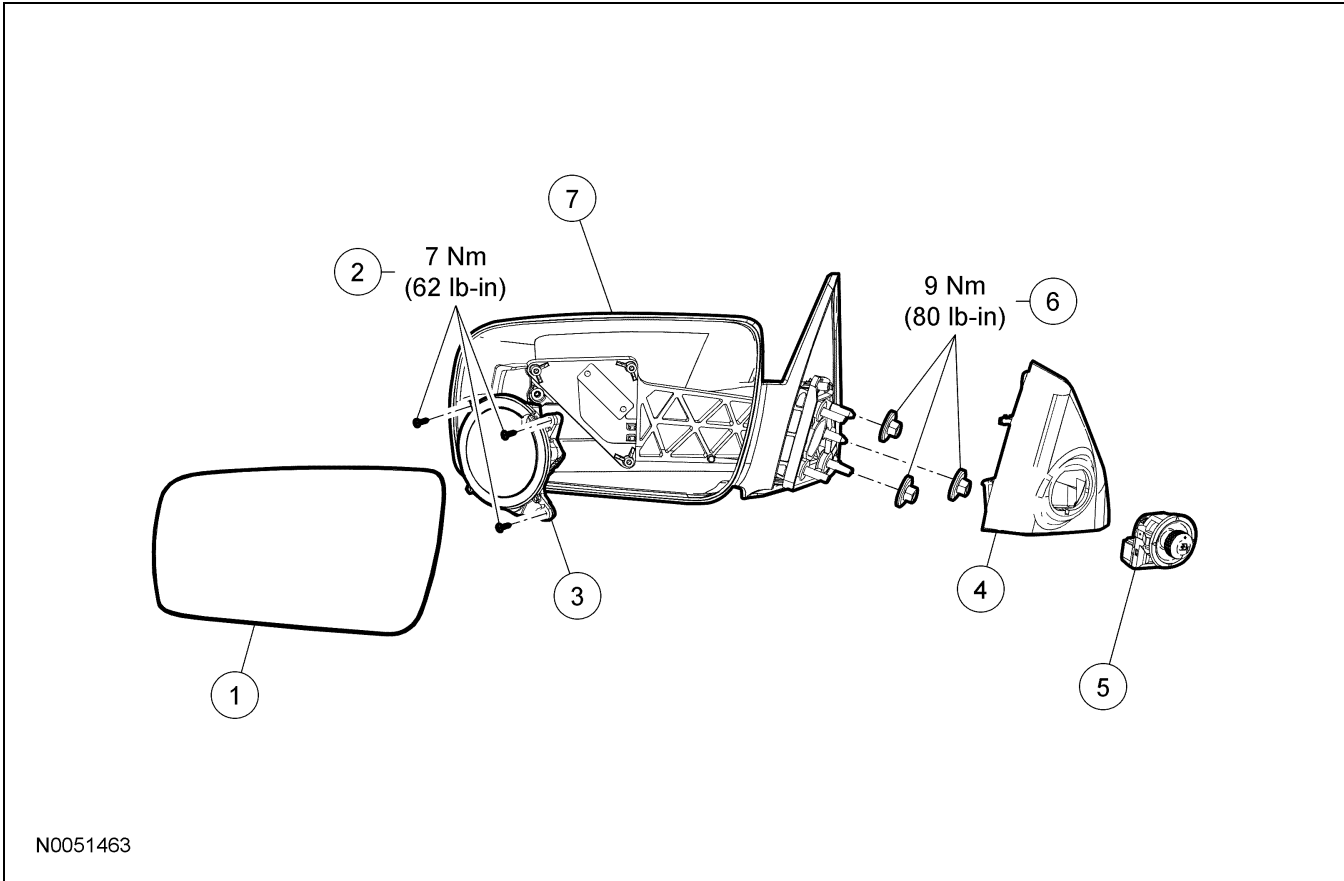

REMOVAL AND INSTALLATION

Exterior Mirrors — Exploded View

Item	Part Number	Description
1	17K707	Exterior mirror glass
2	—	Exterior mirror motor screws (3 per side required)
3	17D696	Exterior mirror motor
4	17K709	Sail panel
5	17B676	Exterior mirror control switch

(Continued)

Item	Part Number	Description
6	N621907	Exterior mirror mounting nuts (3 per side required)
7	17682/17683	Exterior mirror (RH/LH)

1. For additional information, refer to the procedures in this section.