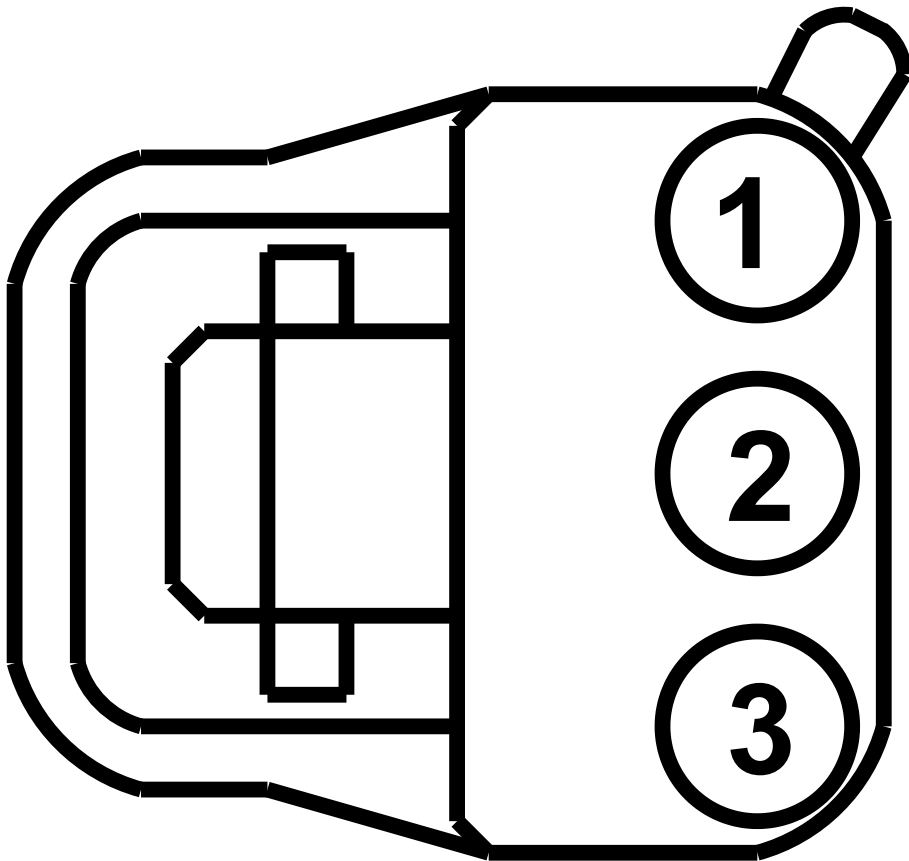

Connector:	Description	Color	Harness	Base Part #	Service Pigtail
C622	EXTERIOR REAR VIEW MIRROR, RIGHT	BN	14630	part# N/A	See Below

Pin	Circuit	Gauge	Circuit Function	Qualifier
1	CPM21 (YE-VT)	22	SWITCH - POWER MIRROR # RIGHT MIRROR UPWARD (IF PLUS)	
2	CPM23 (GY)	22	SWITCH - POWER MIRROR # COMMON ALL MOTORS (LEFT AND RIGHT)	
3	CPM20 (BN-WH)	22	SWITCH - POWER MIRROR # RIGHT MIRROR RIGHTWARD (IF PLUS)	

Available Pigtail Kits	
-------------------------------	--

Pigtail Kit Part Number WPT-419

Service Part Number: **3U2Z-14S411-JSA**

Gauge: **14**

Pin material: **Tin**

Cavities: **3**

Vehicle Uses:

- Mirror - Rearview
- Mirror - Sideview