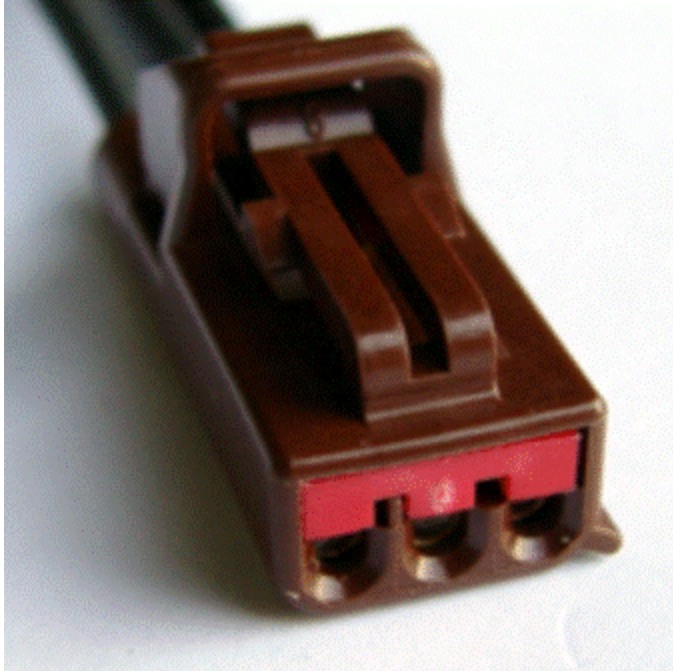

Connector:	Description	Color	Harness	Base Part #	Service Pigtail
C622	EXTERIOR REAR VIEW MIRROR, RIGHT	BN	14630	part# N/A	See Below

Pin	Circuit	Gauge	Circuit Function	Qualifier
1	CPM21 (YE-VT)	22	SWITCH - POWER MIRROR # RIGHT MIRROR UPWARD (IF PLUS)	
2	CPM23 (GY)	22	SWITCH - POWER MIRROR # COMMON ALL MOTORS (LEFT AND RIGHT)	
3	CPM20 (BN-WH)	22	SWITCH - POWER MIRROR # RIGHT MIRROR RIGHTWARD (IF PLUS)	

Available Pigtail Kits	
-------------------------------	--

Pigtail Kit Part Number WPT-419

Service Part Number: **3U2Z-14S411-JSA**

Gauge: **14**

Pin material: **Tin**

Cavities: **3**

Vehicle Uses:

- Mirror - Rearview
- Mirror - Sideview