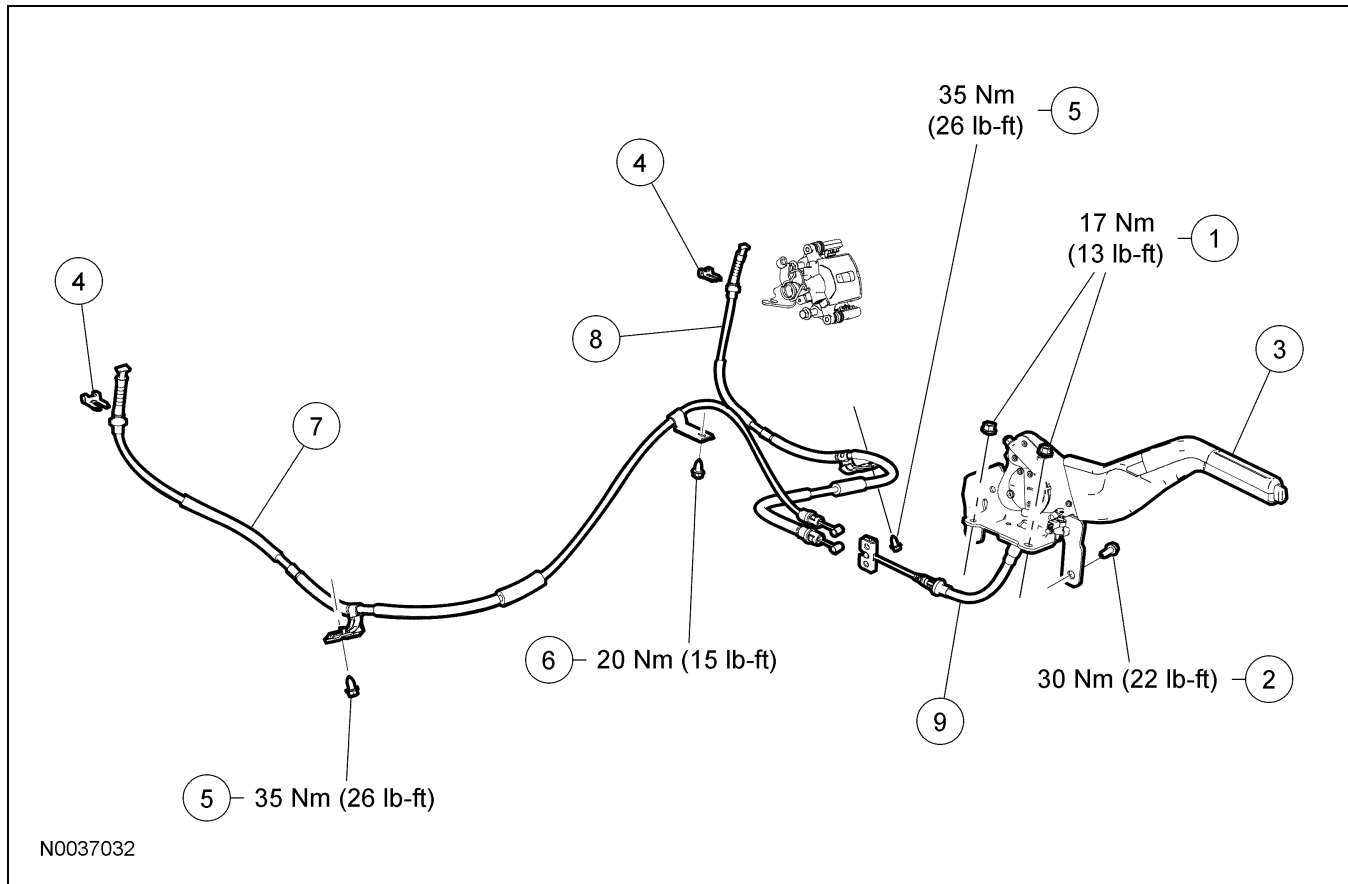

# REMOVAL AND INSTALLATION

## Parking Brake — Exploded View

Item	Part Number	Description
1	N804796-S424	Parking brake control nuts (2 required)
2	W704911-S439	Parking brake control bolt (2 required)
3	2780	Parking brake control
4	2860	Parking brake cable retaining clips (2 required)
5	N802191-S438	Parking brake cable bracket bolts (LH/RH)
6	N802191-S438	Parking brake cable crossmember bracket bolt

Item	Part Number	Description
7	2A635	Rear parking brake cable (RH)
8	2A823	Rear parking brake cable (LH)
9	—	Front parking brake cable (part of 2780)

1. For additional information, refer to the procedures in this section.