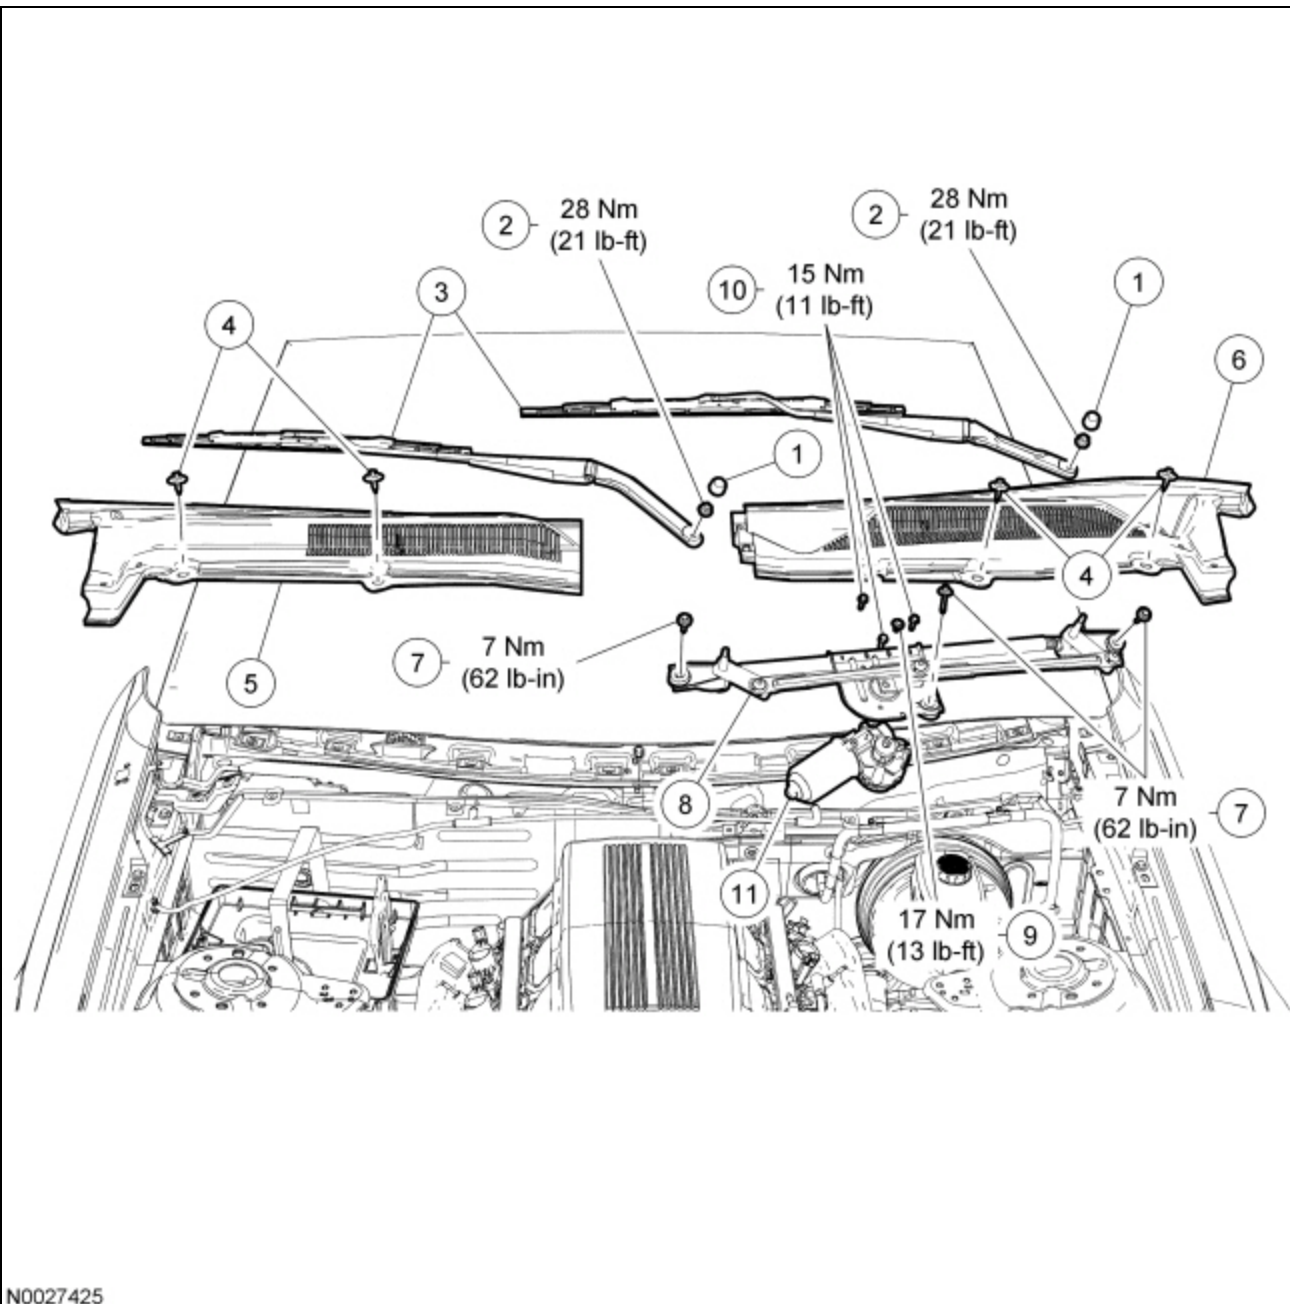

Wiper and Washer System — Exploded View

N0027425

Item	Part Number	Description
1	17C526	Wiper pivot arm nut covers (2 required)
2	W706109	Wiper pivot arm nuts (2 required)
3	17526 /17527	Wiper pivot arms (RH/LH)
4	N804837	Cowl top vent screen pin-type retainers (4 required)
5	63018A16	RH cowl top vent screen
6	63018A17	LH cowl top vent screen
7	W707532	Windshield wiper mounting arm and pivot shaft bolts (3 required)
8	17508	Windshield wiper mounting arm and pivot shaft
9	—	Windshield wiper motor output shaft bolt

10	—	Windshield wiper motor bolts (3 required)
11	17508	Windshield wiper motor

1. For additional information, refer to the procedures in this section.

© Copyright 2023, Ford Motor Company.

---