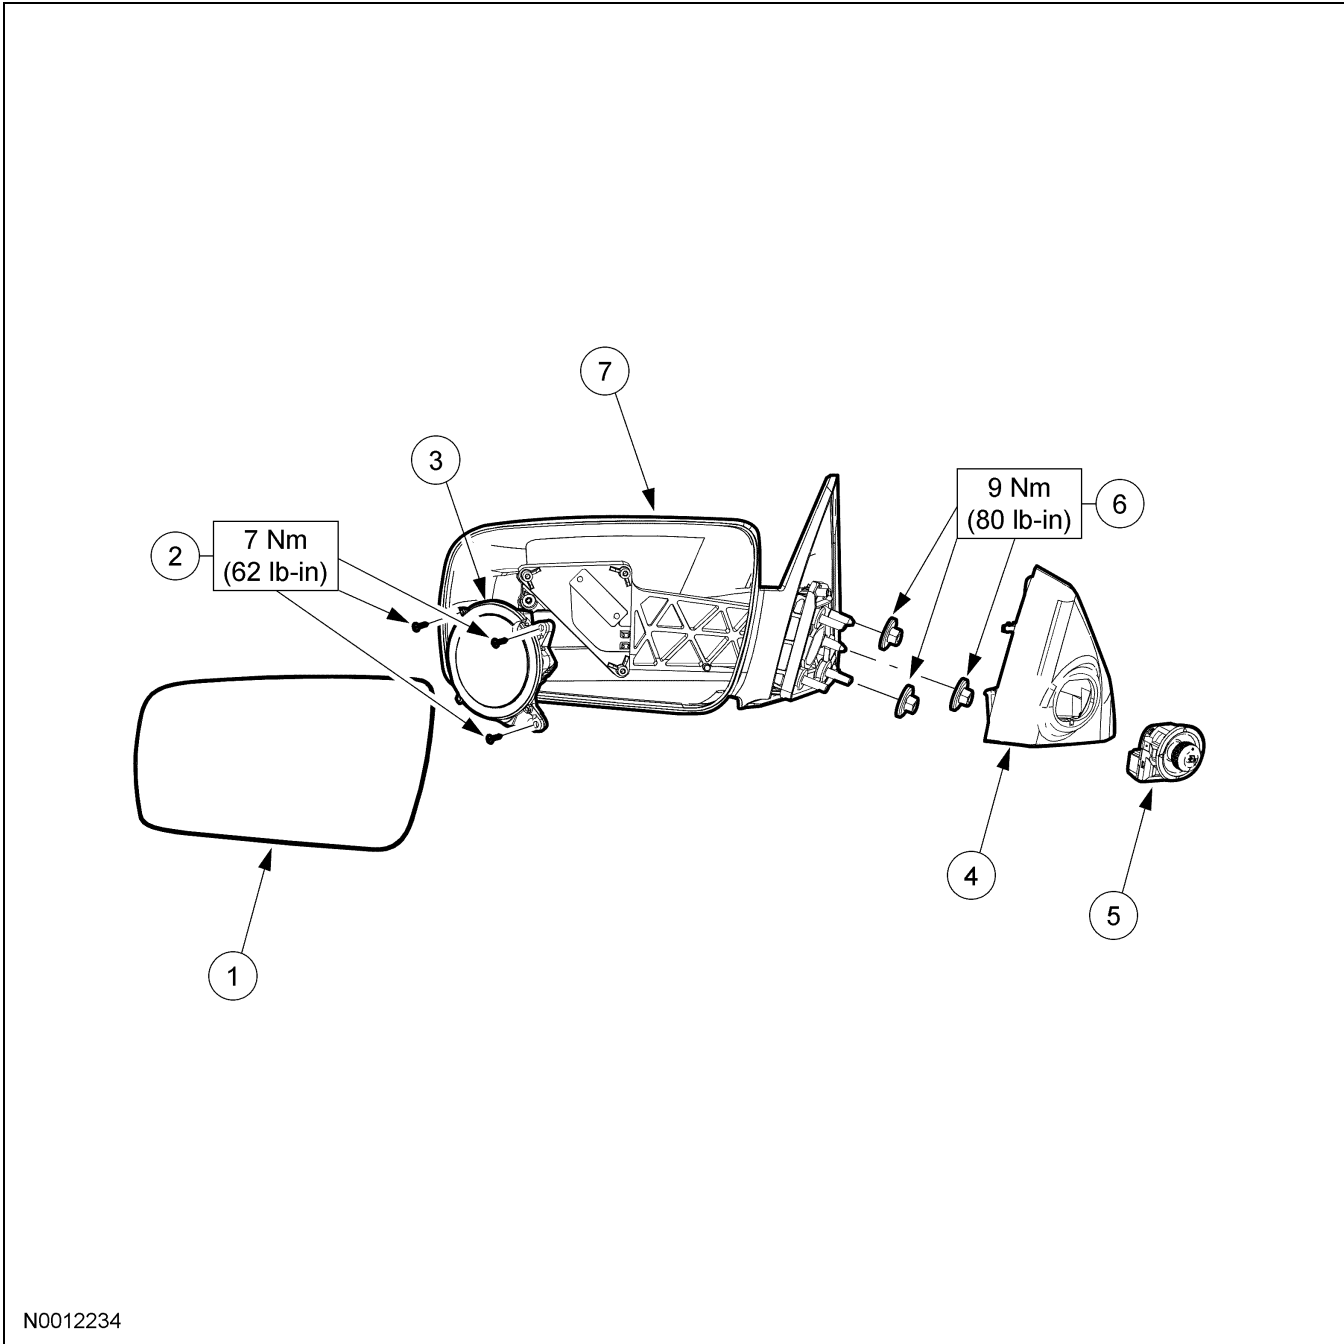

REMOVAL AND INSTALLATION

Exterior Mirrors — Exploded View

N0012234

Item	Part Number	Description
1	17K707 (RH), 17T675-A (LH)	Exterior mirror glass
2	—	Exterior mirror motor screws (3 per side required)
3	17D696-B	Exterior mirror motor

(Continued)

Item	Part Number	Description
4	17D698-B (RH), 17D699-B (LH)	Sail panel
5	17B676-A	Exterior mirror control switch
6	N621907-S	Exterior mirror mounting nuts (3 per side required)
7	17682-A (RH), 17683-A (LH)	Exterior mirror housing