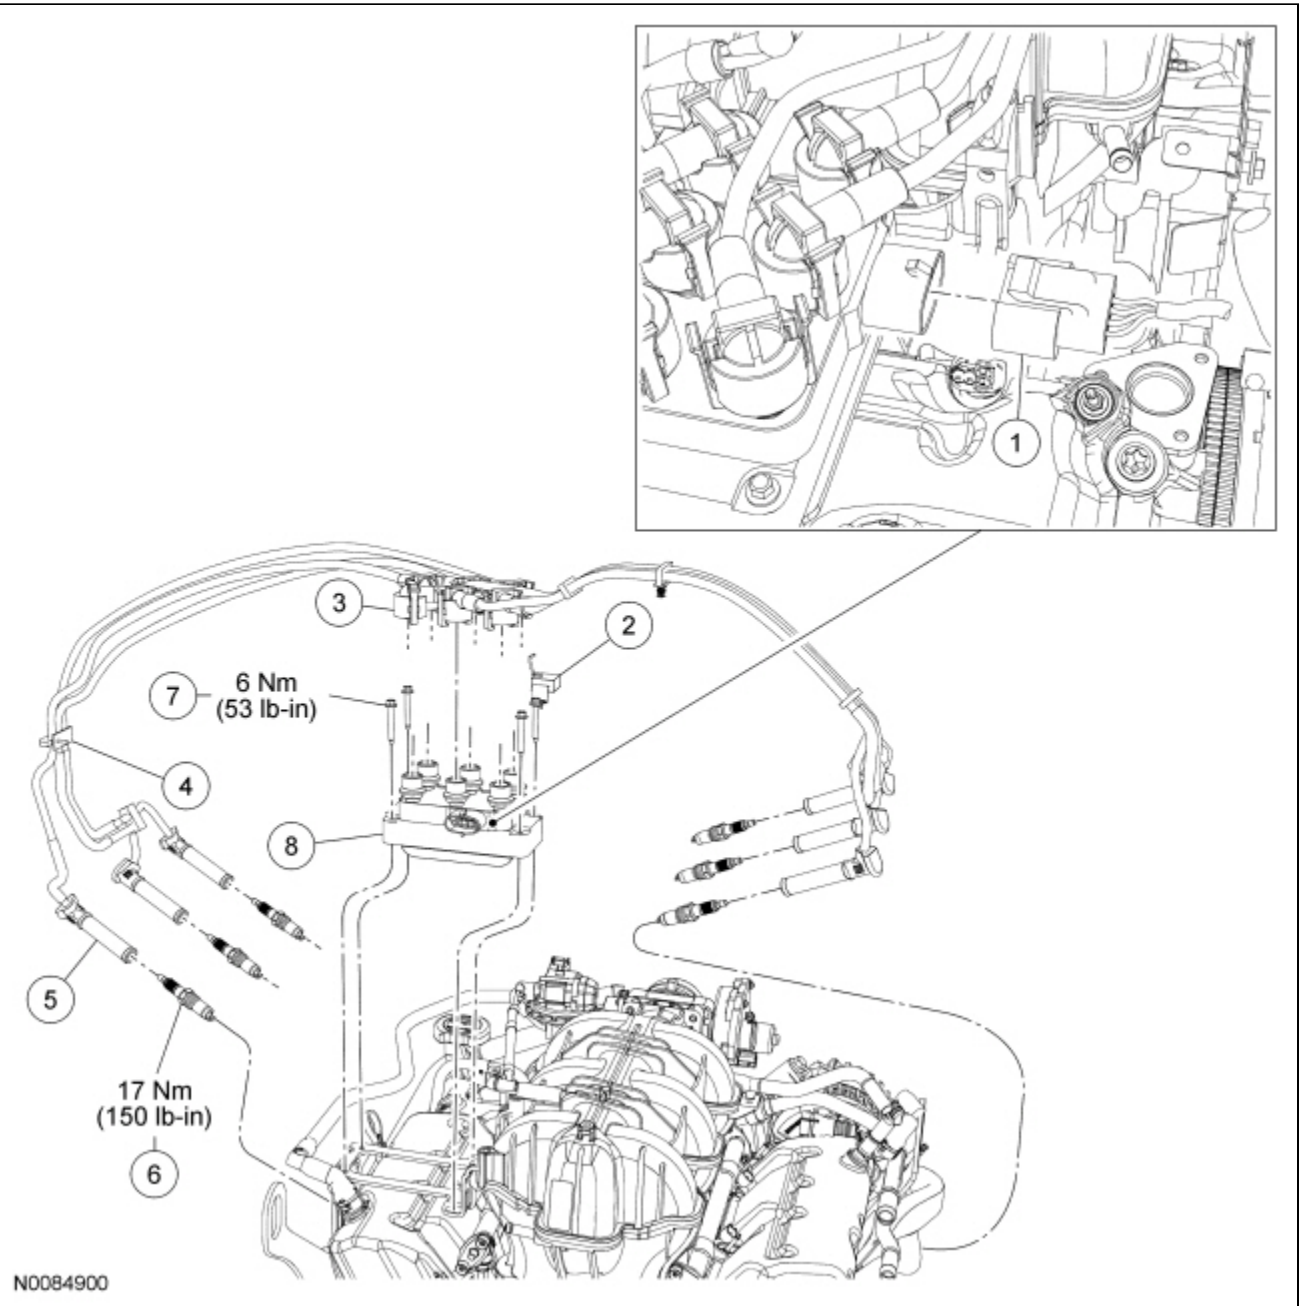

Engine Ignition Components — Exploded View

Item	Part Number	Description
1	14A464	Ignition coil electrical connector
2	18801	Radio ignition interference capacitor
3	12286	Spark plug wire-to-ignition coil (6 required)
4	12297	Spark plug wire retainer
5	12286	Spark plug wire-to-spark plug (6 required)
6	12405	Spark plug (6 required)
7	W706216	Ignition coil bolt (4 required)
8	12029	Ignition coil