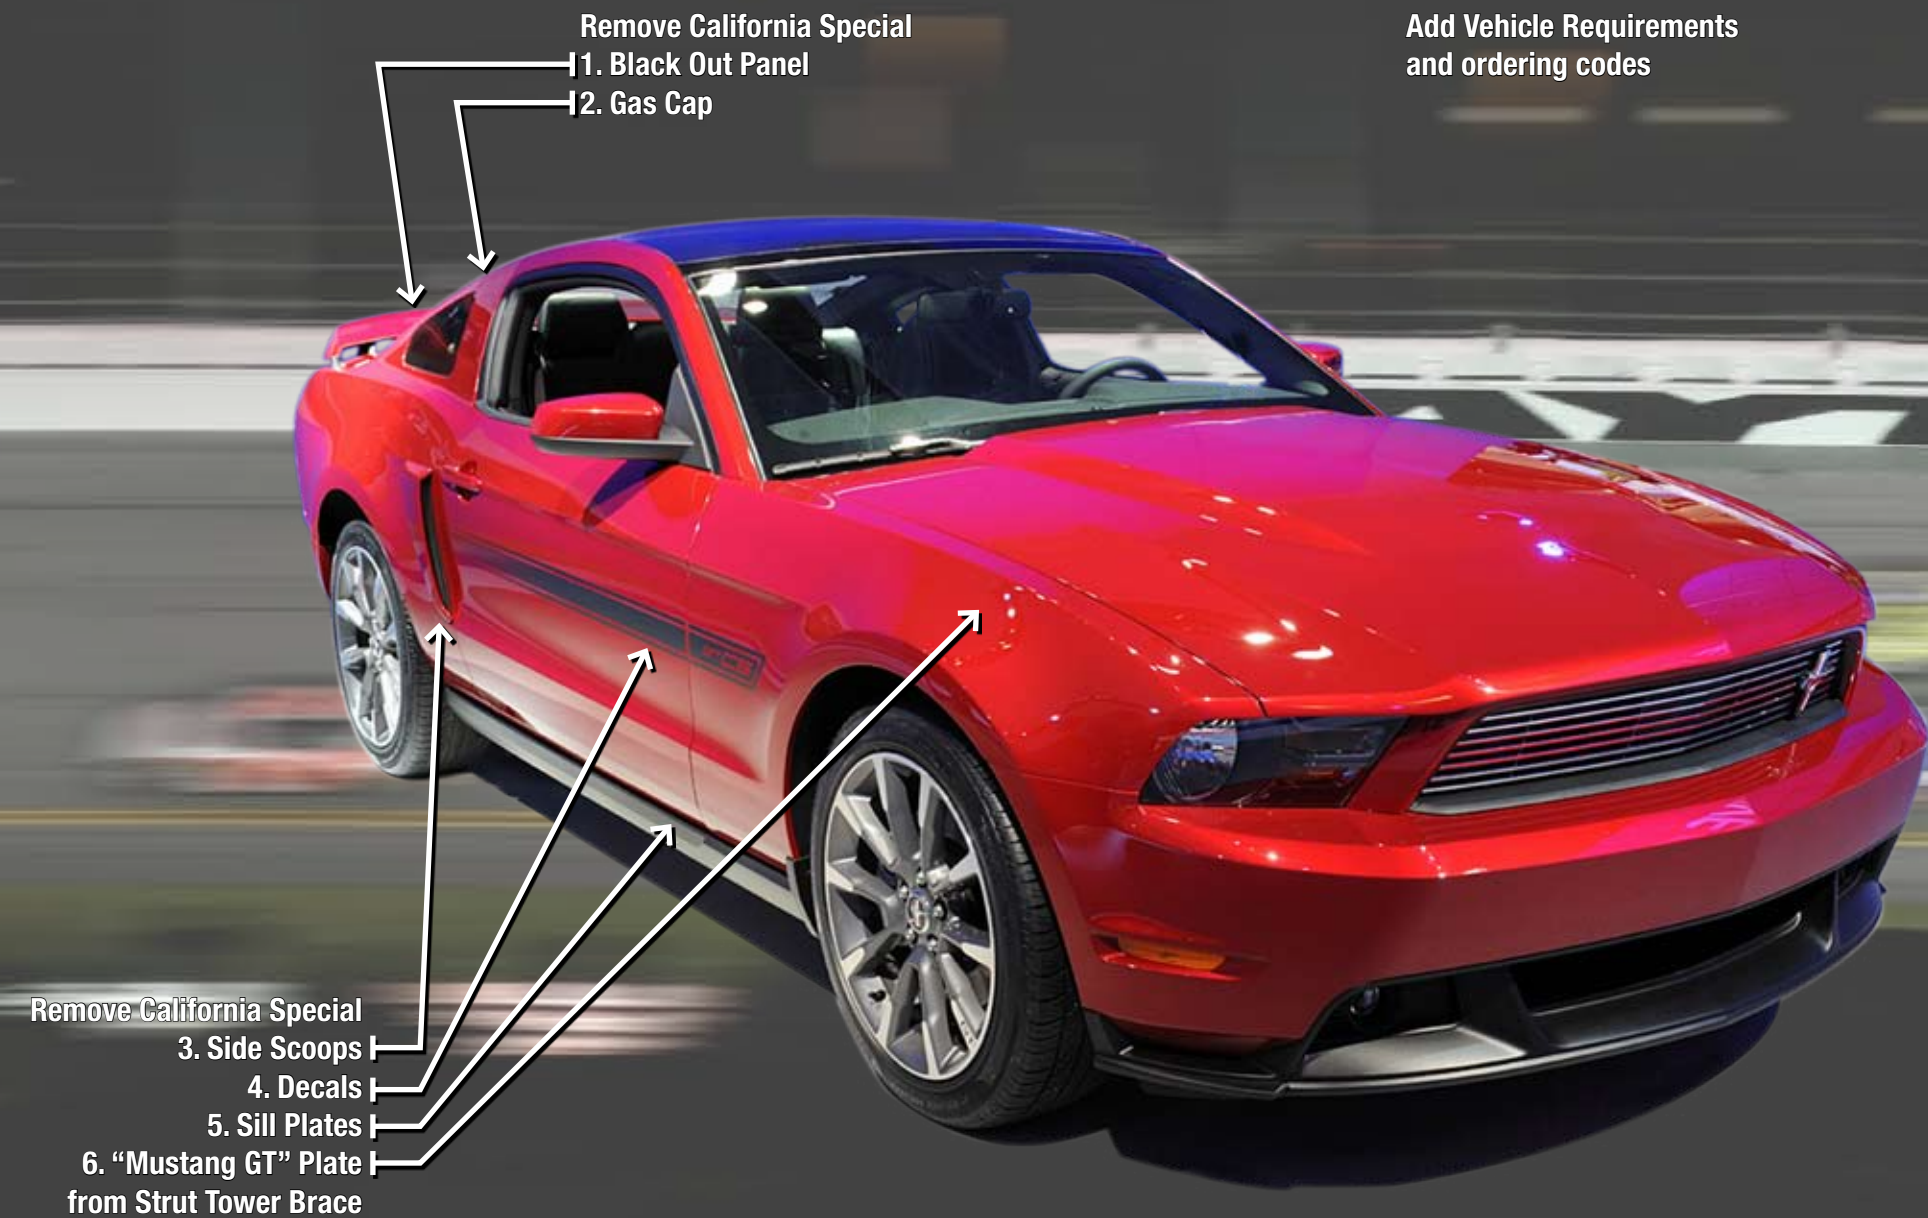

RACING

**2010 Daytona 500
Official Pace Car Replica**

2010 Mustang GT California Special Glass Top Roof

Add Vehicle Requirements and ordering codes

2010 Daytona 500 Official Pace Car Replica

2010 Daytona 500 Official Pace Car Replica

This Kit Includes:

- Full exterior vinyl graphics kit
- Complete faux gas cap assembly, with custom machined insert
- A pair of custom lit sill plates
- One set of Ford Racing front floor mats
- Two 5.0 fender badges
- Serialized plate for strut tower brace (likely to be sent separately)
- Application/installation guide