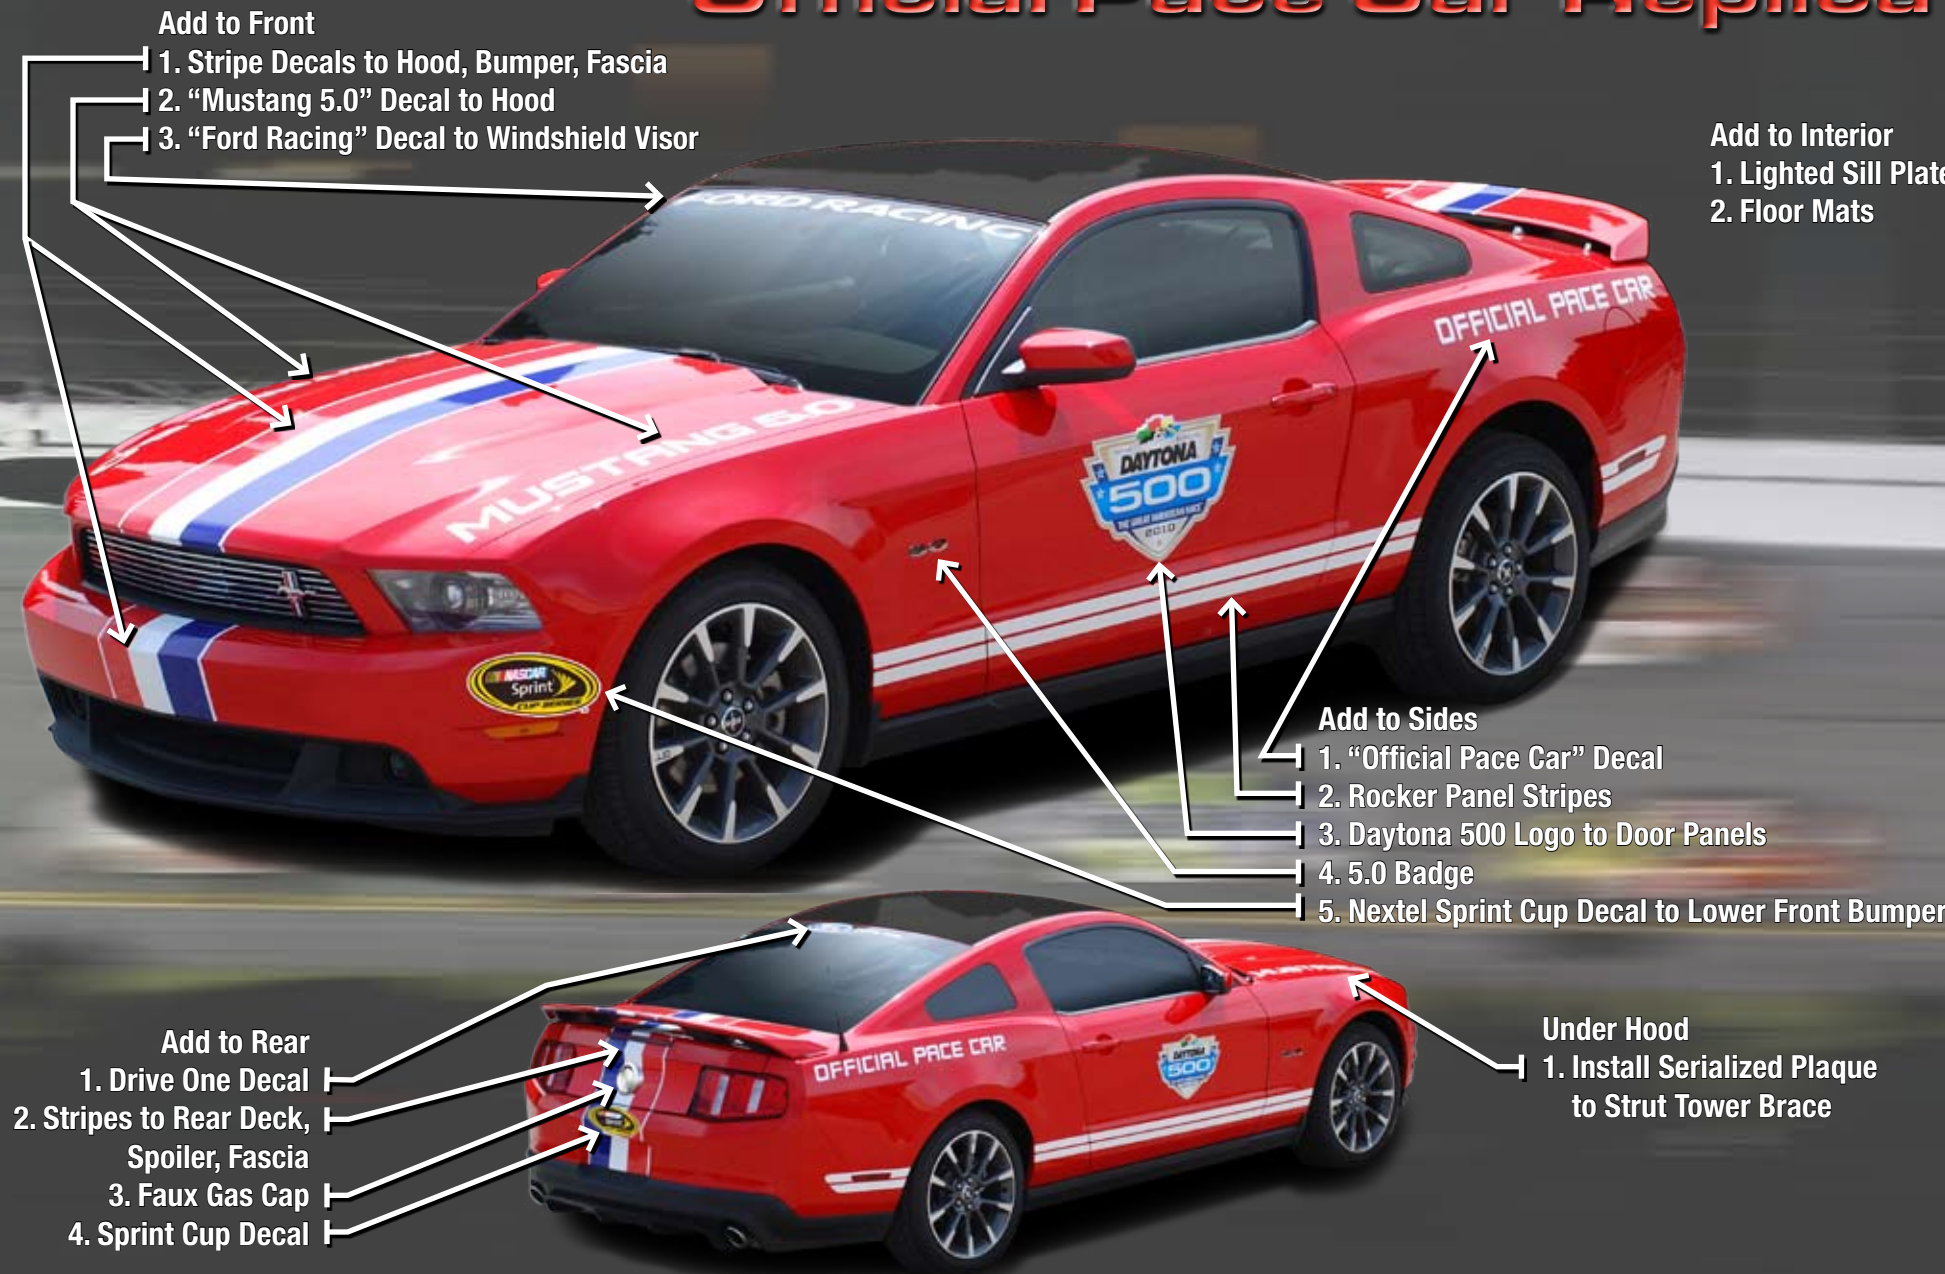

RACING

**2010 Daytona 500
Official Pace Car Replica**

2010 Mustang GT California Special Glass Top Roof

Add Vehicle Requirements and ordering codes

2010 Daytona 500 Official Pace Car Replica

2010 Daytona 500 Official Pace Car Replica

This Kit Includes:

- Full exterior vinyl graphics kit
- Complete faux gas cap assembly, with custom machined insert
- A pair of custom lit sill plates
- One set of Ford Racing front floor mats
- Two 5.0 fender badges
- Serialized plate for strut tower brace (likely to be sent separately)
- Application/installation guide