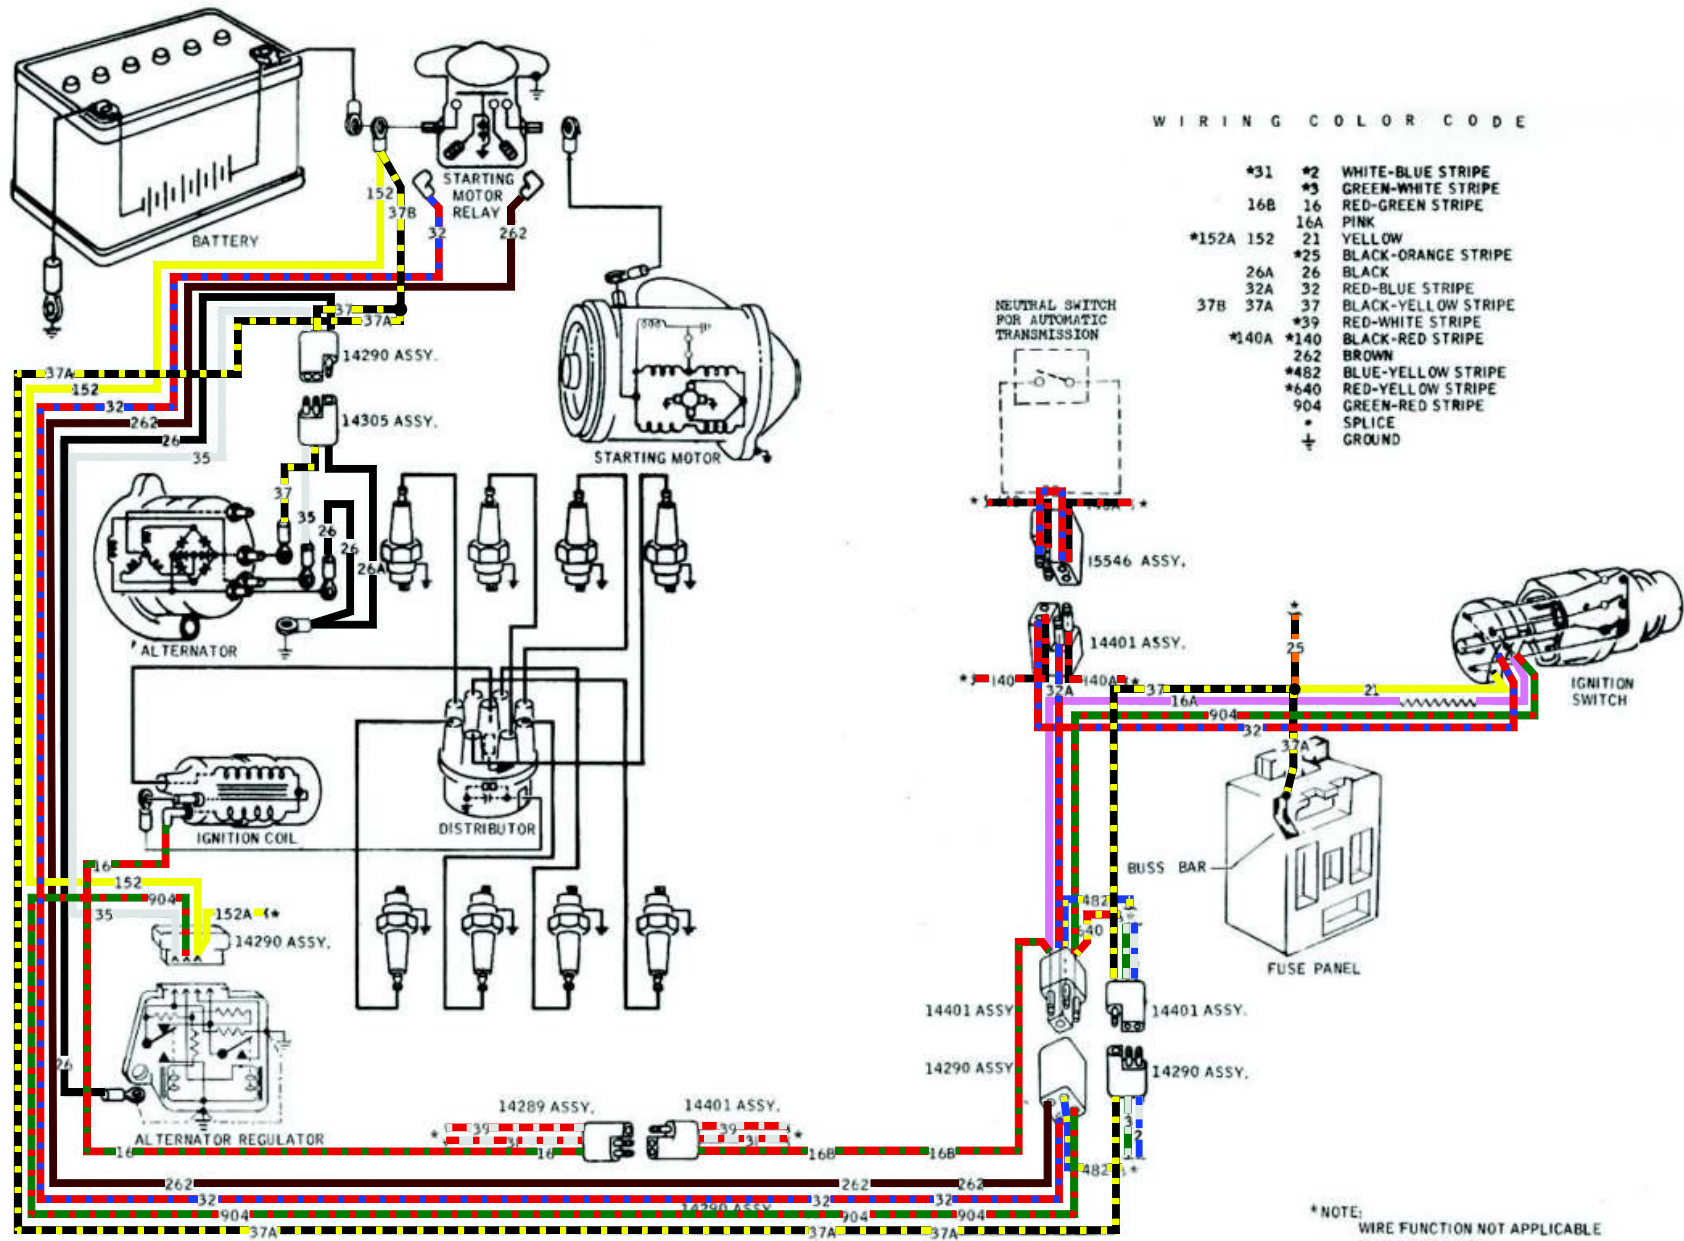

1967 MUSTANG IGNITION, CHARGING AND STARTING

2-4