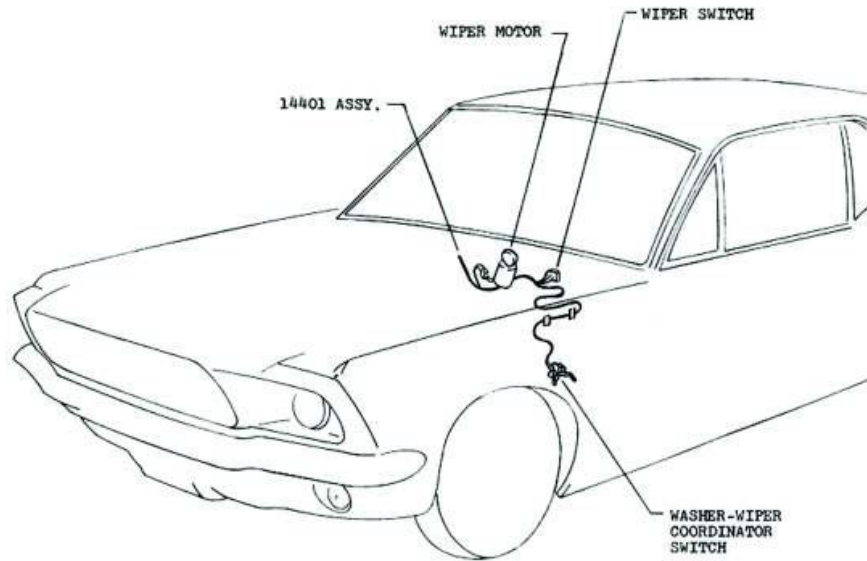

WIRING COLOR CODE

- 56 BLUE
- 58A 58 WHITE
- 63A 63 RED
- 297A BLACK-GREEN STRIPE
- 615A 615 BLACK
- 763 ORANGE
- SPLICE
- ⊥ GROUND