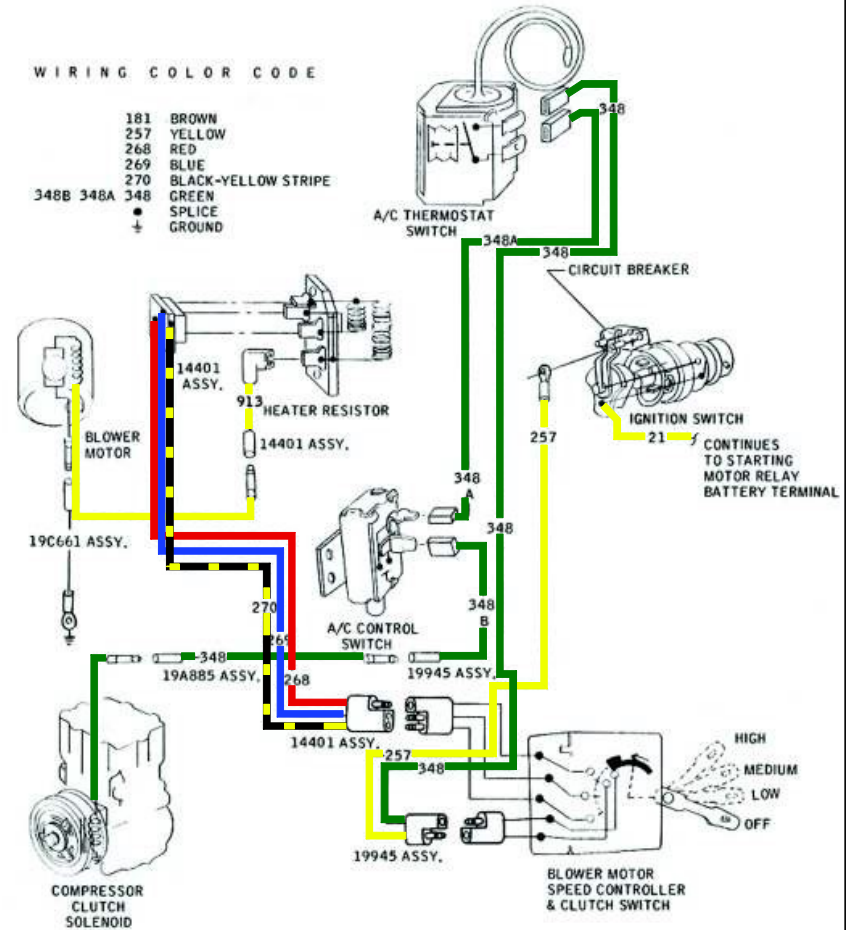

WIRING COLOR CODE

181	BROWN		
257	YELLOW		
268	RED		
269	BLUE		
270	BLACK-YELLOW STRIPE		
348B	348A	348	GREEN
•	SPICE		
±	GROUND		

1967 MUSTANG AIR CONDITIONER

1967 MUSTANG AM AND AM-FM RADIO

WIRING COLOR CODE

19C	19B	19A	19	BLUE-RED STRIPE
		25	25	BLACK-ORANGE STRIPE
		57	57	BLACK
		137	137	YELLOW-BLACK STRIPE
		140	140	BLACK-RED STRIPE
	297A	297	297	BLACK-GREEN STRIPE
		490	490	BLUE-RED STRIPE
		806	806	WHITE
		807	807	ORANGE