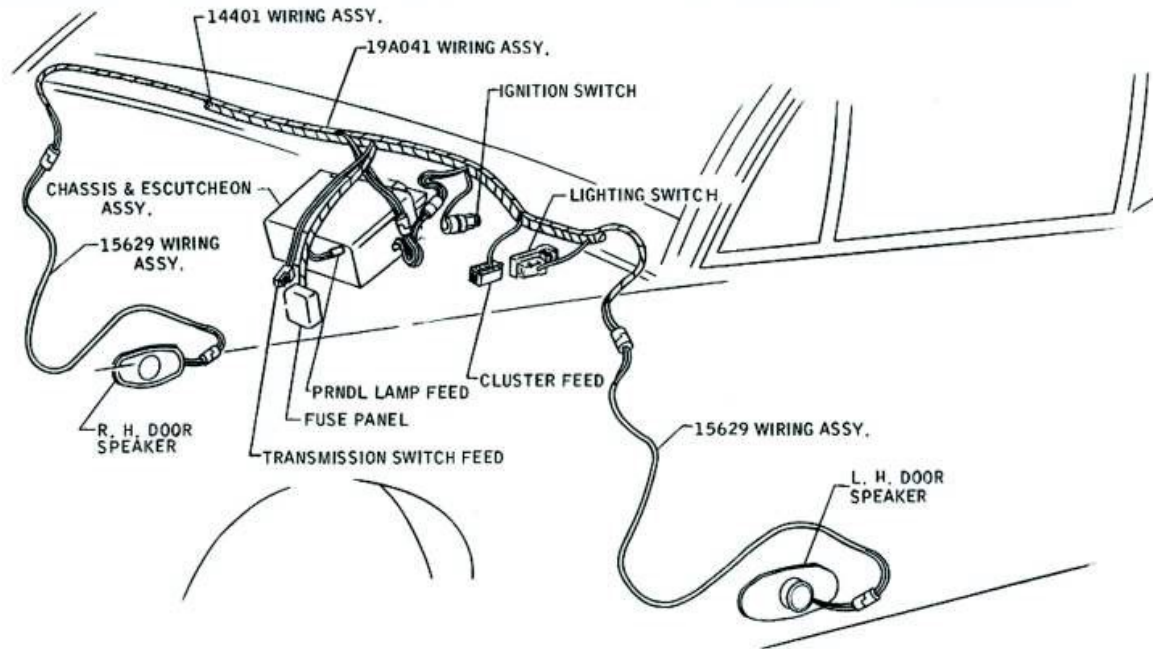

RADIO STEREO TAPE (AM)

1967 MUSTANG AM AND AM-FM RADIO