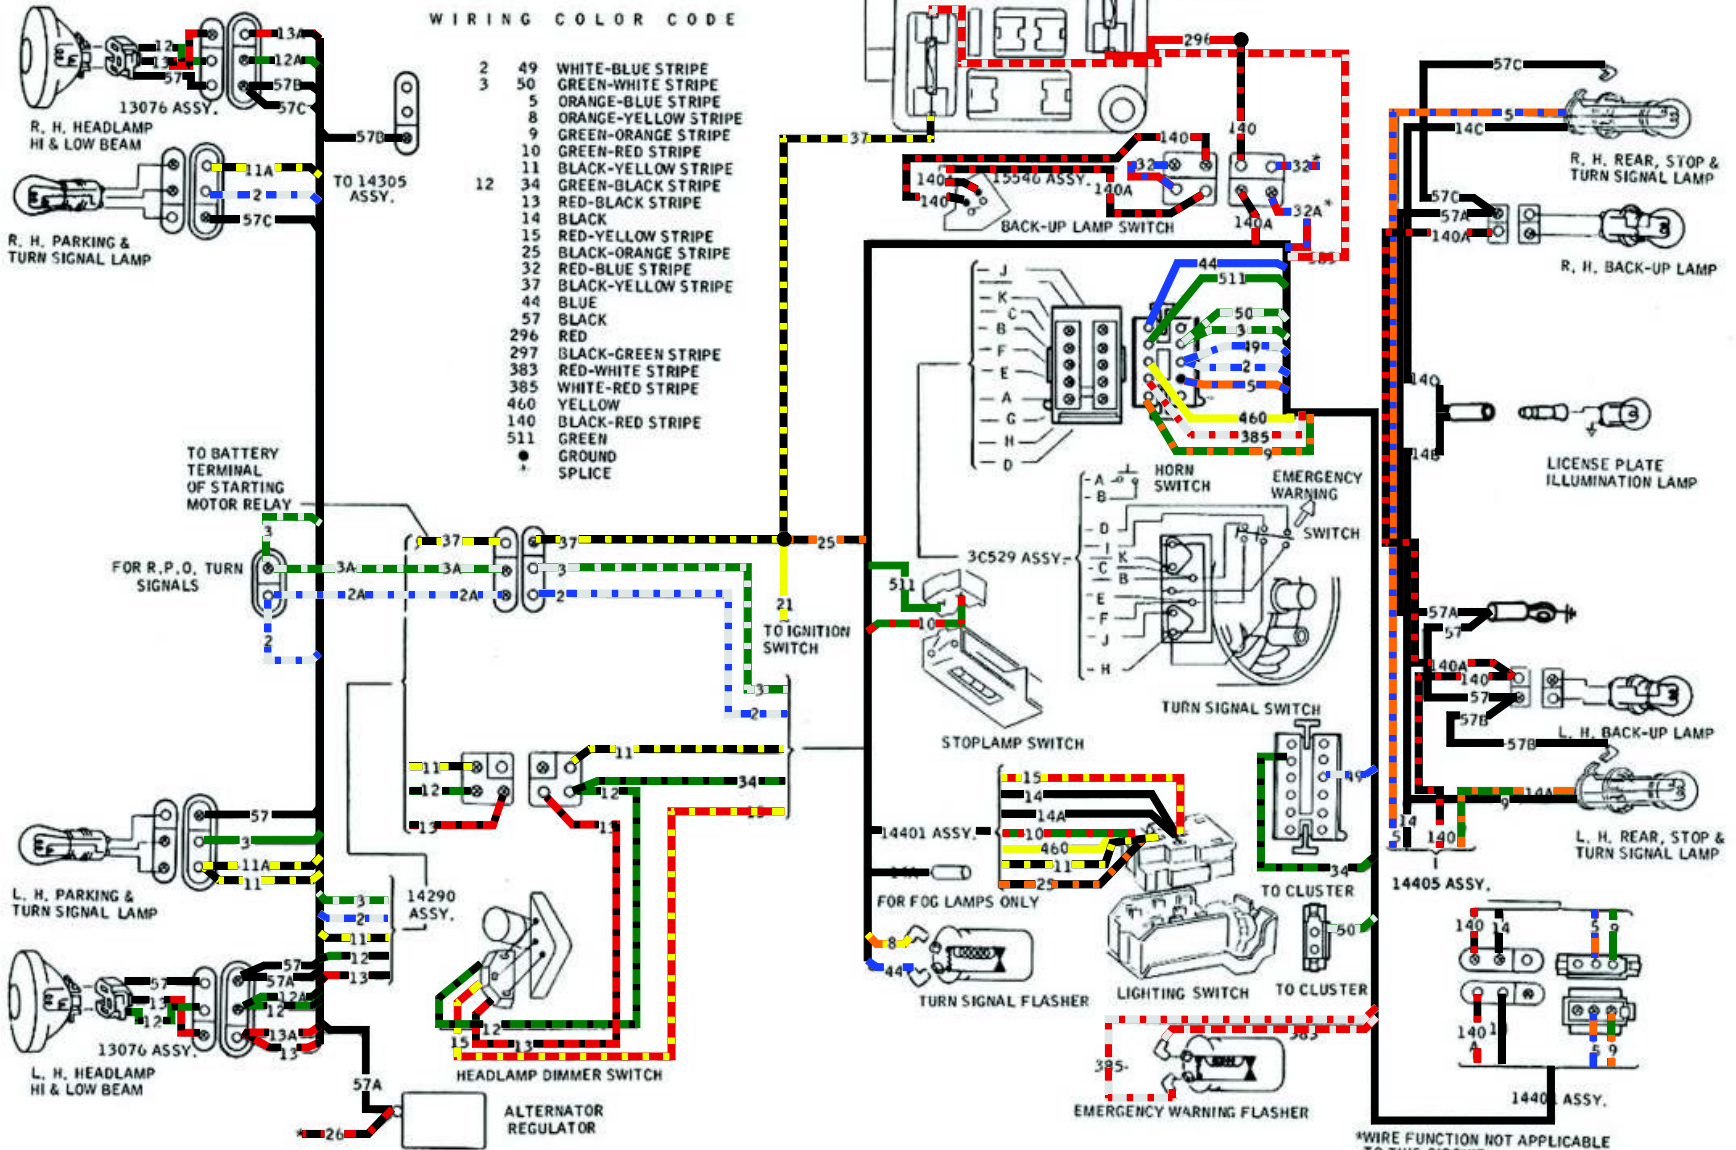

*NOTE:
WIRE FUNCTION NOT
APPLICABLE TO
THIS CIRCUIT

RADIO RECEIVER (AM) (AM-FM)

RADIO STEREO TAPE (AM)

1967 MUSTANG AM AND AM-FM RADIO

WIRING COLOR CODE

- 122 YELLOW
- 123 RED
- 175 BLACK
- SPLICE
- ⊥ GROUND

1967 MUSTANG CONVERTIBLE TOP

1967 MUSTANG EXTERIOR LIGHTS AND TURN SIGNALS

*WIRE FUNCTION NOT APPLICABLE TO THIS CIRCUIT
FOR ALPHABETICAL APPLICATION SEE PAGE 8805-1

1967 MUSTANG IGNITION, CHARGING AND STARTING

2-4

- 2 10443 CLUSTER ASY.
- 3 PART OF 14401 WIRING ASY.
- 4 LOCATORS PART OF 14401 WIRING ASY.
- 5 351839-5A1 SPRING NUT
- 6 375354-5100 SCREW
- 7 50349-512
- 8 C17F-13351-A BRACKET
- 9 42120-02 SCREW
- 10 FLASHER ASY. EMERGENCY WARNING
- 11 34636-504 NUT & WASHER ASY.
- 12 PLUG INSTR. CLUSTER LENS OPENING
- 13 JAMB SWITCH
- 14 FLASHER ASY.
- 15 375355-5 STAMPED NUT
- 16 TO HEATER CONTROL SWITCH
- 17 TO HEATER RESISTOR
- 18 TO COURTESY LAMPS
- 19 TO GLOVE BOX LAMP

- A 6 ORANGE-YELLOW
- B 14A BLACK
- C 40 BLUE-WHITE
- D 44 BLUE
- E 50C-D BLACK-BLUE
- F 54C GREEN-YELLOW
- G 382 RED-WHITE
- H 383 WHITE-RED
- J 297 BLACK-GREEN

WIRING COLOR CODE

477	BLUE-BLACK STRIPE
25	BLACK-ORANGE STRIPE
22	BLUE-BLACK STRIPE
37A 37	BLACK-YELLOW STRIPE
53 THRU 53E	BLACK-BLUE STRIPE
54 THRU 54C	GREEN-YELLOW STRIPE
57A	BLACK
•	SPLICE
⊕	GROUND