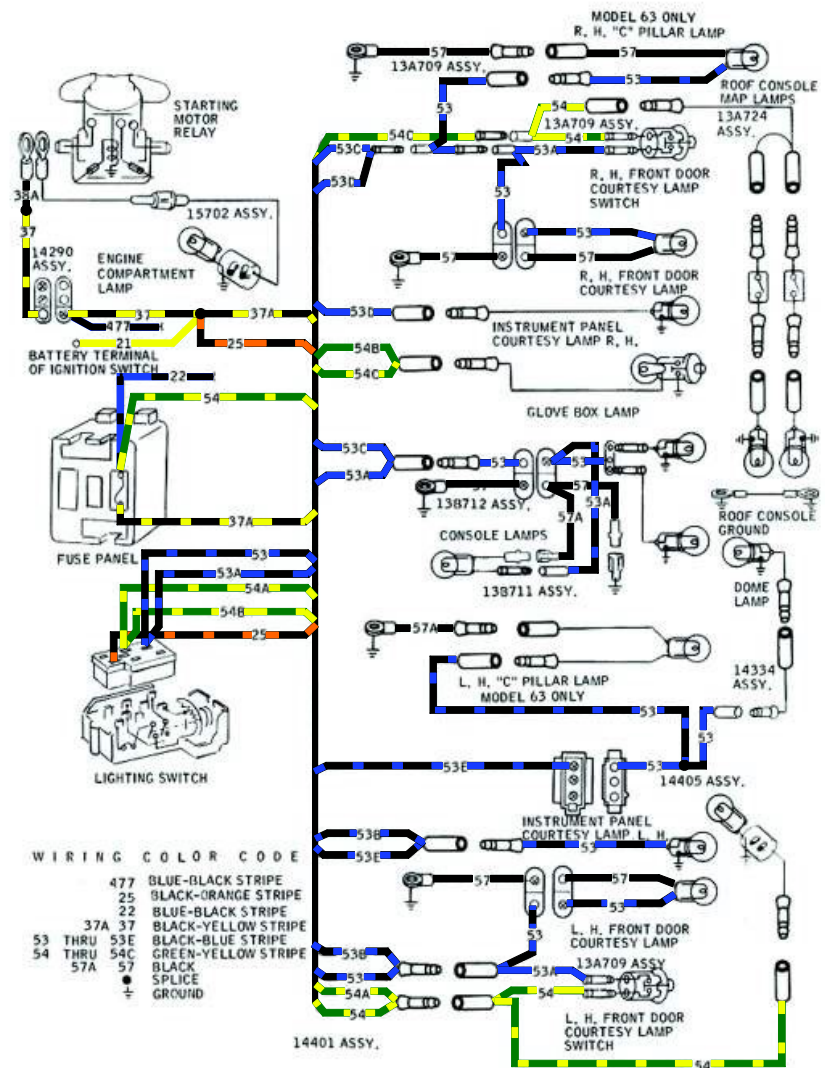

1967 MUSTANG CONVERTIBLE TOP

1967 MUSTANG EXTERIOR LIGHTS AND TURN SIGNALS

*WIRE FUNCTION NOT APPLICABLE TO THIS CIRCUIT
FOR ALPHABETICAL APPLICATION SEE PAGE 8805-1

1967 MUSTANG IGNITION, CHARGING AND STARTING

2-4

- 2 10443 CLUSTER ASY.
- 3 PART OF 14401 WIRING ASY.
- 4 LOCATORS PART OF 14401 WIRING ASY.
- 5 351839-5A1 SPRING NUT
- 6 375354-5100 SCREW
- 7 50349-512
- 8 C17F-13351-A BRACKET
- 9 42120-02 SCREW
- 10 FLASHER ASY. EMERGENCY WARNING
- 11 34636-504 NUT & WASHER ASY.
- 12 PLUG INSTR. CLUSTER LENS OPENING
- 13 JAMB SWITCH
- 14 FLASHER ASY.
- 15 375355-5 STAMPED NUT
- 16 TO HEATER CONTROL SWITCH
- 17 TO HEATER RESISTOR
- 18 TO COURTESY LAMPS
- 19 TO GLOVE BOX LAMP

- A 6 ORANGE-YELLOW
- B 14A BLACK
- C 40 BLUE-WHITE
- D 44 BLUE
- E 50C-D BLACK-BLUE
- F 54C GREEN-YELLOW
- G 382 RED-WHITE
- H 383 WHITE-RED
- J 297 BLACK-GREEN

WIRING COLOR CODE

477	BLUE-BLACK STRIPE
25	BLACK-ORANGE STRIPE
22	BLUE-BLACK STRIPE
37A 37	BLACK-YELLOW STRIPE
53 THRU 53E	BLACK-BLUE STRIPE
54 THRU 54C	GREEN-YELLOW STRIPE
57A	BLACK
•	SPLICE
⊕	GROUND