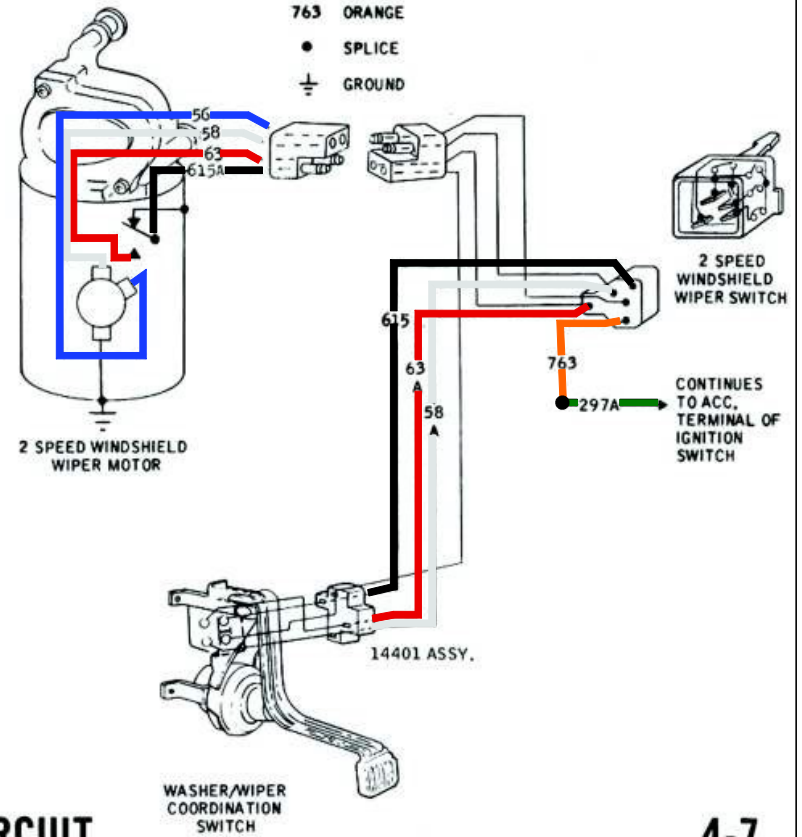

WIRING COLOR CODE

- 56 BLUE
- 58A 58 WHITE
- 63A 63 RED
- 297A BLACK-GREEN STRIPE
- 615A 615 BLACK
- 763 ORANGE
- SPLICE
- ⊥ GROUND