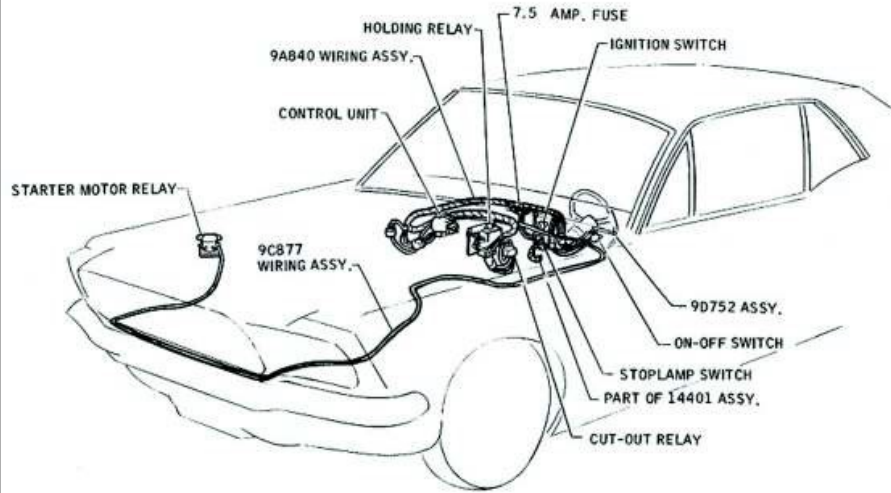

WIRING COLOR CODE

10	GREEN-RED STRIPE
475	GREEN-WHITE STRIPE
511	GREEN
511A	GREEN
863	BLACK-YELLOW STRIPE
907	BLACK-ORANGE STRIPE
908	YELLOW
914	GREEN
914C	GREEN
914B	VIOLET
914A	VIOLET
923	VIOLET
924	RED
925	WHITE

1967 MUSTANG SPEED CONTROL