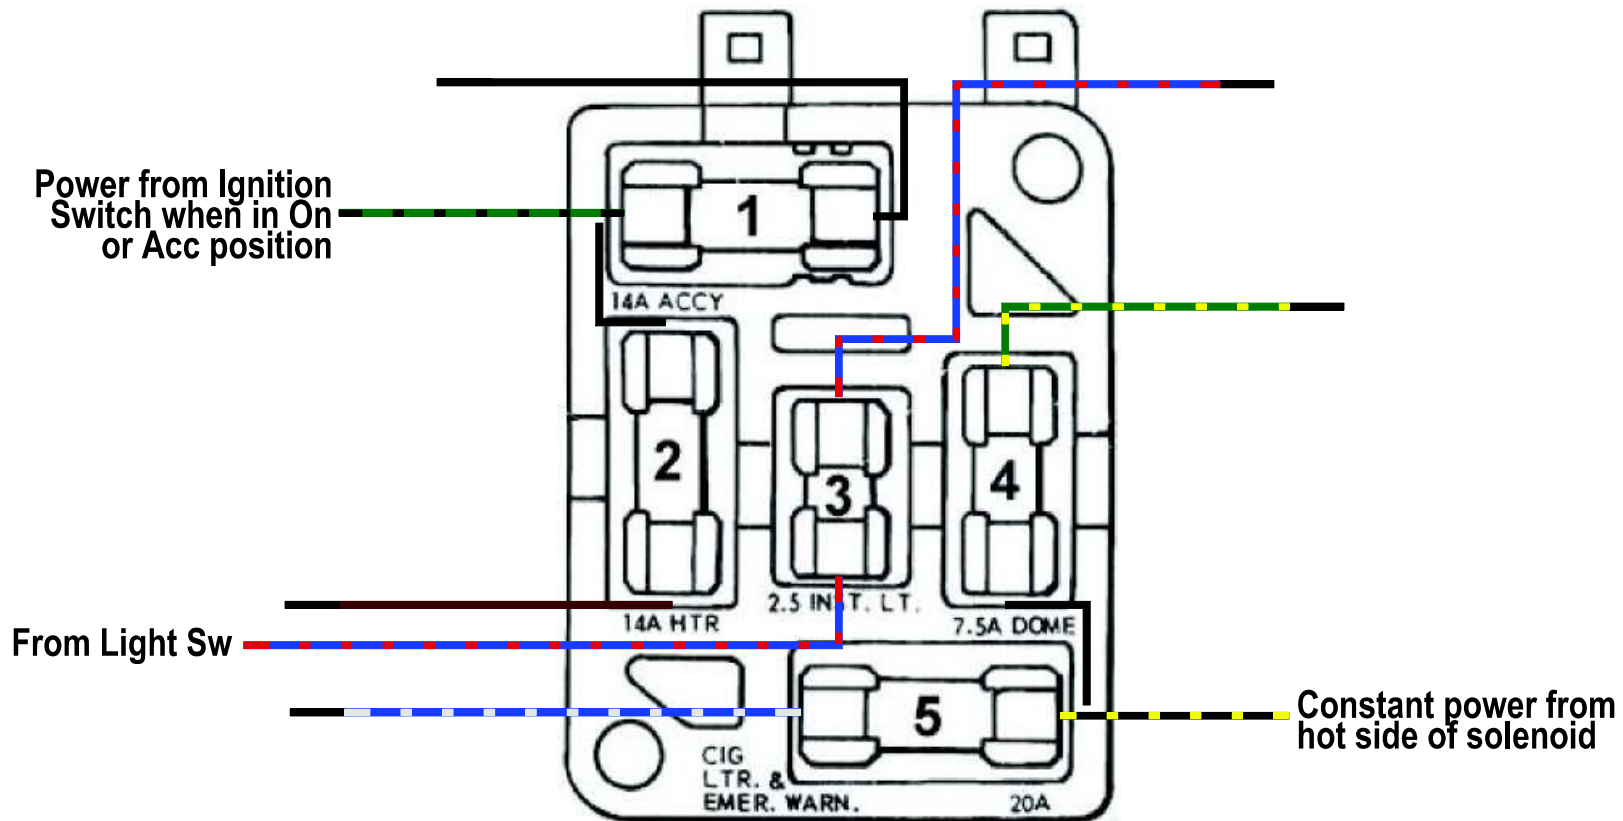

1967 MUSTANG WINDSHIELD WIPER AND WASHER CIRCUIT

No.	A	Circuit(s) protected
1	14	Back up Lights, Radio, PRNDL Light, Turn Signal
2	14	Heater, Defroster
3	2.5	Inst. Panel, Cluster Lights, Tachometer Light, Radio Light (this circuit is connected into the 15 amp C.B. in the headlight switch)
4	7.5	Dome, Courtesy, Map Light, Glove Box And Luggage Compartment Lights, Clock Light, Seat Belt Warning, Door Ajar Warning
5	20	Cigarette Lighter, Emergency Warning Flasher, Back-up Light

1967 MUSTANG FUSE PANEL