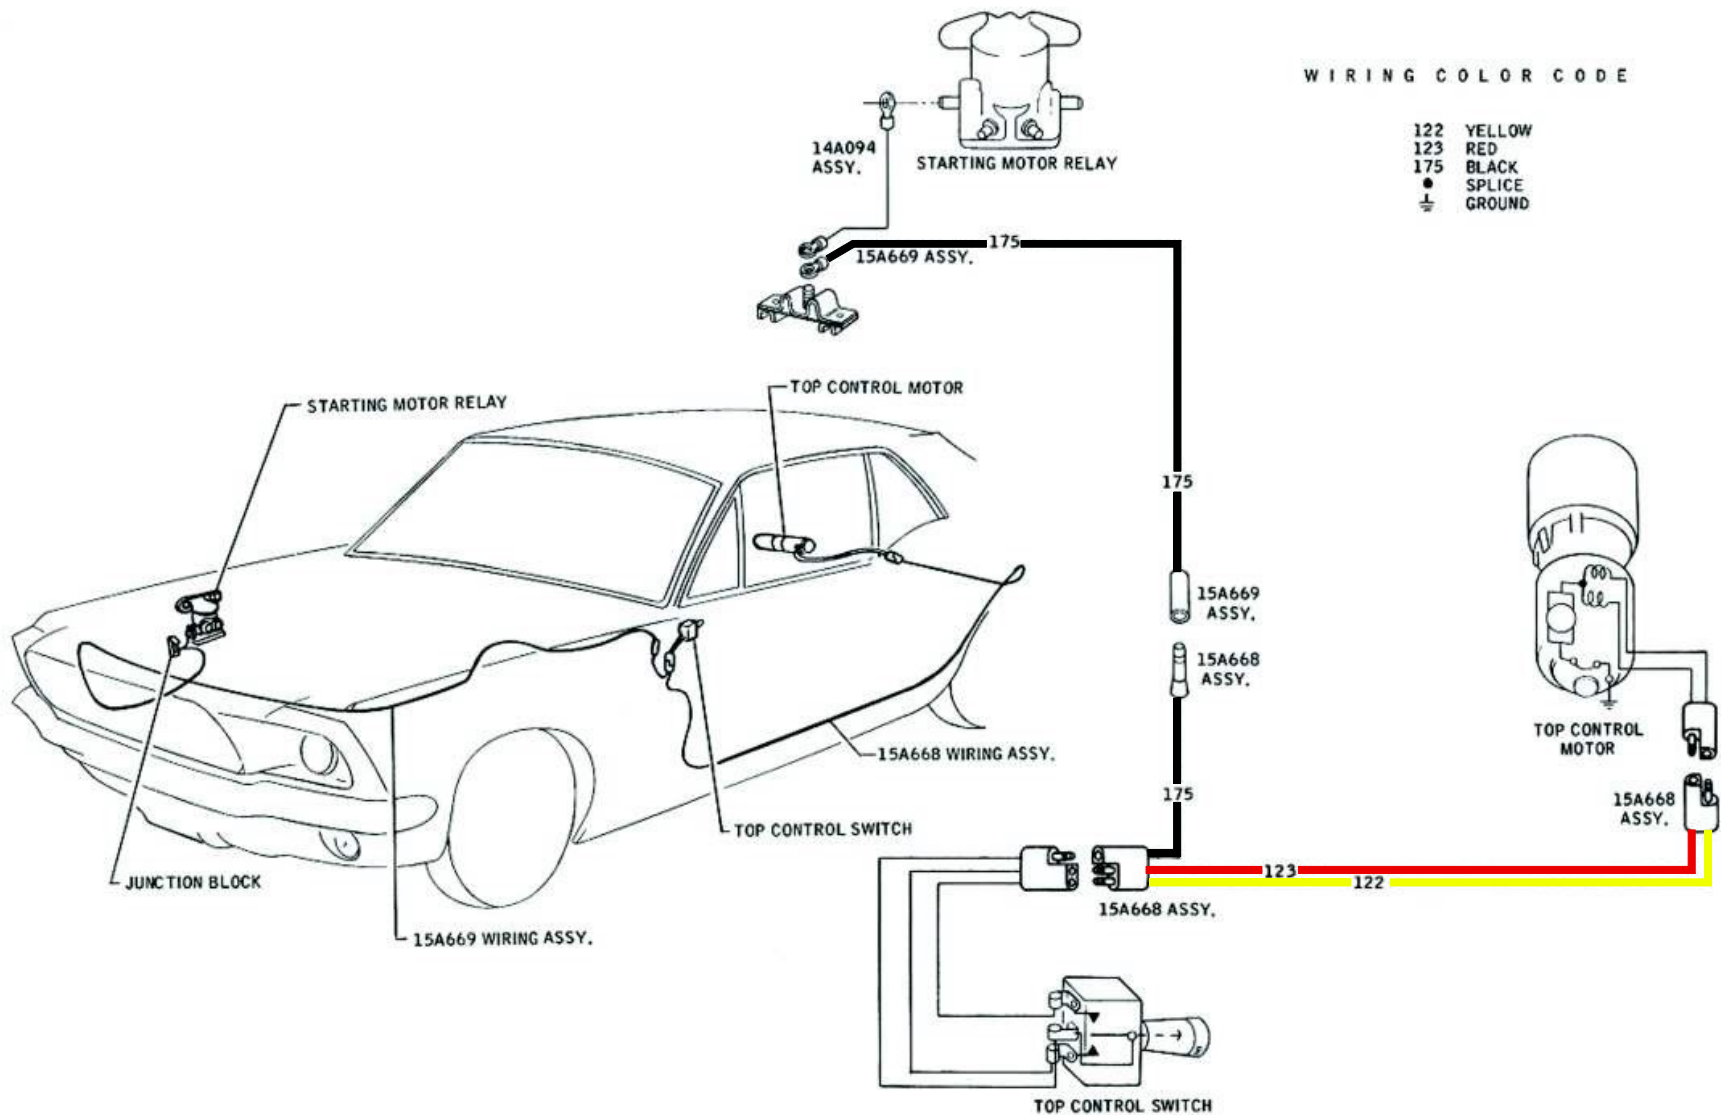

*NOTE:
WIRE FUNCTION NOT
APPLICABLE TO
THIS CIRCUIT

RADIO RECEIVER (AM) (AM-FM)

RADIO STEREO TAPE (AM)

1967 MUSTANG AM AND AM-FM RADIO

WIRING COLOR CODE

- 122 YELLOW
- 123 RED
- 175 BLACK
- SPLICE
- ⊥ GROUND