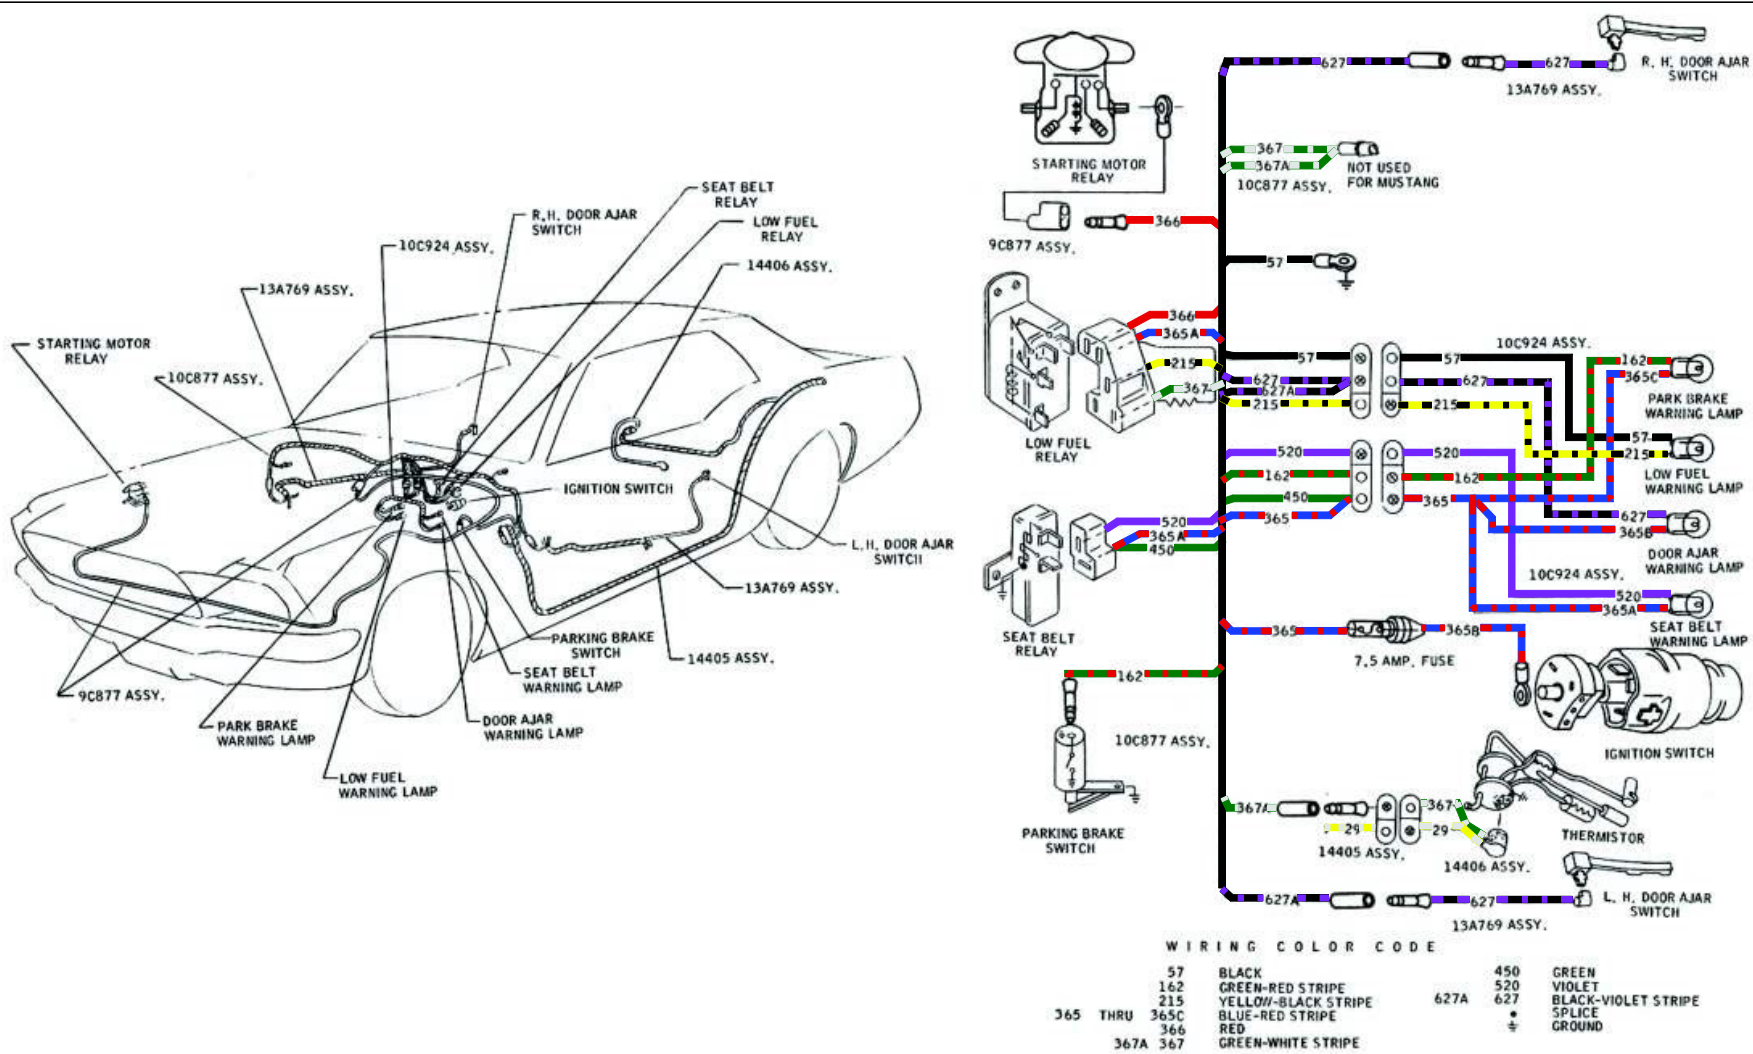

1967 MUSTANG INTERIOR LIGHTS CIRCUIT

1967 MUSTANG SAFETY CONVENIENCE SYSTEMS