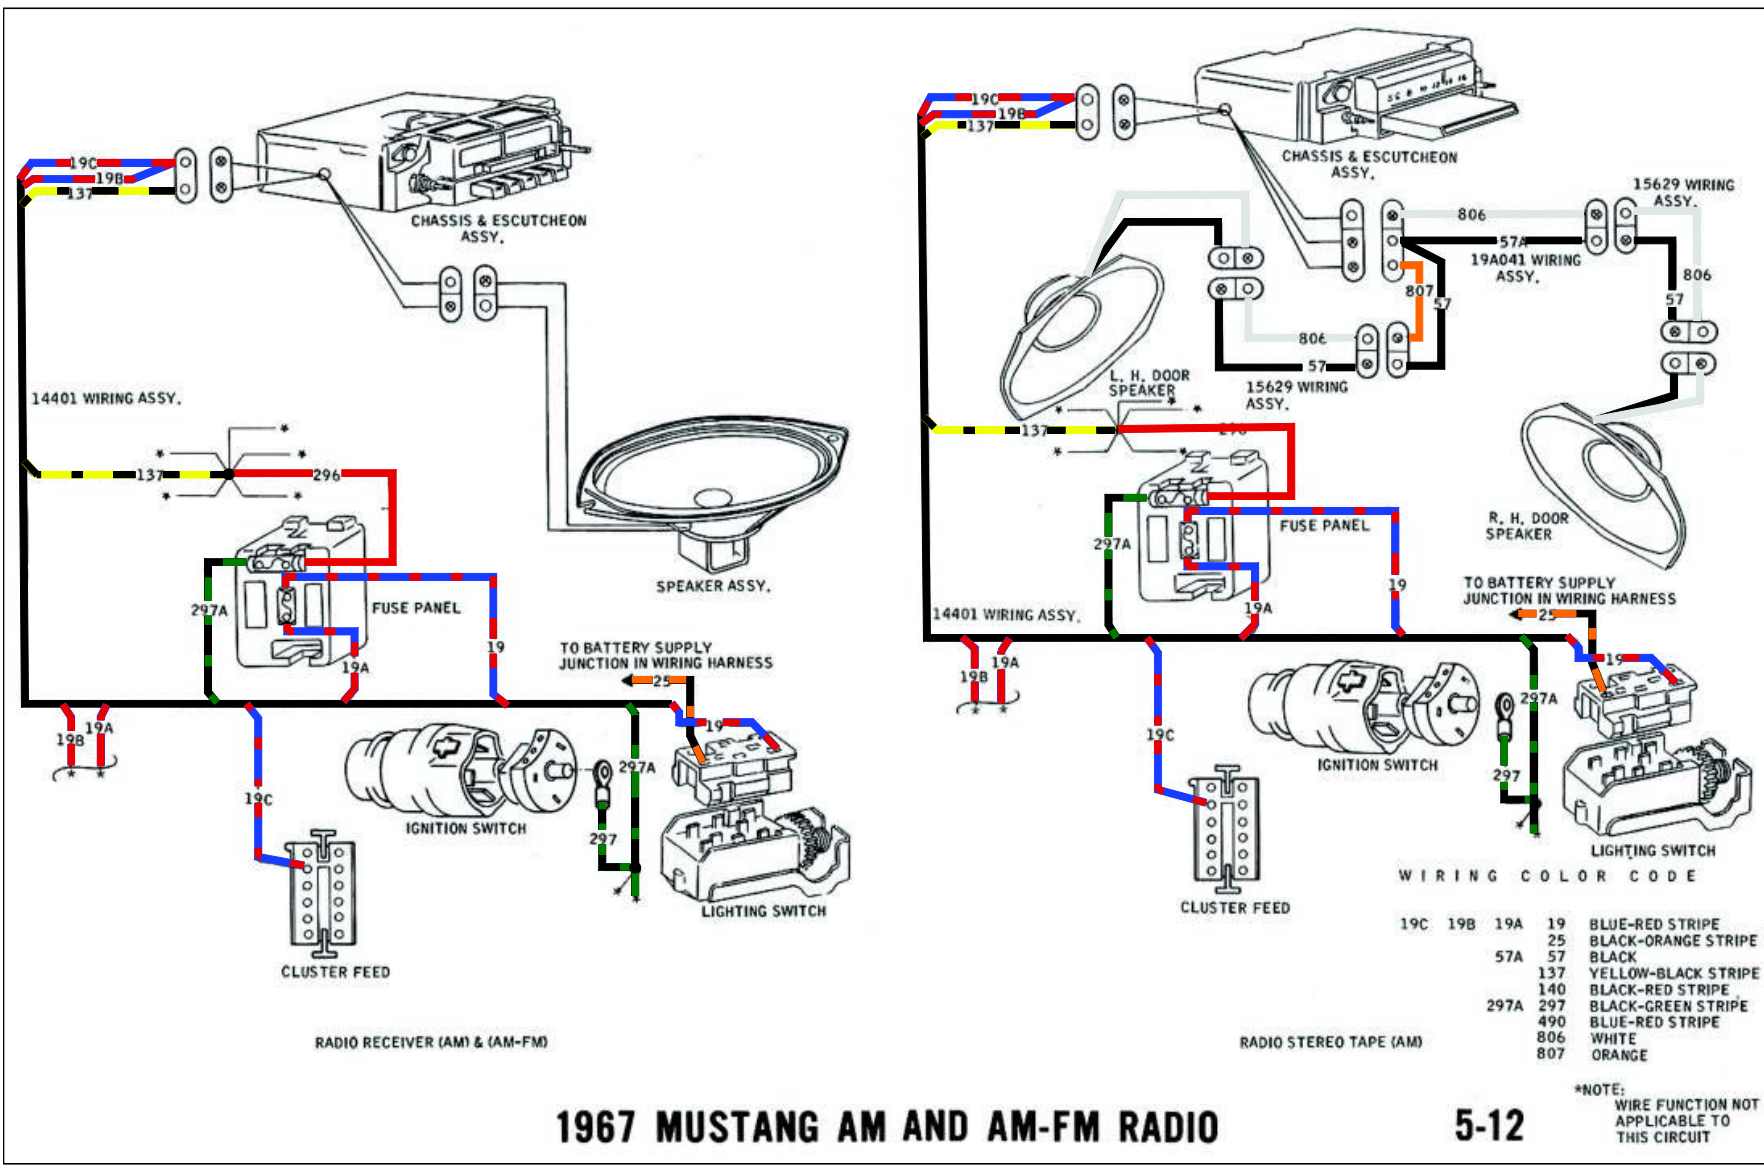

WIRING COLOR CODE

181	BROWN		
257	YELLOW		
268	RED		
269	BLUE		
270	BLACK-YELLOW STRIPE		
348B	348A	348	GREEN
•	SPICE		
±	GROUND		

1967 MUSTANG AIR CONDITIONER

1967 MUSTANG AM AND AM-FM RADIO

WIRING COLOR CODE

19C	19B	19A	19	BLUE-RED STRIPE
		25	25	BLACK-ORANGE STRIPE
		57	57	BLACK
		137	137	YELLOW-BLACK STRIPE
		140	140	BLACK-RED STRIPE
	297A	297	297	BLACK-GREEN STRIPE
		490	490	BLUE-RED STRIPE
		806	806	WHITE
		807	807	ORANGE

*NOTE:
WIRE FUNCTION NOT
APPLICABLE TO
THIS CIRCUIT

RADIO RECEIVER (AM) (AM-FM)

RADIO STEREO TAPE (AM)

1967 MUSTANG AM AND AM-FM RADIO

WIRING COLOR CODE

- 122 YELLOW
- 123 RED
- 175 BLACK
- SPLICE
- ⊥ GROUND

- A 6 ORANGE-YELLOW
- B 14A BLACK
- C 40 BLUE-WHITE
- D 44 BLUE
- E 50C-D BLACK-BLUE
- F 54C GREEN-YELLOW
- G 382 RED-WHITE
- H 383 WHITE-RED
- J 297 BLACK-GREEN

WIRING COLOR CODE

477	BLUE-BLACK STRIPE
25	BLACK-ORANGE STRIPE
22	BLUE-BLACK STRIPE
37A 37	BLACK-YELLOW STRIPE
53 THRU 53E	BLACK-BLUE STRIPE
54 THRU 54C	GREEN-YELLOW STRIPE
57A	BLACK
•	SPLICE
⊕	GROUND