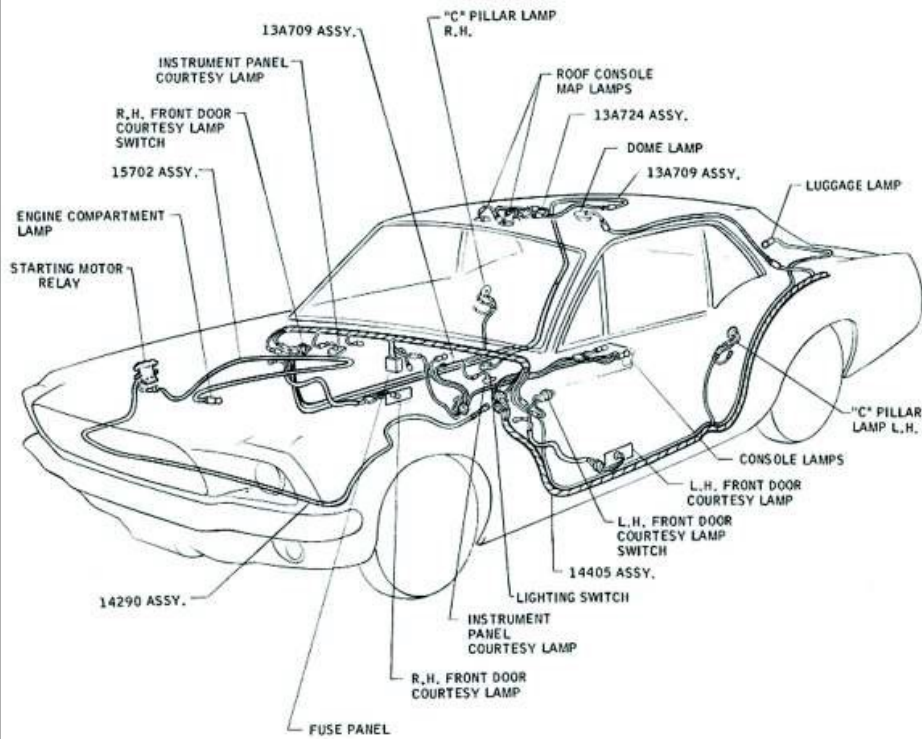

WIRING COLOR CODE

477	BLUE-BLACK STRIPE
25	BLACK-ORANGE STRIPE
22	BLUE-BLACK STRIPE
37A 37	BLACK-YELLOW STRIPE
53 THRU 53E	BLACK-BLUE STRIPE
54 THRU 54C	GREEN-YELLOW STRIPE
57A	BLACK
•	SPLICE
⊕	GROUND