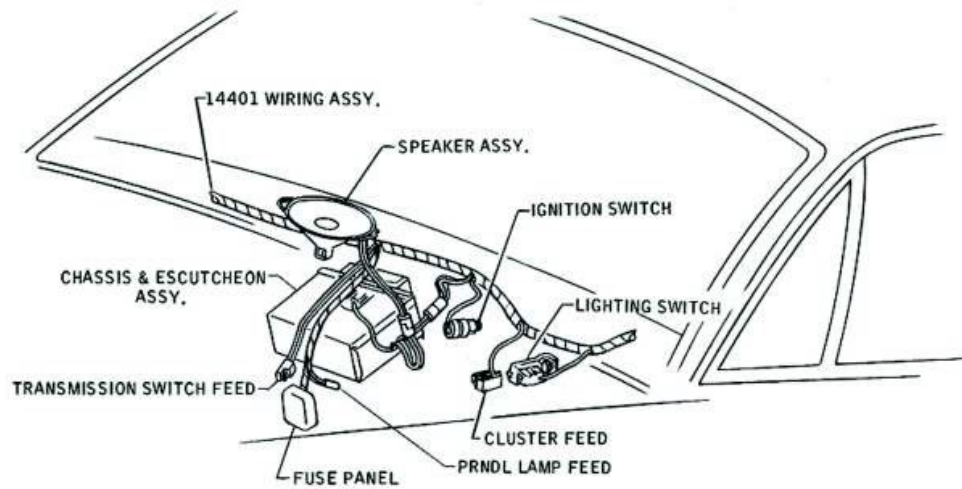

RADIO RECEIVER (AM) (AM-FM)