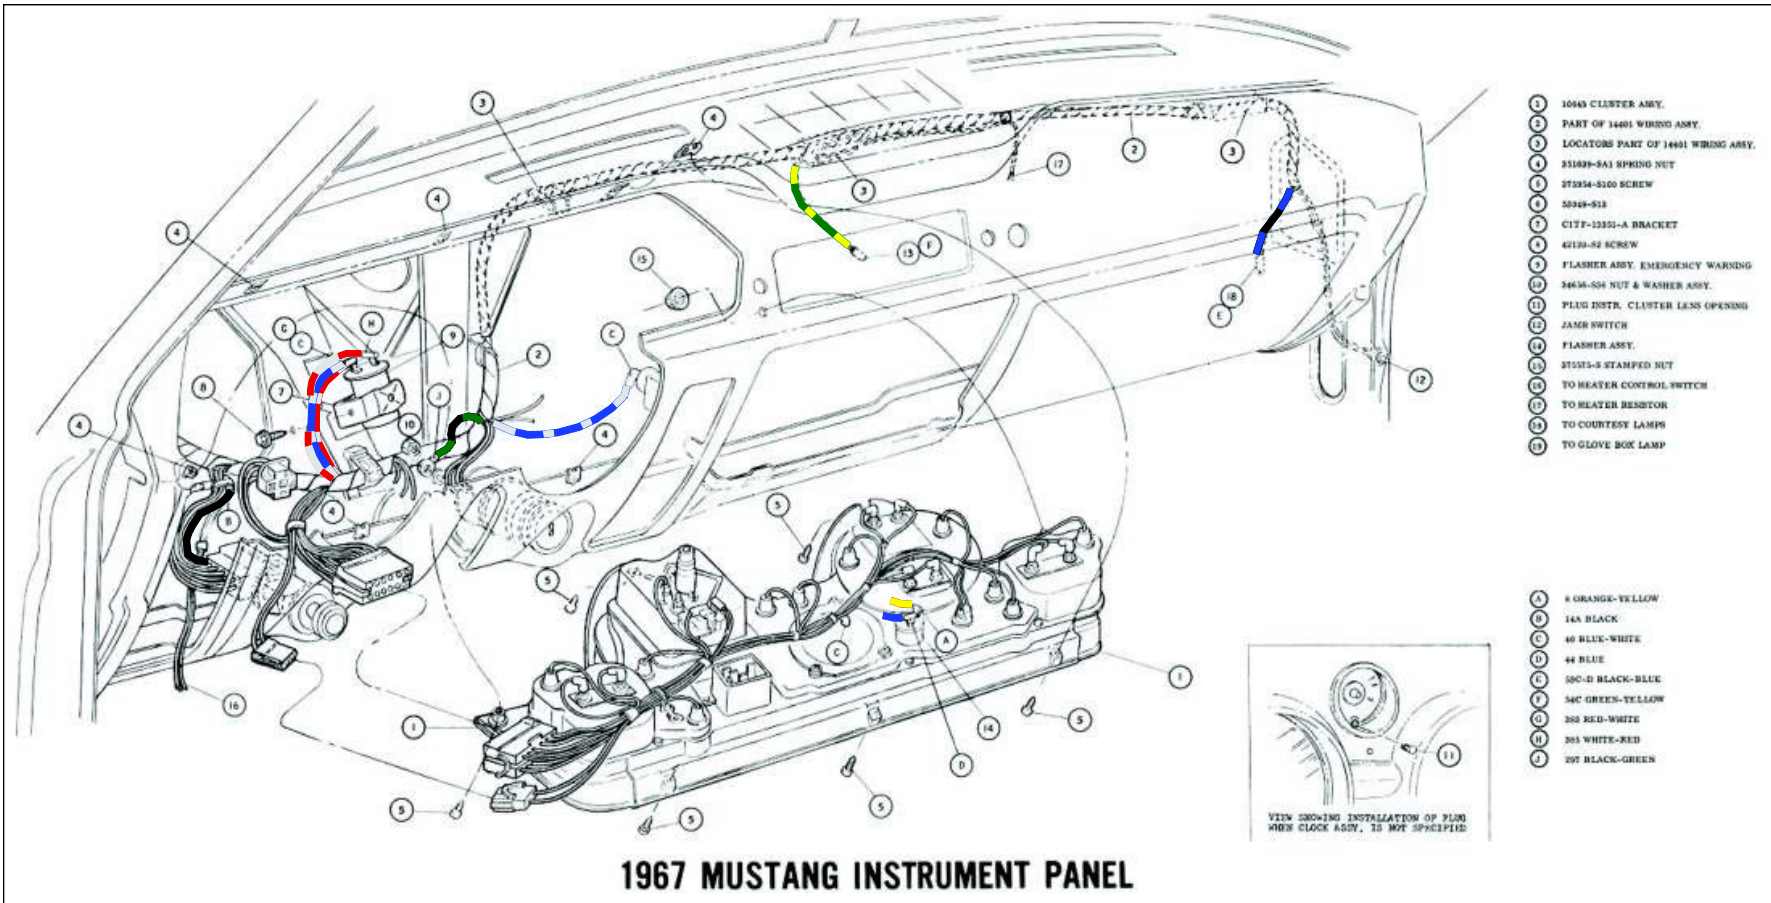

- 2 10443 CLUSTER ASY.
- 3 PART OF 14401 WIRING ASY.
- 4 LOCATORS PART OF 14401 WIRING ASY.
- 5 351839-5A1 SPRING NUT
- 6 375354-5100 SCREW
- 7 50349-512
- 8 C17F-13351-A BRACKET
- 9 42120-02 SCREW
- 10 FLASHER ASY. EMERGENCY WARNING
- 11 34636-504 NUT & WASHER ASY.
- 12 PLUG INSTR. CLUSTER LENS OPENING
- 13 JAMB SWITCH
- 14 FLASHER ASY.
- 15 375355-5 STAMPED NUT
- 16 TO HEATER CONTROL SWITCH
- 17 TO HEATER RESISTOR
- 18 TO COURTESY LAMPS
- 19 TO GLOVE BOX LAMP

- A 6 ORANGE-YELLOW
- B 14A BLACK
- C 40 BLUE-WHITE
- D 44 BLUE
- E 50C-D BLACK-BLUE
- F 54C GREEN-YELLOW
- G 382 RED-WHITE
- H 383 WHITE-RED
- J 297 BLACK-GREEN