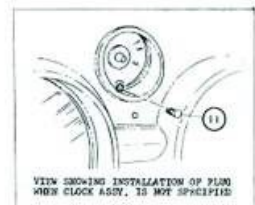

- 2 10443 CLUSTER ASY.
- 3 PART OF 14401 WIRING ASY.
- 4 LOCATORS PART OF 14401 WIRING ASY.
- 5 351839-5A1 SPRING NUT
- 6 375354-5100 SCREW
- 7 50349-512
- 8 C17F-13351-A BRACKET
- 9 42120-02 SCREW
- 10 FLASHER ASY. EMERGENCY WARNING
- 11 34636-504 NUT & WASHER ASY.
- 12 PLUG INSTR. CLUSTER LENS OPENING
- 13 JAMB SWITCH
- 14 FLASHER ASY.
- 15 375355-5 STAMPED NUT
- 16 TO HEATER CONTROL SWITCH
- 17 TO HEATER RESISTOR
- 18 TO COURTESY LAMPS
- 19 TO GLOVE BOX LAMP

- A 6 ORANGE-YELLOW
- B 14A BLACK
- C 40 BLUE-WHITE
- D 44 BLUE
- E 50C-D BLACK-BLUE
- F 54C GREEN-YELLOW
- G 382 RED-WHITE
- H 383 WHITE-RED
- J 297 BLACK-GREEN