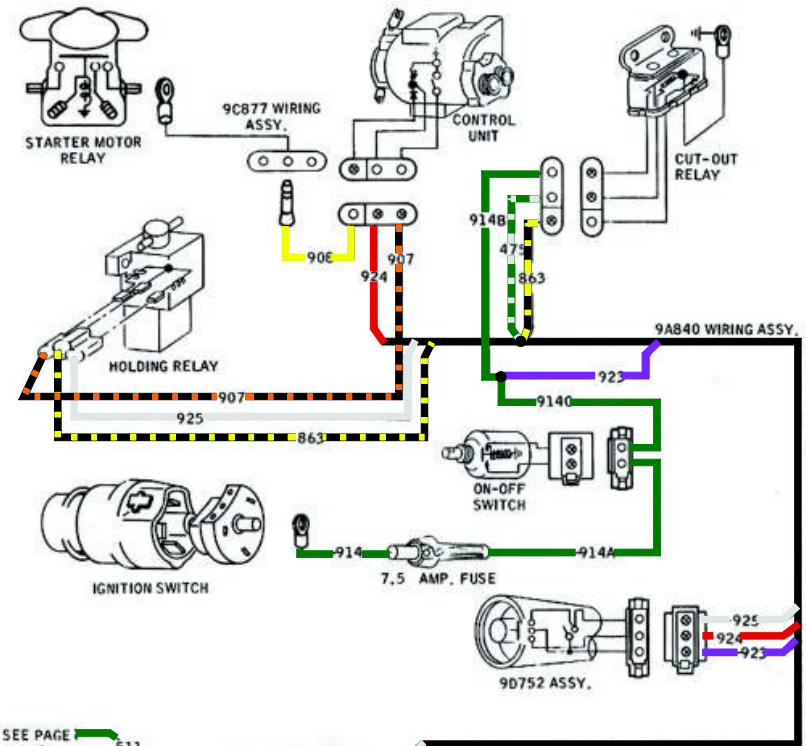

WIRING COLOR CODE

10	GREEN-RED STRIPE
475	GREEN-WHITE STRIPE
511	GREEN
511A	GREEN
863	BLACK-YELLOW STRIPE
907	BLACK-ORANGE STRIPE
908	YELLOW
914	GREEN
914C	GREEN
914B	VIOLET
914A	VIOLET
923	VIOLET
924	RED
925	WHITE

1967 MUSTANG SPEED CONTROL