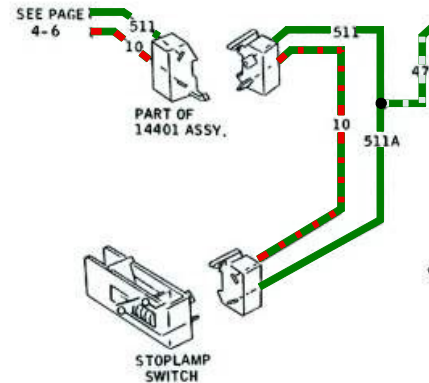

WIRING COLOR CODE

10	GREEN-RED STRIPE
475	GREEN-WHITE STRIPE
511	GREEN
511A	GREEN
863	BLACK-YELLOW STRIPE
907	BLACK-ORANGE STRIPE
908	YELLOW
914	GREEN
914C	GREEN
914B	VIOLET
914A	VIOLET
923	VIOLET
924	RED
925	WHITE

1967 MUSTANG SPEED CONTROL