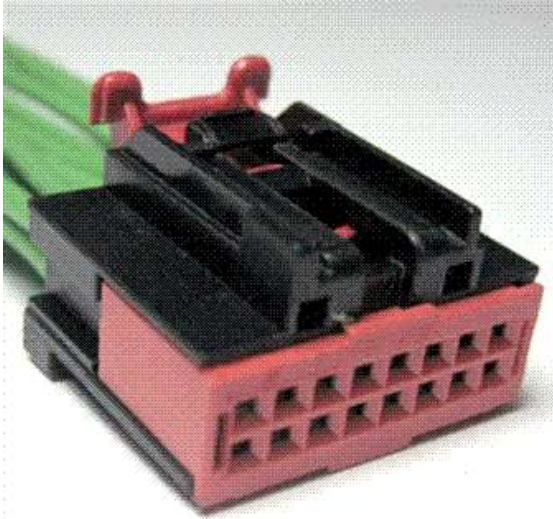

Connector:	Description	Color	Harness	Base Part #	Service Pigtail
C202	MULTIFUNCTION SWITCH	BK	14401	11K665	See Below

Pin	Circuit	Gauge	Circuit Function	Qualifier
1	*	*	Not Used	
2	CLS39 (VT-WH)	22	SWITCH - TURN LEFT	
3	CLS41 (GY-YE)	22	SWITCH - TURN RIGHT	
4	CLF27 (GN-BN)	22	SWITCH - FLASH TO PASS	
5	*	*	Not Used	
6	CLF17 (WH-OG)	22	SWITCH - BEAM HIGH	
7	*	*	Not Used	
8	GD116 (BK-VT)	22	GROUND - CROSS CAR BEAM # 3RD STUD	
9	CRW08 (VT-OG)	22	SWITCH - FRONT WIPER HIGH (H)	
10	CRW07 (GY-BN)	22	SWITCH - FRONT WASHER	
11	CRW18 (VT-WH)	22	SWITCH - FRONT WIPER INTERVAL (B)	
12	CRW17 (GN-VT)	22	SWITCH - REAR WASHER	
13	*	*	Not Used	
14	*	*	Not Used	
15	GD116 (BK-VT)	22	GROUND - CROSS CAR BEAM # 3RD STUD	
16	CRW19 (BU-OG)	22	SWITCH - FRONT WIPER INTERVAL (C)	

#### Available Pigtail Kits

Pigtail Kit Part Number: WPT-1152

Service Part Number: 3U2Z-14S411-AJD

Gauge: 18

Pin material: Silver

Cavities: 16

Vehicle Uses:

**Mirror - Sideview**

**Mirror - Vanity**

**Overhead Console -Inline (Female)**

**Switch - Multifunction**

**Pigtail Kit Part Number: WPT-1895**

Service Part Number:**3U2Z-14S411-AJF**

Gauge: **20**

Pin material: **Silver**

Cavities: **16**