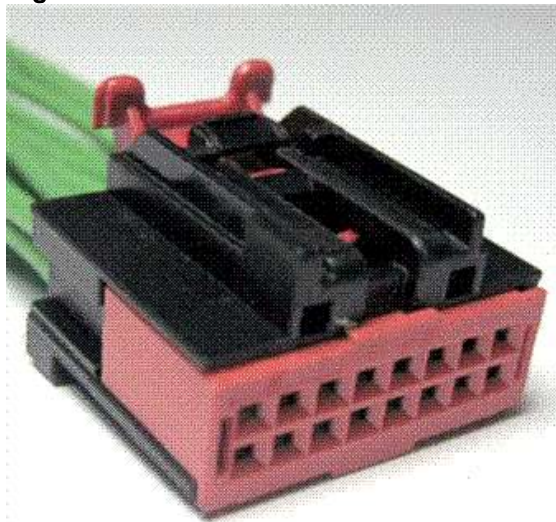

Connector:	Description	Color	Harness	Base Part #	Service Pigtail
C202	MULTIFUNCTION SWITCH	BK	14401	11K665	See Below

Pin	Circuit	Gauge	Circuit Function	Qualifier
1	*	*	Not Used	
2	CLS39 (VT-WH)	22	SWITCH - TURN LEFT	
3	CLS41 (GY-YE)	22	SWITCH - TURN RIGHT	
4	CLF27 (GN-BN)	22	SWITCH - FLASH TO PASS	
5	*	*	Not Used	
6	CLF17 (WH-OG)	22	SWITCH - BEAM HIGH	
7	*	*	Not Used	
8	GD116 (BK-VT)	22	GROUND - CROSS CAR BEAM # 3RD STUD	
9	CRW08 (VT-OG)	22	SWITCH - FRONT WIPER HIGH (H)	
10	CRW07 (GY-BN)	22	SWITCH - FRONT WASHER	
11	CRW18 (VT-WH)	22	SWITCH - FRONT WIPER INTERVAL (B)	
12	CRW17 (GN-VT)	22	SWITCH - REAR WASHER	
13	*	*	Not Used	
14	*	*	Not Used	
15	GD116 (BK-VT)	22	GROUND - CROSS CAR BEAM # 3RD STUD	
16	CRW19 (BU-OG)	22	SWITCH - FRONT WIPER INTERVAL (C)	

#### Available Pigtail Kits

Pigtail Kit Part Number: WPT-1152

Service Part Number: 3U2Z-14S411-AJD

Gauge: 18

Pin material: Silver

Cavities: 16

Vehicle Uses:

**Mirror - Sideview**

**Mirror - Vanity**

**Overhead Console -Inline (Female)**

**Switch - Multifunction**

**Pigtail Kit Part Number: WPT-1895**

Service Part Number:**3U2Z-14S411-AJF**

Gauge: **20**

Pin material: **Silver**

Cavities: **16**