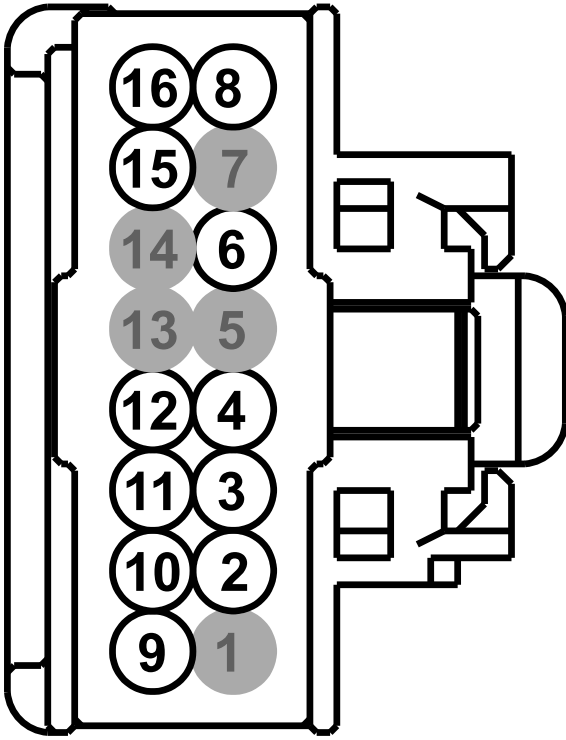

Connector:	Description	Color	Harness	Base Part #	Service Pigtail
C202	MULTIFUNCTION SWITCH	BK	14401	11K665	See Below

Pin	Circuit	Gauge	Circuit Function	Qualifier
1	*	*	Not Used	
2	CLS39 (VT-WH)	22	SWITCH - TURN LEFT	
3	CLS41 (GY-YE)	22	SWITCH - TURN RIGHT	
4	CLF27 (GN-BN)	22	SWITCH - FLASH TO PASS	
5	*	*	Not Used	
6	CLF17 (WH-OG)	22	SWITCH - BEAM HIGH	
7	*	*	Not Used	
8	GD116 (BK-VT)	22	GROUND - CROSS CAR BEAM # 3RD STUD	
9	CRW08 (VT-OG)	22	SWITCH - FRONT WIPER HIGH (H)	
10	CRW07 (GY-BN)	22	SWITCH - FRONT WASHER	
11	CRW18 (VT-WH)	22	SWITCH - FRONT WIPER INTERVAL (B)	
12	CRW17 (GN-VT)	22	SWITCH - REAR WASHER	
13	*	*	Not Used	
14	*	*	Not Used	
15	GD116 (BK-VT)	22	GROUND - CROSS CAR BEAM # 3RD STUD	
16	CRW19 (BU-OG)	22	SWITCH - FRONT WIPER INTERVAL (C)	

#### Available Pigtail Kits

Pigtail Kit Part Number: WPT-1152

Service Part Number: 3U2Z-14S411-AJD

Gauge: 18

Pin material: Silver

Cavities: 16

Vehicle Uses:

**Mirror - Sideview**

**Mirror - Vanity**

**Overhead Console -Inline (Female)**

**Switch - Multifunction**

**Pigtail Kit Part Number: WPT-1895**

Service Part Number:**3U2Z-14S411-AJF**

Gauge: **20**

Pin material: **Silver**

Cavities: **16**

Vehicle Uses:

**Camera - Front**

**Connector - Inline**

**Mirror - Sideview**

**Mirror - Sideview / Heated**

**Mirror - Sideview With Memory**

**Mirror - Vanity**

**Overhead Console -Inline (Female)**