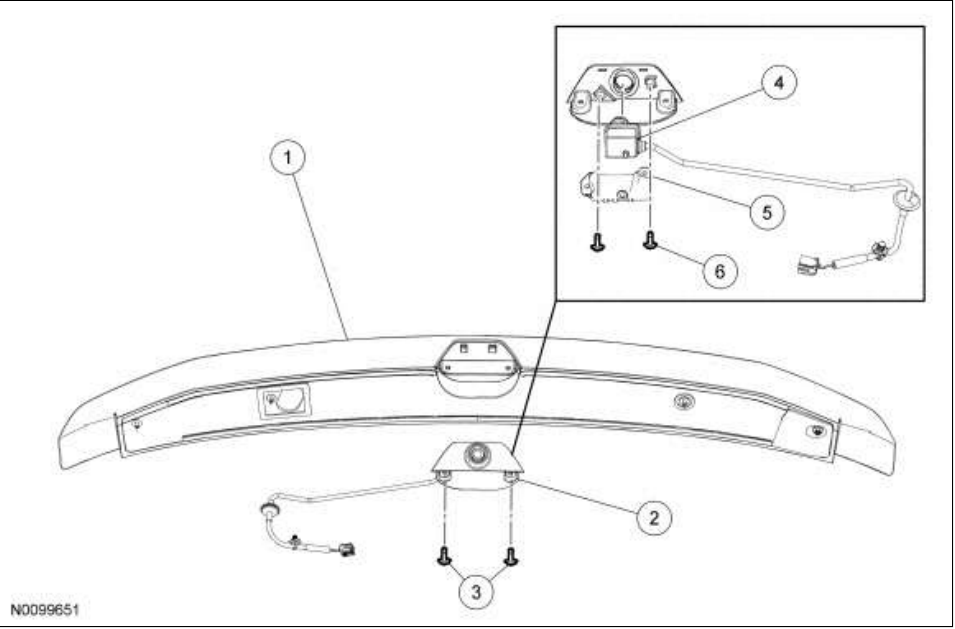

Video Camera

N0099651

Item	Part Number	Description
1	—	Spoiler
2	—	Rear video camera assembly
3	—	Rear video camera assembly screws (2 required)
4	19G490	Rear video camera
5	—	Rear video camera bracket
6	—	Rear video camera bracket screws (2 required)

Removal and Installation

1. Remove the rear spoiler. For additional information, refer to [Section 501-08](#).
2. Remove the 2 screws and the rear video camera assembly away from the rear spoiler.
3. Remove the 2 screws and the rear video camera bracket.
4. Remove the video camera.
5. To install, reverse the removal procedure.