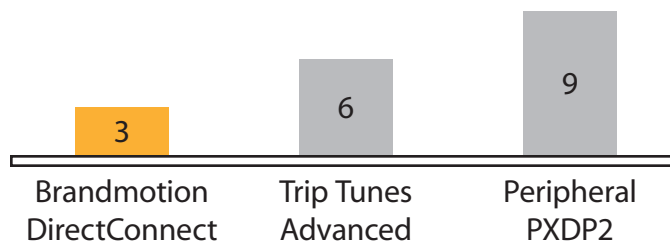

Rear Seat Entertainment Compatible

Button Command response time (seconds)

Button presses required to find a song by specific artist

Key Differences Between iPod Adapters for Ford Factory Radios

Which Radio Button Controls the iPod Function?			
<i>Only the Brandmotion system matches the iPod function to the proper radio button label</i>	Brandmotion DirectConnect	Trip Tunes Advanced	Peripheral PXDP2
Fast Forward			
Rewind			
Shuffle		N/A	
Scan		N/A	N/A
Repeat		N/A	N/A