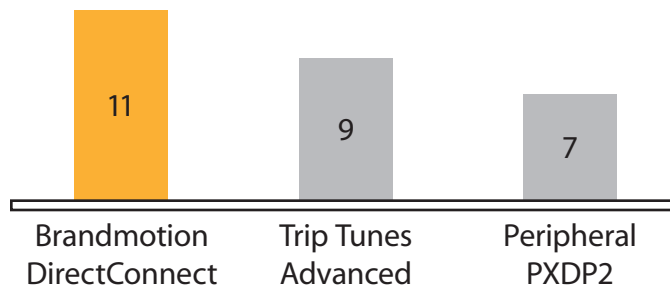

Key Differences Between iPod Adapters for Ford Factory Radios

2006-2008 Ford vehicles supported - non-satellite