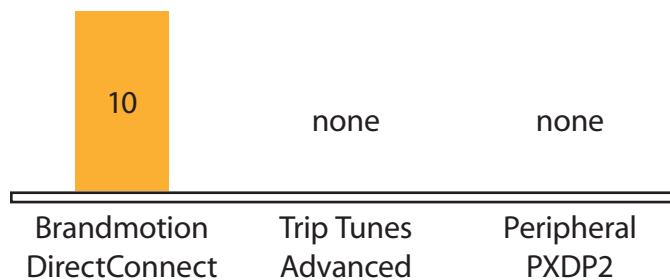

Rear Seat Entertainment Compatible

Button Command response time (seconds)

Button presses required to find a song by specific artist

Key Differences Between iPod Adapters for Ford Factory Radios

Which Radio Button Controls the iPod Function?			
<i>Only the Brandmotion system matches the iPod function to the proper radio button label</i>	Brandmotion DirectConnect	Trip Tunes Advanced	Peripheral PXDP2
Fast Forward			
Rewind			
Shuffle		N/A	
Scan		N/A	N/A
Repeat		N/A	N/A