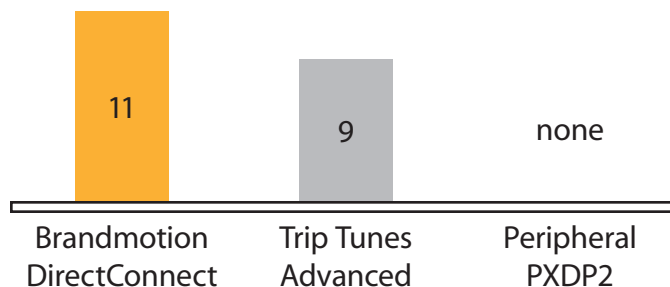

2006-2008 Ford vehicles supported - with satellite radio