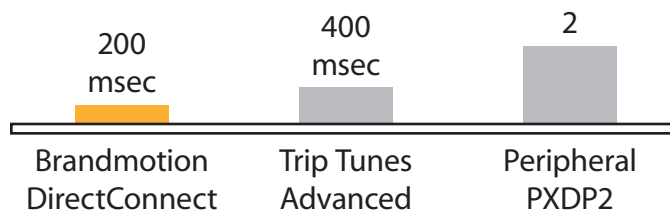

Rear Seat Entertainment Compatible

Button Command response time (seconds)

Button presses required to find a song by specific artist

Key Differences Between iPod Adapters for Ford Factory Radios

Which Radio Button Controls the iPod Function?			
<i>Only the Brandmotion system matches the iPod function to the proper radio button label</i>	Brandmotion DirectConnect	Trip Tunes Advanced	Peripheral PXDP2
Fast Forward			
Rewind			
Shuffle		N/A	
Scan		N/A	N/A
Repeat		N/A	N/A