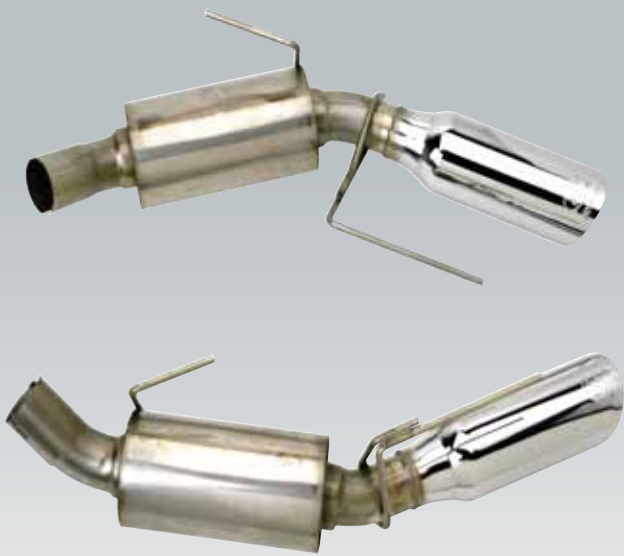

Your Mustang. Revved up.