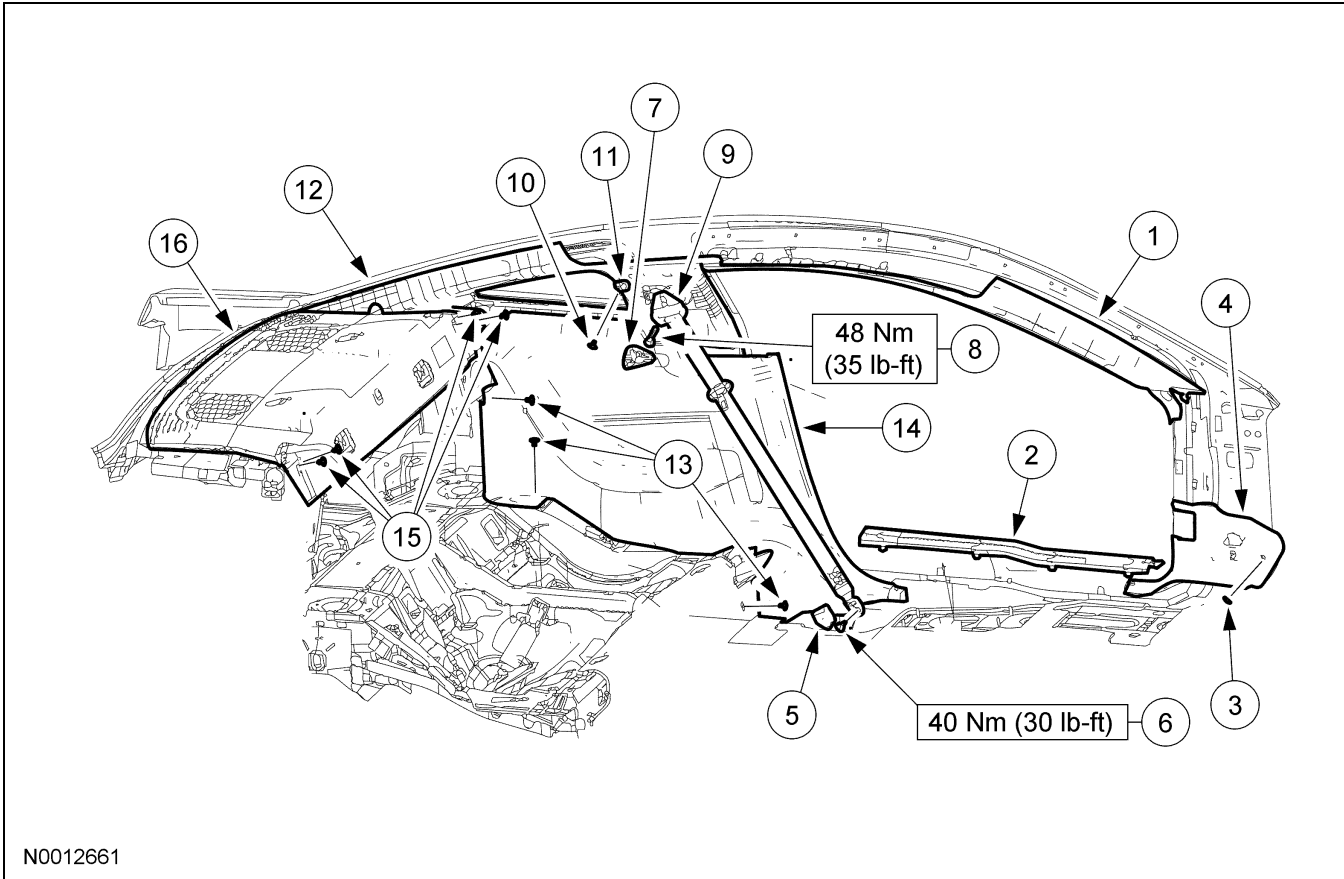

REMOVAL AND INSTALLATION

Interior Trim — Exploded View

NOTE: The coupe is shown, the convertible is similar.

N0012661

Item	Part Number	Description
1	03598/03599	A-pillar trim panel (RH/LH)
2	13208/13209	Door scuff plate (RH/LH)
3	390018	A-pillar lower trim panel pin-type retainer
4	02344/02345	A-pillar lower trim panel (RH/LH)
5	—	Lower front safety belt anchor bolt cover (part of 6311B08-A)
6	—	Lower front safety belt anchor bolt (part of 6311B08-A)
7	—	Upper front safety belt anchor bolt cover (part of 6311B08-A)
8	—	Upper front safety belt anchor bolt (part of 6311B08-A)

(Continued)

Item	Part Number	Description
9	6311B08	Front safety belt assembly
10	W505956	Coat hook bolt
11	29024	Coat hook
12	51986/51987	Quarter window trim panel (RH/LH)
13	W706544	Quarter trim panel pin-type retainer (3 required)
14	31012/31013	Quarter trim panel (RH/LH)
15	54403	Parcel shelf pin-type retainers (4 required)
16	6346668	Parcel shelf